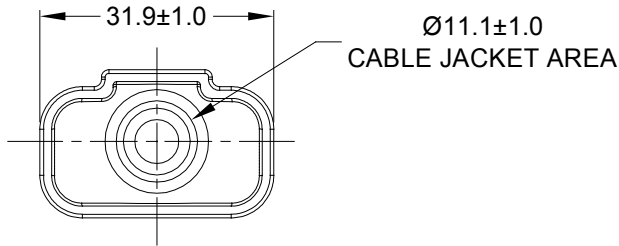

REVISIONS					
REV	ECO	DESCRIPTION	DATE	BY	APPR
A1	-	RELEASE NUMBER	13MAR20	BROOK	TOMMY

PART NUMBER CHART	
COLOR	PART NUMBER
GREY	ATM12P-BT
BLACK	ATM12P-BT-BK
YELLOW	ATM12P-BT-YW

NOTES: UNLESS OTHERWISE SPECIFIED

- THIS PART IS USED ON ATM04-12P RECEPTACLE ANY MODIFICATION DOES NOT INCLUDE AN END CAP.
- TEMPERATURE RATING : -29°C TO +100°C [-20°F TO +212°F]
- ALL DIMENSIONS ARE FOR REFERENCE USE ONLY.

SEE PART NUMBER CHART		REF : DTM12P-BT , DTM12P-BT-BK , DTM12P-BT-YW			
PART NUMBER		DESCRIPTION		ITEM	
QUANTITY	<b>MATERIALS LIST</b>				
<b>UNLESS OTHERWISE SPECIFIED</b> 1) All dimensions are in metric(mm). 2) Tolerances are as follows: 1 PL DEC ±0.30 2 PL DEC ±0.15 3 PL DEC ±0.08 Fractions ±1/64 Angles ±1° 3) Note reference = 		<b>SIGNATURES</b> DRAWN: <b>BROOK.DING</b> CHECKED: <b>ORION.LI</b> ENGINEER: APPROVAL: <b>TOMMY.XIE</b>		<b>DATE</b> 13MAR20 16MAR20 17MAR20	
MATERIAL SPECIFICATIONS: <b>PVC</b>		CUSTOMER:		<h1>Amphenol</h1> Sine Systems - www.amphenol-sine.com 44724 Morley Drive Clinton Township, MI 48036	
PROCESS SPECIFICATIONS:		THIS DRAWING IS SUPPLIED FOR INFORMATION ONLY. DESIGN FEATURES, SPECIFICATIONS AND PERFORMANCE DATA SHOWN HEREON ARE THE PROPERTY OF THE AMPHENOL CORPORATION. NO RIGHTS OF REPRODUCTION ARE IMPLIED. ALL DIMENSIONS ARE SUBJECT TO NORMAL MANUFACTURING VARIATIONS.			
NEXT ASSY:		SIZE <b>A</b> TYPE <b>C-</b> DWG NO: <b>ATM12P-BT-XX</b> REVISION <b>A1</b>		SCALE: <b>NONE</b> SHEET <b>1</b> OF <b>1</b>	