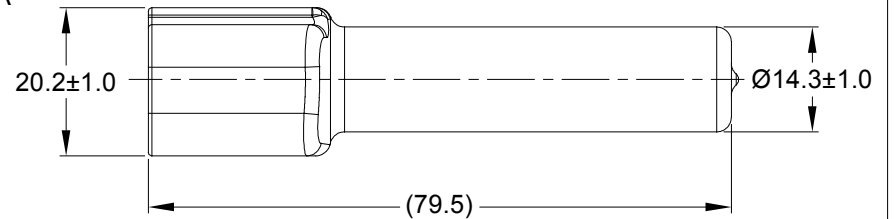

REVISIONS					
REV	ECO	DESCRIPTION	DATE	BY	APPR
A1	-	RELEASE NUMBER	13MAR20	BROOK	TOMMY

PART NUMBER CHART	
COLOR	PART NUMBER
GREY	ATM12P-BT
BLACK	ATM12P-BT-BK
YELLOW	ATM12P-BT-YW

NOTES: UNLESS OTHERWISE SPECIFIED

- THIS PART IS USED ON ATM04-12P RECEPTACLE ANY MODIFICATION DOES NOT INCLUDE AN END CAP.
- TEMPERATURE RATING : -29°C TO +100°C [-20°F TO +212°F]
- ALL DIMENSIONS ARE FOR REFERENCE USE ONLY.

SEE PART NUMBER CHART		REF : DTM12P-BT , DTM12P-BT-BK , DTM12P-BT-YW			
PART NUMBER		DESCRIPTION		ITEM	
QUANTITY	<b>MATERIALS LIST</b>				
<b>UNLESS OTHERWISE SPECIFIED</b> 1) All dimensions are in metric(mm). 2) Tolerances are as follows: 1 PL DEC ±0.30 2 PL DEC ±0.15 3 PL DEC ±0.08 Fractions ±1/64 Angles ±1° 3) Note reference = 		<b>SIGNATURES</b> DRAWN: <b>BROOK.DING</b> CHECKED: <b>ORION.LI</b> ENGINEER: APPROVAL: <b>TOMMY.XIE</b>		<b>DATE</b> 13MAR20 16MAR20 17MAR20	
MATERIAL SPECIFICATIONS: <b>PVC</b>		CUSTOMER:		<h1>Amphenol</h1> Sine Systems - www.amphenol-sine.com 44724 Morley Drive Clinton Township, MI 48036	
PROCESS SPECIFICATIONS:		THIS DRAWING IS SUPPLIED FOR INFORMATION ONLY. DESIGN FEATURES, SPECIFICATIONS AND PERFORMANCE DATA SHOWN HEREON ARE THE PROPERTY OF THE AMPHENOL CORPORATION. NO RIGHTS OF REPRODUCTION ARE IMPLIED. ALL DIMENSIONS ARE SUBJECT TO NORMAL MANUFACTURING VARIATIONS.			
NEXT ASSY:		SIZE <b>A</b> TYPE <b>C-</b> DWG NO: <b>ATM12P-BT-XX</b> REVISION <b>A1</b>		SCALE: <b>NONE</b> SHEET <b>1</b> OF <b>1</b>	