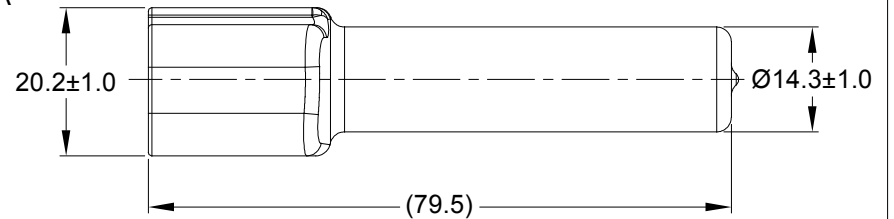

REVISIONS					
REV	ECO	DESCRIPTION	DATE	BY	APPR
A1	-	RELEASE NUMBER	13MAR20	BROOK	TOMMY

PART NUMBER CHART	
COLOR	PART NUMBER
GREY	ATM12P-BT
BLACK	ATM12P-BT-BK
YELLOW	ATM12P-BT-YW

SEE PART NUMBER CHART		REF: DTM12P-BT, DTM12P-BT-BK, DTM12P-BT-YW		
PART NUMBER		DESCRIPTION		ITEM
QUANTITY	MATERIALS LIST			
UNLESS OTHERWISE SPECIFIED 1) All dimensions are in metric(mm). 2) Tolerances are as follows: 1 PL DEC ±0.30 2 PL DEC ±0.15 3 PL DEC ±0.08 Fractions ±1/64 Angles ±1° 3) Note reference =		SIGNATURES DRAWN: BROOK.DING CHECKED: ORION.LI ENGINEER: APPROVAL: TOMMY.XIE		DATE 13MAR20 16MAR20 17MAR20
MATERIAL SPECIFICATIONS: PVC		CUSTOMER:		Amphenol Sine Systems - www.amphenol-sine.com 44724 Morley Drive Clinton Township, MI 48036
PROCESS SPECIFICATIONS:		THIS DRAWING IS SUPPLIED FOR INFORMATION ONLY. DESIGN FEATURES, SPECIFICATIONS AND PERFORMANCE DATA SHOWN HEREON ARE THE PROPERTY OF THE AMPHENOL CORPORATION. NO RIGHTS OF REPRODUCTION ARE IMPLIED. ALL DIMENSIONS ARE SUBJECT TO NORMAL MANUFACTURING VARIATIONS.		BOOT ,ATM ,12 WAY,RECEPTACLE
NEXT ASSY:		SIZE A TYPE C- DWG NO: ATM12P-BT-XX REVISION A1	SCALE: NONE SHEET 1 OF 1	

NOTES: UNLESS OTHERWISE SPECIFIED

- THIS PART IS USED ON ATM04-12P RECEPTACLE ANY MODIFICATION DOES NOT INCLUDE AN END CAP.
- TEMPERATURE RATING : -29°C TO +100°C [-20°F TO +212°F]
- ALL DIMENSIONS ARE FOR REFERENCE USE ONLY.