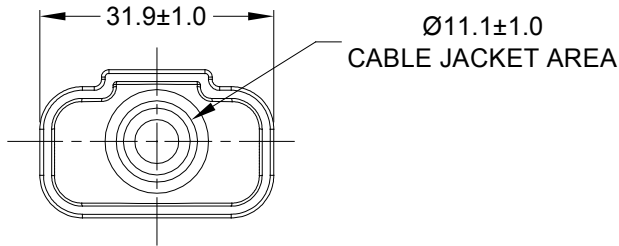

REVISIONS					
REV	ECO	DESCRIPTION	DATE	BY	APPR
A1	-	RELEASE NUMBER	13MAR20	BROOK	TOMMY

PART NUMBER CHART	
COLOR	PART NUMBER
GREY	ATM12P-BT
BLACK	ATM12P-BT-BK
YELLOW	ATM12P-BT-YW

SEE PART NUMBER CHART		REF: DTM12P-BT, DTM12P-BT-BK, DTM12P-BT-YW		
PART NUMBER		DESCRIPTION		ITEM
QUANTITY	MATERIALS LIST			
UNLESS OTHERWISE SPECIFIED 1) All dimensions are in metric(mm). 2) Tolerances are as follows: 1 PL DEC ±0.30 2 PL DEC ±0.15 3 PL DEC ±0.08 Fractions ±1/64 Angles ±1° 3) Note reference =		SIGNATURES DRAWN: BROOK.DING CHECKED: ORION.LI ENGINEER: APPROVAL: TOMMY.XIE		DATE 13MAR20 16MAR20 17MAR20
MATERIAL SPECIFICATIONS: PVC		CUSTOMER:		Amphenol Sine Systems - www.amphenol-sine.com 44724 Morley Drive Clinton Township, MI 48036
PROCESS SPECIFICATIONS:		THIS DRAWING IS SUPPLIED FOR INFORMATION ONLY. DESIGN FEATURES, SPECIFICATIONS AND PERFORMANCE DATA SHOWN HEREON ARE THE PROPERTY OF THE AMPHENOL CORPORATION. NO RIGHTS OF REPRODUCTION ARE IMPLIED. ALL DIMENSIONS ARE SUBJECT TO NORMAL MANUFACTURING VARIATIONS.		BOOT ,ATM ,12 WAY,RECEPTACLE
NEXT ASSY:		SIZE A TYPE C- DWG NO: ATM12P-BT-XX REVISION A1	SCALE: NONE SHEET 1 OF 1	

NOTES: UNLESS OTHERWISE SPECIFIED

- THIS PART IS USED ON ATM04-12P RECEPTACLE ANY MODIFICATION DOES NOT INCLUDE AN END CAP.
- TEMPERATURE RATING : -29°C TO +100°C [-20°F TO +212°F]
- ALL DIMENSIONS ARE FOR REFERENCE USE ONLY.