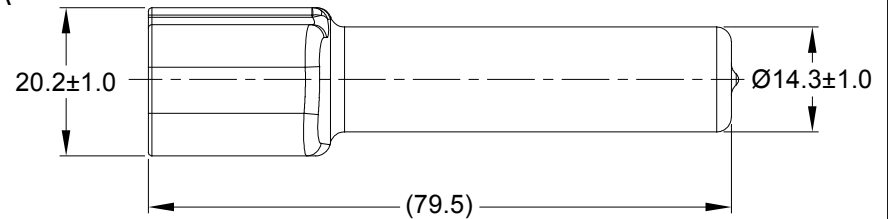

REVISIONS					
REV	ECO	DESCRIPTION	DATE	BY	APPR
A1	-	RELEASE NUMBER	13MAR20	BROOK	TOMMY

PART NUMBER CHART	
COLOR	PART NUMBER
GREY	ATM12P-BT
BLACK	ATM12P-BT-BK
YELLOW	ATM12P-BT-YW

NOTES: UNLESS OTHERWISE SPECIFIED

- THIS PART IS USED ON ATM04-12P RECEPTACLE  
ANY MODIFICATION DOES NOT INCLUDE AN END CAP.
- TEMPERATURE RATING : -29°C TO +100°C [-20°F TO +212°F]
- ALL DIMENSIONS ARE FOR REFERENCE USE ONLY.

SEE PART NUMBER CHART		REF : DTM12P-BT , DTM12P-BT-BK , DTM12P-BT-YW		
PART NUMBER		DESCRIPTION		ITEM
QUANTITY	<b>MATERIALS LIST</b>			
<b>UNLESS OTHERWISE SPECIFIED</b> 1) All dimensions are in metric(mm). 2) Tolerances are as follows: 1 PL DEC ±0.30 2 PL DEC ±0.15 3 PL DEC ±0.08 Fractions ±1/64 Angles ±1° 3) Note reference =		<b>SIGNATURES</b> DRAWN: <b>BROOK.DING</b> CHECKED: <b>ORION.LI</b> ENGINEER: APPROVAL: <b>TOMMY.XIE</b>		<b>DATE</b> 13MAR20 16MAR20 17MAR20
MATERIAL SPECIFICATIONS: <b>PVC</b>		CUSTOMER:		<h1>Amphenol</h1> Sine Systems - www.amphenol-sine.com 44724 Morley Drive Clinton Township, MI 48036
PROCESS SPECIFICATIONS:		THIS DRAWING IS SUPPLIED FOR INFORMATION ONLY. DESIGN FEATURES, SPECIFICATIONS AND PERFORMANCE DATA SHOWN HEREON ARE THE PROPERTY OF THE AMPHENOL CORPORATION. NO RIGHTS OF REPRODUCTION ARE IMPLIED. ALL DIMENSIONS ARE SUBJECT TO NORMAL MANUFACTURING VARIATIONS.		
NEXT ASSY:		<b>SIZE</b> <b>A C-</b>	<b>TYPE</b> NONE	DWG NO: <b>ATM12P-BT-XX</b>
		REVISION <b>A1</b>	SCALE: NONE	
		SHEET 1 OF 1		