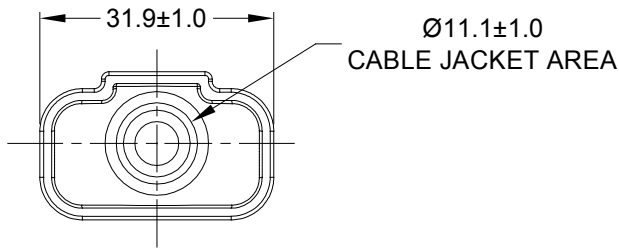

REVISIONS					
REV	ECO	DESCRIPTION	DATE	BY	APPR
A1	-	RELEASE NUMBER	13MAR20	BROOK	TOMMY

PART NUMBER CHART	
COLOR	PART NUMBER
GREY	ATM12P-BT
BLACK	ATM12P-BT-BK
YELLOW	ATM12P-BT-YW

NOTES: UNLESS OTHERWISE SPECIFIED

- THIS PART IS USED ON ATM04-12P RECEPTACLE  
ANY MODIFICATION DOES NOT INCLUDE AN END CAP.
- TEMPERATURE RATING : -29°C TO +100°C [-20°F TO +212°F]
- ALL DIMENSIONS ARE FOR REFERENCE USE ONLY.

SEE PART NUMBER CHART		REF : DTM12P-BT , DTM12P-BT-BK , DTM12P-BT-YW		
PART NUMBER		DESCRIPTION		ITEM
QUANTITY	<b>MATERIALS LIST</b>			
<b>UNLESS OTHERWISE SPECIFIED</b> 1) All dimensions are in metric(mm). 2) Tolerances are as follows: 1 PL DEC ±0.30 2 PL DEC ±0.15 3 PL DEC ±0.08 Fractions ±1/64 Angles ±1° 3) Note reference =		<b>SIGNATURES</b> DRAWN: <b>BROOK.DING</b> CHECKED: <b>ORION.LI</b> ENGINEER: APPROVAL: <b>TOMMY.XIE</b>		<b>DATE</b> 13MAR20 16MAR20 17MAR20
MATERIAL SPECIFICATIONS: <b>PVC</b>		CUSTOMER:		<h1>Amphenol</h1> Sine Systems - www.amphenol-sine.com 44724 Morley Drive Clinton Township, MI 48036
PROCESS SPECIFICATIONS:		THIS DRAWING IS SUPPLIED FOR INFORMATION ONLY. DESIGN FEATURES, SPECIFICATIONS AND PERFORMANCE DATA SHOWN HEREON ARE THE PROPERTY OF THE AMPHENOL CORPORATION. NO RIGHTS OF REPRODUCTION ARE IMPLIED. ALL DIMENSIONS ARE SUBJECT TO NORMAL MANUFACTURING VARIATIONS.		
NEXT ASSY:		<b>SIZE</b> <b>A C-</b>	<b>TYPE</b> NONE	DWG NO: <b>ATM12P-BT-XX</b>
		REVISION <b>A1</b>	SCALE: NONE	
		SHEET 1 OF 1		