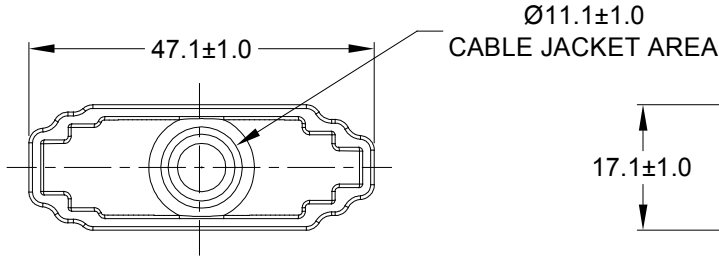

REVISIONS					
REV	ECO	DESCRIPTION	DATE	BY	APPR
A1	-	RELEASE NUMBER	13MAR20	BROOK	TOMMY

PART NUMBER CHART	
COLOR	PART NUMBER
GREY	ATM12S-BT
BLACK	ATM12S-BT-BK
YELLOW	ATM12S-BT-YW

NOTES: UNLESS OTHERWISE SPECIFIED

- THIS PART IS USED ON ATM06-12S PLUG WITH ANY MODIFICATION THAT DOES NOT INCLUDE AN END CAP.
- TEMPERATURE RATING : -29°C TO +100°C [-20°F TO +212°F]
- ALL DIMENSIONS ARE FOR REFERENCE USE ONLY.

SEE PART NUMBER CHART		REF : DTM12S-BT , DTM12S-BT-BK , DTM12S-YW		
PART NUMBER		DESCRIPTION		ITEM
QUANTITY	<b>MATERIALS LIST</b>			
<b>UNLESS OTHERWISE SPECIFIED</b> 1) All dimensions are in metric(mm). 2) Tolerances are as follows: 1 PL DEC ±0.30 2 PL DEC ±0.15 3 PL DEC ±0.08 Fractions ±1/64 Angles ±1° 3) Note reference =		<b>SIGNATURES</b> DRAWN: <b>BROOK.DING</b> CHECKED: <b>ORION.LI</b> ENGINEER: APPROVAL: <b>TOMMY.XIE</b>		<b>DATE</b> 13MAR20 16MAR20 17MAR20
MATERIAL SPECIFICATIONS:  <b>PVC</b>		CUSTOMER:  THIS DRAWING IS SUPPLIED FOR INFORMATION ONLY. DESIGN FEATURES, SPECIFICATIONS AND PERFORMANCE DATA SHOWN HEREON ARE THE PROPERTY OF THE AMPHENOL CORPORATION. NO RIGHTS OF REPRODUCTION ARE IMPLIED. ALL DIMENSIONS ARE SUBJECT TO NORMAL MANUFACTURING VARIATIONS.		<h1>Amphenol</h1> Sine Systems - www.amphenol-sine.com 44724 Morley Drive Clinton Township, MI 48036
PROCESS SPECIFICATIONS:  NEXT ASS'Y:		BOOT , ATM ,12 WAY ,PLUG		SIZE <b>A</b> TYPE <b>C-</b> DWG NO: <b>ATM12S-BT-XX</b> REVISION <b>A1</b>
		SCALE: <b>NONE</b>		SHEET <b>1</b> OF <b>1</b>