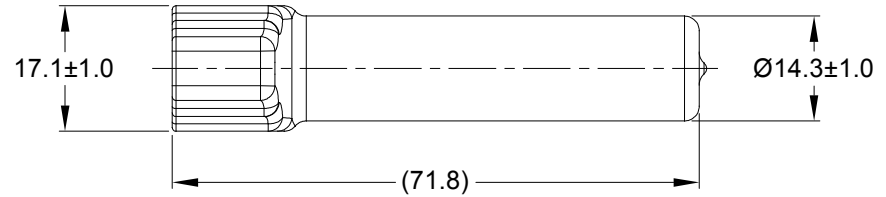

REVISIONS					
REV	ECO	DESCRIPTION	DATE	BY	APPR
A1	-	RELEASE NUMBER	13MAR20	BROOK	TOMMY

PART NUMBER CHART	
COLOR	PART NUMBER
GREY	ATM12S-BT
BLACK	ATM12S-BT-BK
YELLOW	ATM12S-BT-YW

NOTES: UNLESS OTHERWISE SPECIFIED

- THIS PART IS USED ON ATM06-12S PLUG WITH ANY MODIFICATION THAT DOES NOT INCLUDE AN END CAP.
- TEMPERATURE RATING : -29°C TO +100°C [-20°F TO +212°F]
- ALL DIMENSIONS ARE FOR REFERENCE USE ONLY.

SEE PART NUMBER CHART		REF : DTM12S-BT , DTM12S-BT-BK , DTM12S-YW		
PART NUMBER		DESCRIPTION		ITEM
QUANTITY	<b>MATERIALS LIST</b>			
<b>UNLESS OTHERWISE SPECIFIED</b> 1) All dimensions are in metric(mm). 2) Tolerances are as follows: 1 PL DEC ±0.30 2 PL DEC ±0.15 3 PL DEC ±0.08 Fractions ±1/64 Angles ±1° 3) Note reference =		<b>SIGNATURES</b> DRAWN: <b>BROOK.DING</b> CHECKED: <b>ORION.LI</b> ENGINEER: APPROVAL: <b>TOMMY.XIE</b>		<b>DATE</b> 13MAR20 16MAR20 17MAR20
MATERIAL SPECIFICATIONS:  <b>PVC</b>		CUSTOMER:  THIS DRAWING IS SUPPLIED FOR INFORMATION ONLY. DESIGN FEATURES, SPECIFICATIONS AND PERFORMANCE DATA SHOWN HEREON ARE THE PROPERTY OF THE AMPHENOL CORPORATION. NO RIGHTS OF REPRODUCTION ARE IMPLIED. ALL DIMENSIONS ARE SUBJECT TO NORMAL MANUFACTURING VARIATIONS.		<h1>Amphenol</h1> Sine Systems - www.amphenol-sine.com 44724 Morley Drive Clinton Township, MI 48036
PROCESS SPECIFICATIONS:  NEXT ASS'Y:		BOOT , ATM ,12 WAY ,PLUG		SIZE <b>A</b> TYPE <b>C-</b> DWG NO: <b>ATM12S-BT-XX</b> REVISION <b>A1</b>
		SCALE: <b>NONE</b>		SHEET <b>1</b> OF <b>1</b>