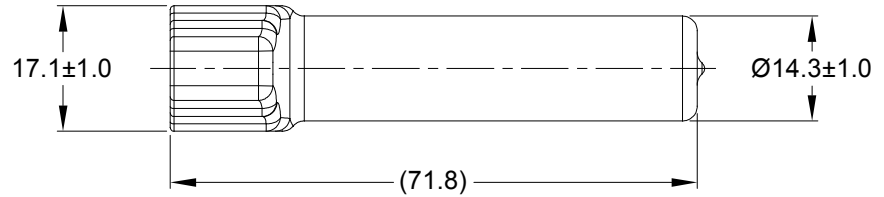

REVISIONS					
REV	ECO	DESCRIPTION	DATE	BY	APPR
A1	-	RELEASE NUMBER	13MAR20	BROOK	TOMMY

PART NUMBER CHART	
COLOR	PART NUMBER
GREY	ATM12S-BT
BLACK	ATM12S-BT-BK
YELLOW	ATM12S-BT-YW

NOTES: UNLESS OTHERWISE SPECIFIED

- THIS PART IS USED ON ATM06-12S PLUG WITH ANY MODIFICATION THAT DOES NOT INCLUDE AN END CAP.
- TEMPERATURE RATING : -29°C TO +100°C [-20°F TO +212°F]
- ALL DIMENSIONS ARE FOR REFERENCE USE ONLY.

SEE PART NUMBER CHART		REF : DTM12S-BT , DTM12S-BT-BK , DTM12S-YW		
PART NUMBER		DESCRIPTION		ITEM
QUANTITY	MATERIALS LIST			
UNLESS OTHERWISE SPECIFIED 1) All dimensions are in metric(mm). 2) Tolerances are as follows: 1 PL DEC ±0.30 2 PL DEC ±0.15 3 PL DEC ±0.08 Fractions ±1/64 Angles ±1° 3) Note reference =		SIGNATURES DRAWN: BROOK.DING CHECKED: ORION.LI ENGINEER: APPROVAL: TOMMY.XIE		DATE 13MAR20 16MAR20 17MAR20
MATERIAL SPECIFICATIONS: PVC		CUSTOMER: THIS DRAWING IS SUPPLIED FOR INFORMATION ONLY. DESIGN FEATURES, SPECIFICATIONS AND PERFORMANCE DATA SHOWN HEREON ARE THE PROPERTY OF THE AMPHENOL CORPORATION. NO RIGHTS OF REPRODUCTION ARE IMPLIED. ALL DIMENSIONS ARE SUBJECT TO NORMAL MANUFACTURING VARIATIONS.		<h1>Amphenol</h1> Sine Systems - www.amphenol-sine.com 44724 Morley Drive Clinton Township, MI 48036
PROCESS SPECIFICATIONS: NEXT ASSY:		SIZE: A TYPE: C- DWG NO: ATM12S-BT-XX REVISION: A1		SCALE: NONE SHEET 1 OF 1