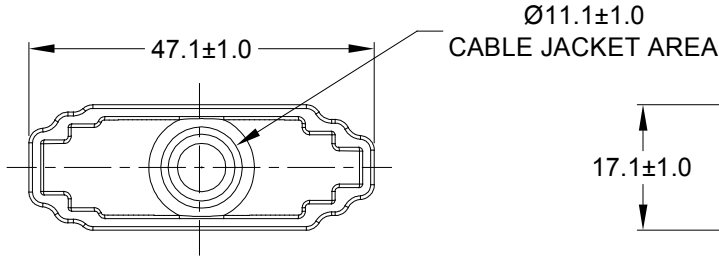

REVISIONS					
REV	ECO	DESCRIPTION	DATE	BY	APPR
A1	-	RELEASE NUMBER	13MAR20	BROOK	TOMMY

PART NUMBER CHART	
COLOR	PART NUMBER
GREY	ATM12S-BT
BLACK	ATM12S-BT-BK
YELLOW	ATM12S-BT-YW

NOTES: UNLESS OTHERWISE SPECIFIED

- THIS PART IS USED ON ATM06-12S PLUG WITH ANY MODIFICATION THAT DOES NOT INCLUDE AN END CAP.
- TEMPERATURE RATING : -29°C TO +100°C [-20°F TO +212°F]
- ALL DIMENSIONS ARE FOR REFERENCE USE ONLY.

SEE PART NUMBER CHART		REF : DTM12S-BT , DTM12S-BT-BK , DTM12S-YW		
PART NUMBER		DESCRIPTION		ITEM
QUANTITY	MATERIALS LIST			
UNLESS OTHERWISE SPECIFIED 1) All dimensions are in metric(mm). 2) Tolerances are as follows: 1 PL DEC ±0.30 2 PL DEC ±0.15 3 PL DEC ±0.08 Fractions ±1/64 Angles ±1° 3) Note reference =		SIGNATURES DRAWN: BROOK.DING CHECKED: ORION.LI ENGINEER: APPROVAL: TOMMY.XIE		DATE 13MAR20 16MAR20 17MAR20
MATERIAL SPECIFICATIONS: PVC		CUSTOMER: THIS DRAWING IS SUPPLIED FOR INFORMATION ONLY. DESIGN FEATURES, SPECIFICATIONS AND PERFORMANCE DATA SHOWN HEREON ARE THE PROPERTY OF THE AMPHENOL CORPORATION. NO RIGHTS OF REPRODUCTION ARE IMPLIED. ALL DIMENSIONS ARE SUBJECT TO NORMAL MANUFACTURING VARIATIONS.		<h1>Amphenol</h1> Sine Systems - www.amphenol-sine.com 44724 Morley Drive Clinton Township, MI 48036
PROCESS SPECIFICATIONS: NEXT ASSY:		SIZE: A TYPE: C- DWG NO: ATM12S-BT-XX REVISION: A1		SCALE: NONE SHEET 1 OF 1