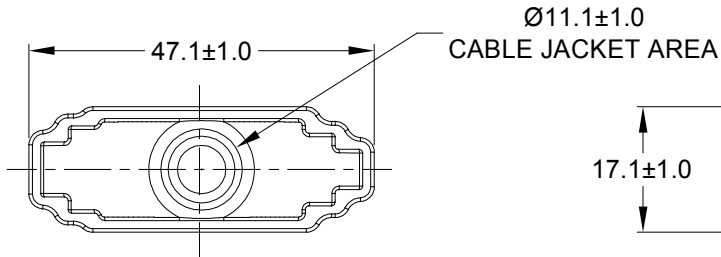

REVISIONS					
REV	ECO	DESCRIPTION	DATE	BY	APPR
A1	-	RELEASE NUMBER	13MAR20	BROOK	TOMMY

PART NUMBER CHART	
COLOR	PART NUMBER
GREY	ATM12S-BT
BLACK	ATM12S-BT-BK
YELLOW	ATM12S-BT-YW

NOTES: UNLESS OTHERWISE SPECIFIED

- THIS PART IS USED ON ATM06-12S PLUG WITH ANY MODIFICATION THAT DOES NOT INCLUDE AN END CAP.
- TEMPERATURE RATING : -29°C TO +100°C [-20°F TO +212°F]
- ALL DIMENSIONS ARE FOR REFERENCE USE ONLY.

SEE PART NUMBER CHART		REF : DTM12S-BT , DTM12S-BT-BK , DTM12S-YW		
PART NUMBER		DESCRIPTION		ITEM
QUANTITY	MATERIALS LIST			
UNLESS OTHERWISE SPECIFIED 1) All dimensions are in metric(mm). 2) Tolerances are as follows: 1 PL DEC ±0.30 2 PL DEC ±0.15 3 PL DEC ±0.08 Fractions ±1/64 Angles ±1° 3) Note reference =		SIGNATURES DRAWN: BROOK.DING CHECKED: ORION.LI ENGINEER: APPROVAL: TOMMY.XIE		DATE 13MAR20 16MAR20 17MAR20
MATERIAL SPECIFICATIONS: PVC		CUSTOMER: THIS DRAWING IS SUPPLIED FOR INFORMATION ONLY. DESIGN FEATURES, SPECIFICATIONS AND PERFORMANCE DATA SHOWN HEREON ARE THE PROPERTY OF THE AMPHENOL CORPORATION. NO RIGHTS OF REPRODUCTION ARE IMPLIED. ALL DIMENSIONS ARE SUBJECT TO NORMAL MANUFACTURING VARIATIONS.		<h1>Amphenol</h1> Sine Systems - www.amphenol-sine.com 44724 Morley Drive Clinton Township, MI 48036
PROCESS SPECIFICATIONS: NEXT ASSY:		SIZE: A TYPE: C- DWG NO: ATM12S-BT-XX REVISION: A1		SCALE: NONE SHEET 1 OF 1