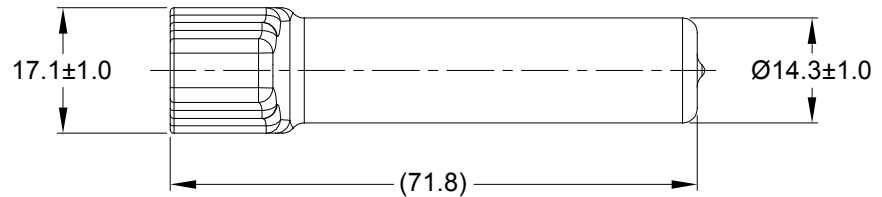

REVISIONS					
REV	ECO	DESCRIPTION	DATE	BY	APPR
A1	-	RELEASE NUMBER	13MAR20	BROOK	TOMMY

PART NUMBER CHART	
COLOR	PART NUMBER
GREY	ATM12S-BT
BLACK	ATM12S-BT-BK
YELLOW	ATM12S-BT-YW

NOTES: UNLESS OTHERWISE SPECIFIED

- THIS PART IS USED ON ATM06-12S PLUG WITH ANY MODIFICATION THAT DOES NOT INCLUDE AN END CAP.
- TEMPERATURE RATING : -29°C TO +100°C [-20°F TO +212°F]
- ALL DIMENSIONS ARE FOR REFERENCE USE ONLY.

SEE PART NUMBER CHART		REF : DTM12S-BT , DTM12S-BT-BK , DTM12S-YW		
PART NUMBER		DESCRIPTION		ITEM
QUANTITY	MATERIALS LIST			
UNLESS OTHERWISE SPECIFIED 1) All dimensions are in metric(mm). 2) Tolerances are as follows: 1 PL DEC ±0.30 2 PL DEC ±0.15 3 PL DEC ±0.08 Fractions ±1/64 Angles ±1° 3) Note reference =		SIGNATURES DRAWN: BROOK.DING CHECKED: ORION.LI ENGINEER: APPROVAL: TOMMY.XIE		DATE 13MAR20 16MAR20 17MAR20
MATERIAL SPECIFICATIONS: PVC		CUSTOMER: THIS DRAWING IS SUPPLIED FOR INFORMATION ONLY. DESIGN FEATURES, SPECIFICATIONS AND PERFORMANCE DATA SHOWN HEREON ARE THE PROPERTY OF THE AMPHENOL CORPORATION. NO RIGHTS OF REPRODUCTION ARE IMPLIED. ALL DIMENSIONS ARE SUBJECT TO NORMAL MANUFACTURING VARIATIONS.		<h1>Amphenol</h1> Sine Systems - www.amphenol-sine.com 44724 Morley Drive Clinton Township, MI 48036
PROCESS SPECIFICATIONS: NEXT ASSY:		SIZE: A TYPE: C- DWG NO: ATM12S-BT-XX REVISION: A1		SCALE: NONE SHEET 1 OF 1