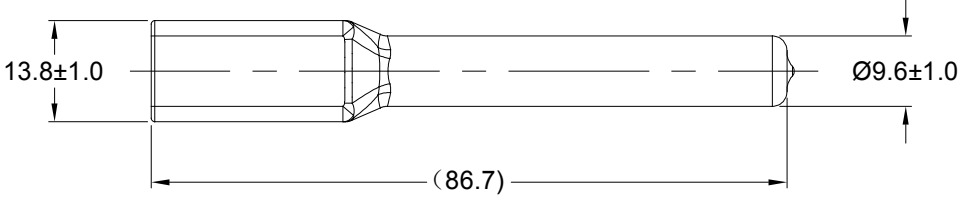

REVISIONS					
REV	ECO	DESCRIPTION	DATE	BY	APPR
A1	-	RELEASE NUMBER	13MAR20	BROOK	TOMMY

PART NUMBER CHART	
COLOR	PART NUMBER
GREY	ATM2P-BT
BLACK	ATM2P-BT-BK
YELLOW	ATM2P-BT-YW

- NOTES: UNLESS OTHERWISE SPECIFIED
- THIS PART IS USED ON ATM04-2P RECEPTACLE ANY MODIFICATION DOES NOT INCLUDE AN END CAP.
  - TEMPERATURE RATING : -29°C TO +100°C [-20°F TO +212°F]
  - ALL DIMENSIONS ARE FOR REFERENCE USE ONLY.

SEE PART NUMBER CHART		REF.DTM2P-BT, DTM2P-BT-BK, DTM2P-BT-YW		
PART NUMBER		DESCRIPTION		ITEM
QUANTITY	<b>MATERIALS LIST</b>			
<b>UNLESS OTHERWISE SPECIFIED</b> 1) All dimensions are in metric(mm). 2) Tolerances are as follows: 1 PL DEC ±0.30 2 PL DEC ±0.15 3 PL DEC ±0.08 Fractions ±1/64 Angles ±1° 3) Note reference =		<b>SIGNATURES</b> DRAWN: <b>BROOK.DING</b> CHECKED: <b>ORION.LI</b> ENGINEER: APPROVAL: <b>TOMMY.XIE</b>		<b>DATE</b> 13MAR20 16MAR20 17MAR20
MATERIAL SPECIFICATIONS: <b>PVC</b>		CUSTOMER:		<b>Amphenol</b> Sine Systems - www.amphenol-sine.com 44724 Morley Drive Clinton Township, MI 48036
PROCESS SPECIFICATIONS:		THIS DRAWING IS SUPPLIED FOR INFORMATION ONLY. DESIGN FEATURES, SPECIFICATIONS AND PERFORMANCE DATA SHOWN HEREON ARE THE PROPERTY OF THE AMPHENOL CORPORATION. NO RIGHTS OF REPRODUCTION ARE IMPLIED. ALL DIMENSIONS ARE SUBJECT TO NORMAL MANUFACTURING VARIATIONS.		BOOT, ATM, 2WAY, RECEPTACLE
NEXT ASS'Y:		SIZE <b>A</b> TYPE <b>C-</b> DWG NO: <b>ATM2P-BT-XX</b> REVISION <b>A1</b>	SCALE: <b>NONE</b> SHEET <b>1</b> OF <b>1</b>	