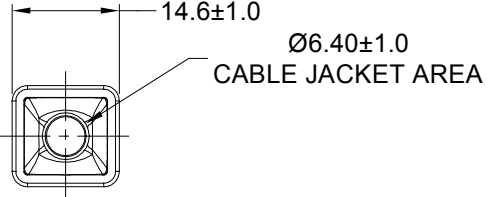

REVISIONS					
REV	ECO	DESCRIPTION	DATE	BY	APPR
A1	-	RELEASE NUMBER	13MAR20	BROOK	TOMMY

PART NUMBER CHART	
COLOR	PART NUMBER
GREY	ATM2P-BT
BLACK	ATM2P-BT-BK
YELLOW	ATM2P-BT-YW

- NOTES: UNLESS OTHERWISE SPECIFIED
- THIS PART IS USED ON ATM04-2P RECEPTACLE ANY MODIFICATION DOES NOT INCLUDE AN END CAP.
  - TEMPERATURE RATING : -29°C TO +100°C [-20°F TO +212°F]
  - ALL DIMENSIONS ARE FOR REFERENCE USE ONLY.

SEE PART NUMBER CHART		REF.DTM2P-BT, DTM2P-BT-BK, DTM2P-BT-YW		
PART NUMBER		DESCRIPTION		ITEM
QUANTITY	<b>MATERIALS LIST</b>			
<b>UNLESS OTHERWISE SPECIFIED</b> 1) All dimensions are in metric(mm). 2) Tolerances are as follows: 1 PL DEC ±0.30 2 PL DEC ±0.15 3 PL DEC ±0.08 Fractions ±1/64 Angles ±1° 3) Note reference =		<b>SIGNATURES</b> DRAWN: <b>BROOK.DING</b> CHECKED: <b>ORION.LI</b> ENGINEER: APPROVAL: <b>TOMMY.XIE</b>		<b>DATE</b> 13MAR20 16MAR20 17MAR20
MATERIAL SPECIFICATIONS: <b>PVC</b>		CUSTOMER:		<b>Amphenol</b> Sine Systems - www.amphenol-sine.com 44724 Morley Drive Clinton Township, MI 48036
PROCESS SPECIFICATIONS:		THIS DRAWING IS SUPPLIED FOR INFORMATION ONLY. DESIGN FEATURES, SPECIFICATIONS AND PERFORMANCE DATA SHOWN HEREON ARE THE PROPERTY OF THE AMPHENOL CORPORATION. NO RIGHTS OF REPRODUCTION ARE IMPLIED. ALL DIMENSIONS ARE SUBJECT TO NORMAL MANUFACTURING VARIATIONS.		BOOT, ATM, 2WAY, RECEPTACLE
NEXT ASS'Y:		SIZE <b>A</b> TYPE <b>C-</b> DWG NO: <b>ATM2P-BT-XX</b> REVISION <b>A1</b>	SCALE: <b>NONE</b> SHEET <b>1</b> OF <b>1</b>	