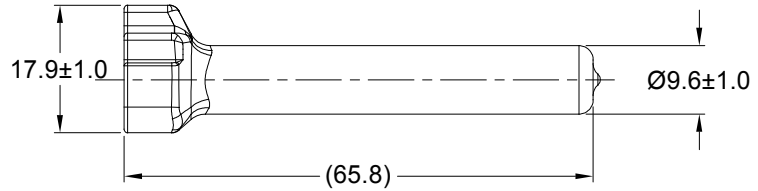

REVISIONS					
REV	ECO	DESCRIPTION	DATE	BY	APPR
A1	-	RELEASE NUMBER	13MAR20	BROOK	TOMMY

PART NUMBER CHART	
COLOR	PART NUMBER
GREY	ATM2S-BT
BLACK	ATM2S-BT-BK
YELLOW	ATM2S-BT-YW

NOTES: UNLESS OTHERWISE SPECIFIED

- THIS PART IS USED ON ATM06-2S PLUG WITH ANY MODIFICATION THAT DOES NOT INCLUDE AN END CAP.
- TEMPERATURE RATING : -29°C TO +100°C [-20°F TO +212°F]
- ALL DIMENSIONS ARE FOR REFERENCE USE ONLY.

SEE PART NUMBER CHART		REF : DTM2S-BT , DTM2S-BT-BK , DTM2S-BT-YW		
PART NUMBER		DESCRIPTION		ITEM
QUANTITY	MATERIALS LIST			
UNLESS OTHERWISE SPECIFIED 1) All dimensions are in metric(mm). 2) Tolerances are as follows: 1 PL DEC ±0.30 Fractions ±1/64 2 PL DEC ±0.15 Angles ±1° 3 PL DEC ±0.08 3) Note reference =		SIGNATURES DRAWN: BROOK.DING 13MAR20 CHECKED: ORION.LI 16MAR20 ENGINEER: APPROVAL: TOMMY.XIE 17MAR20 CUSTOMER:		Amphenol Sine Systems - www.amphenol-sine.com 44724 Morley Drive Clinton Township, MI 48036
MATERIAL SPECIFICATIONS: PVC		THIS DRAWING IS SUPPLIED FOR INFORMATION ONLY. DESIGN FEATURES, SPECIFICATIONS AND PERFORMANCE DATA SHOWN HEREON ARE THE PROPERTY OF THE AMPHENOL CORPORATION. NO RIGHTS OF REPRODUCTION ARE IMPLIED. ALL DIMENSIONS ARE SUBJECT TO NORMAL MANUFACTURING VARIATIONS.		BOOT, ATM, 2 WAY,PLUG
PROCESS SPECIFICATIONS:		SIZE: A TYPE: C- DWG NO: ATM2S-BT-XX REVISION: A1		SCALE: NONE SHEET 1 OF 1
NEXT ASSY:				