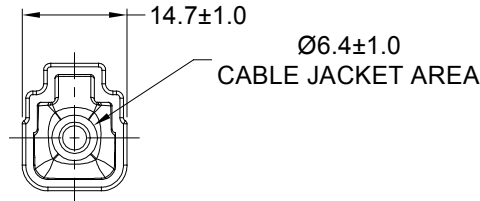

REVISIONS					
REV	ECO	DESCRIPTION	DATE	BY	APPR
A1	-	RELEASE NUMBER	13MAR20	BROOK	TOMMY

PART NUMBER CHART	
COLOR	PART NUMBER
GREY	ATM2S-BT
BLACK	ATM2S-BT-BK
YELLOW	ATM2S-BT-YW

NOTES: UNLESS OTHERWISE SPECIFIED

- THIS PART IS USED ON ATM06-2S PLUG WITH ANY MODIFICATION THAT DOES NOT INCLUDE AN END CAP.
- TEMPERATURE RATING : -29°C TO +100°C [-20°F TO +212°F]
- ALL DIMENSIONS ARE FOR REFERENCE USE ONLY.

SEE PART NUMBER CHART		REF : DTM2S-BT , DTM2S-BT-BK , DTM2S-BT-YW		
PART NUMBER		DESCRIPTION		ITEM
QUANTITY	MATERIALS LIST			
UNLESS OTHERWISE SPECIFIED 1) All dimensions are in metric(mm). 2) Tolerances are as follows: 1 PL DEC ±0.30 Fractions ±1/64 2 PL DEC ±0.15 Angles ±1° 3 PL DEC ±0.08 3) Note reference =		SIGNATURES DRAWN: BROOK.DING 13MAR20 CHECKED: ORION.LI 16MAR20 ENGINEER: APPROVAL: TOMMY.XIE 17MAR20 CUSTOMER:		Amphenol Sine Systems - www.amphenol-sine.com 44724 Morley Drive Clinton Township, MI 48036
MATERIAL SPECIFICATIONS: PVC		THIS DRAWING IS SUPPLIED FOR INFORMATION ONLY. DESIGN FEATURES, SPECIFICATIONS AND PERFORMANCE DATA SHOWN HEREON ARE THE PROPERTY OF THE AMPHENOL CORPORATION. NO RIGHTS OF REPRODUCTION ARE IMPLIED. ALL DIMENSIONS ARE SUBJECT TO NORMAL MANUFACTURING VARIATIONS.		BOOT, ATM, 2 WAY,PLUG
PROCESS SPECIFICATIONS:		SIZE: A TYPE: C- DWG NO: ATM2S-BT-XX REVISION: A1		SCALE: NONE SHEET 1 OF 1
NEXT ASSY:				