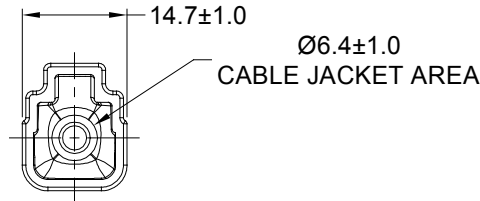

REVISIONS					
REV	ECO	DESCRIPTION	DATE	BY	APPR
A1	-	RELEASE NUMBER	13MAR20	BROOK	TOMMY

PART NUMBER CHART	
COLOR	PART NUMBER
GREY	ATM2S-BT
BLACK	ATM2S-BT-BK
YELLOW	ATM2S-BT-YW

NOTES: UNLESS OTHERWISE SPECIFIED

- THIS PART IS USED ON ATM06-2S PLUG WITH ANY MODIFICATION THAT DOES NOT INCLUDE AN END CAP.
- TEMPERATURE RATING : -29°C TO +100°C [-20°F TO +212°F]
- ALL DIMENSIONS ARE FOR REFERENCE USE ONLY.

SEE PART NUMBER CHART		REF : DTM2S-BT , DTM2S-BT-BK , DTM2S-BT-YW		
PART NUMBER		DESCRIPTION		ITEM
QUANTITY	MATERIALS LIST			
UNLESS OTHERWISE SPECIFIED 1) All dimensions are in metric(mm). 2) Tolerances are as follows: 1 PL DEC ±0.30 2 PL DEC ±0.15 3 PL DEC ±0.08 Fractions ±1/64 Angles ±1° 3) Note reference =		SIGNATURES DRAWN: BROOK.DING CHECKED: ORION.LI ENGINEER: APPROVAL: TOMMY.XIE CUSTOMER:		DATE 13MAR20 16MAR20 17MAR20
MATERIAL SPECIFICATIONS: PVC		THIS DRAWING IS SUPPLIED FOR INFORMATION ONLY. DESIGN FEATURES, SPECIFICATIONS AND PERFORMANCE DATA SHOWN HEREON ARE THE PROPERTY OF THE AMPHENOL CORPORATION. NO RIGHTS OF REPRODUCTION ARE IMPLIED. ALL DIMENSIONS ARE SUBJECT TO NORMAL MANUFACTURING VARIATIONS.		Amphenol Sine Systems - www.amphenol-sine.com 44724 Morley Drive Clinton Township, MI 48036
PROCESS SPECIFICATIONS:		SIZE: A TYPE: C- DWG NO: ATM2S-BT-XX REVISION: A1		
NEXT ASSY:		SCALE: NONE		SHEET 1 OF 1