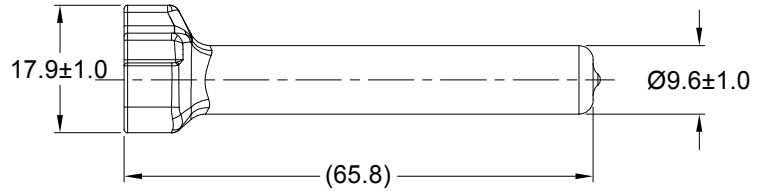

REVISIONS					
REV	ECO	DESCRIPTION	DATE	BY	APPR
A1	-	RELEASE NUMBER	13MAR20	BROOK	TOMMY

PART NUMBER CHART	
COLOR	PART NUMBER
GREY	ATM2S-BT
BLACK	ATM2S-BT-BK
YELLOW	ATM2S-BT-YW

NOTES: UNLESS OTHERWISE SPECIFIED

- THIS PART IS USED ON ATM06-2S PLUG WITH ANY MODIFICATION THAT DOES NOT INCLUDE AN END CAP.
- TEMPERATURE RATING : -29°C TO +100°C [-20°F TO +212°F]
- ALL DIMENSIONS ARE FOR REFERENCE USE ONLY.

SEE PART NUMBER CHART		REF : DTM2S-BT , DTM2S-BT-BK , DTM2S-BT-YW		
PART NUMBER		DESCRIPTION		ITEM
QUANTITY	MATERIALS LIST			
UNLESS OTHERWISE SPECIFIED 1) All dimensions are in metric(mm). 2) Tolerances are as follows: 1 PL DEC ±0.30 2 PL DEC ±0.15 3 PL DEC ±0.08 Fractions ±1/64 Angles ±1° 3) Note reference =		SIGNATURES DRAWN: BROOK.DING CHECKED: ORION.LI ENGINEER: APPROVAL: TOMMY.XIE CUSTOMER:		DATE 13MAR20 16MAR20 17MAR20
MATERIAL SPECIFICATIONS: PVC		THIS DRAWING IS SUPPLIED FOR INFORMATION ONLY. DESIGN FEATURES, SPECIFICATIONS AND PERFORMANCE DATA SHOWN HEREON ARE THE PROPERTY OF THE AMPHENOL CORPORATION. NO RIGHTS OF REPRODUCTION ARE IMPLIED. ALL DIMENSIONS ARE SUBJECT TO NORMAL MANUFACTURING VARIATIONS.		Amphenol Sine Systems - www.amphenol-sine.com 44724 Morley Drive Clinton Township, MI 48036
PROCESS SPECIFICATIONS:		SIZE: A TYPE: C- DWG NO: ATM2S-BT-XX REVISION: A1		
NEXT ASSY:		SCALE: NONE		SHEET 1 OF 1