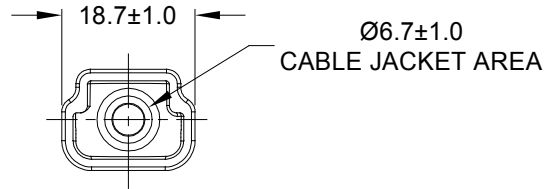

REVISIONS					
REV	ECO	DESCRIPTION	DATE	BY	APPR
A1	-	RELEASE NUMBER	13MAR20	BROOK	TOMMY

PART NUMBER CHART	
COLOR	PART NUMBER
GREY	ATM3P-BT
BLACK	ATM3P-BT-BK
YELLOW	ATM3P-BT-YW

NOTES: UNLESS OTHERWISE SPECIFIED

- THIS PART IS USED ON ATM04-3P RECEPTACLE
ANY MODIFICATION DOES NOT INCLUDE AN END CAP.
- TEMPERATURE RATING : -29°C TO +100°C [-20°F TO +212°F]
- ALL DIMENSIONS ARE FOR REFERENCE USE ONLY.

QUANTITY	SEE PART NUMBER CHART	DESCRIPTION	ITEM
		REF:DTM3P-BT,DTM3P-BT-BK,DTM3P-BT-YW	
MATERIALS LIST			
UNLESS OTHERWISE SPECIFIED 1) All dimensions are in metric(mm). 2) Tolerances are as follows: 1 PL DEC ±0.30 2 PL DEC ±0.15 3 PL DEC ±0.08 Fractions ±1/64 Angles ±1° 3) Note reference =		SIGNATURES DRAWN: BROOK.DING CHECKED: ORION.LI ENGINEER: APPROVAL: TOMMY.XIE CUSTOMER:	DATE 13MAR20 16MAR20 17MAR20
MATERIAL SPECIFICATIONS: PVC		THIS DRAWING IS SUPPLIED FOR INFORMATION ONLY. DESIGN FEATURES, SPECIFICATIONS AND PERFORMANCE DATA SHOWN HEREON ARE THE PROPERTY OF THE AMPHENOL CORPORATION. NO RIGHTS OF REPRODUCTION ARE IMPLIED. ALL DIMENSIONS ARE SUBJECT TO NORMAL MANUFACTURING VARIATIONS.	
PROCESS SPECIFICATIONS:		SIZE: A TYPE: C- DWG NO: ATM3P-BT-XX REVISION: A1	
NEXT ASSY:		SCALE: NONE	SHEET 1 OF 1