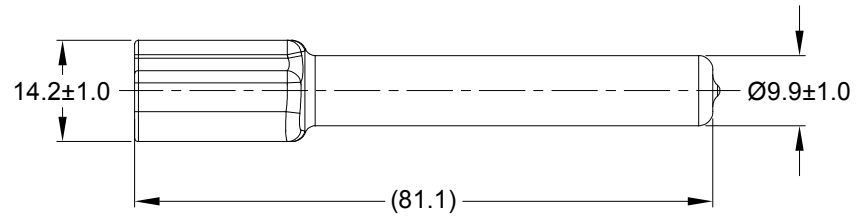

REVISIONS					
REV	ECO	DESCRIPTION	DATE	BY	APPR
A1	-	RELEASE NUMBER	13MAR20	BROOK	TOMMY

PART NUMBER CHART	
COLOR	PART NUMBER
GREY	ATM3P-BT
BLACK	ATM3P-BT-BK
YELLOW	ATM3P-BT-YW

NOTES: UNLESS OTHERWISE SPECIFIED

- THIS PART IS USED ON ATM04-3P RECEPTACLE
ANY MODIFICATION DOES NOT INCLUDE AN END CAP.
- TEMPERATURE RATING : -29°C TO +100°C [-20°F TO +212°F]
- ALL DIMENSIONS ARE FOR REFERENCE USE ONLY.

QUANTITY	SEE PART NUMBER CHART	DESCRIPTION	ITEM
		REF:DTM3P-BT,DTM3P-BT-BK,DTM3P-BT-YW	
MATERIALS LIST			
UNLESS OTHERWISE SPECIFIED 1) All dimensions are in metric(mm). 2) Tolerances are as follows: 1 PL DEC ±0.30 2 PL DEC ±0.15 3 PL DEC ±0.08 Fractions ±1/64 Angles ±1° 3) Note reference =		SIGNATURES DRAWN: BROOK.DING CHECKED: ORION.LI ENGINEER: APPROVAL: TOMMY.XIE CUSTOMER:	DATE 13MAR20 16MAR20 17MAR20
MATERIAL SPECIFICATIONS: PVC		THIS DRAWING IS SUPPLIED FOR INFORMATION ONLY. DESIGN FEATURES, SPECIFICATIONS AND PERFORMANCE DATA SHOWN HEREON ARE THE PROPERTY OF THE AMPHENOL CORPORATION. NO RIGHTS OF REPRODUCTION ARE IMPLIED. ALL DIMENSIONS ARE SUBJECT TO NORMAL MANUFACTURING VARIATIONS.	
PROCESS SPECIFICATIONS:		SIZE: A TYPE: C- DWG NO: ATM3P-BT-XX REVISION: A1	
NEXT ASSY:		SCALE: NONE	SHEET 1 OF 1