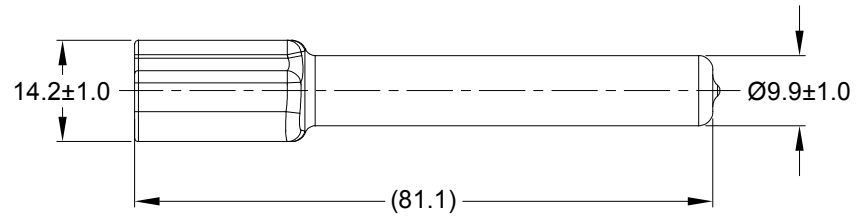

REVISIONS					
REV	ECO	DESCRIPTION	DATE	BY	APPR
A1	-	RELEASE NUMBER	13MAR20	BROOK	TOMMY

PART NUMBER CHART	
COLOR	PART NUMBER
GREY	ATM3P-BT
BLACK	ATM3P-BT-BK
YELLOW	ATM3P-BT-YW

NOTES: UNLESS OTHERWISE SPECIFIED

- THIS PART IS USED ON ATM04-3P RECEPTACLE
ANY MODIFICATION DOES NOT INCLUDE AN END CAP.
- TEMPERATURE RATING : -29°C TO +100°C [-20°F TO +212°F]
- ALL DIMENSIONS ARE FOR REFERENCE USE ONLY.

QUANTITY	SEE PART NUMBER CHART	DESCRIPTION	ITEM
		REF:DTM3P-BT.,DTM3P-BT-BK,DTM3P-BT-YW	
MATERIALS LIST			
UNLESS OTHERWISE SPECIFIED 1) All dimensions are in metric(mm). 2) Tolerances are as follows: 1 PL DEC ±0.30 Fractions ±1/64 2 PL DEC ±0.15 Angles ±1° 3 PL DEC ±0.08 3) Note reference =		SIGNATURES DRAWN: BROOK.DING CHECKED: ORION.LI ENGINEER: APPROVAL: TOMMY.XIE CUSTOMER:	DATE 13MAR20 16MAR20 17MAR20
MATERIAL SPECIFICATIONS: PVC		THIS DRAWING IS SUPPLIED FOR INFORMATION ONLY. DESIGN FEATURES, SPECIFICATIONS AND PERFORMANCE DATA SHOWN HEREON ARE THE PROPERTY OF THE AMPHENOL CORPORATION. NO RIGHTS OF REPRODUCTION ARE IMPLIED. ALL DIMENSIONS ARE SUBJECT TO NORMAL MANUFACTURING VARIATIONS.	
PROCESS SPECIFICATIONS:		SIZE A	REVISION A1
NEXT ASSY:		TYPE C-	DWG NO: ATM3P-BT-XX
		SCALE: NONE	SHEET 1 OF 1