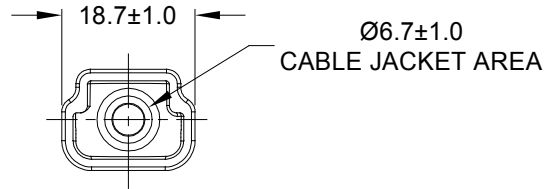

REVISIONS					
REV	ECO	DESCRIPTION	DATE	BY	APPR
A1	-	RELEASE NUMBER	13MAR20	BROOK	TOMMY

PART NUMBER CHART	
COLOR	PART NUMBER
GREY	ATM3P-BT
BLACK	ATM3P-BT-BK
YELLOW	ATM3P-BT-YW

NOTES: UNLESS OTHERWISE SPECIFIED

- THIS PART IS USED ON ATM04-3P RECEPTACLE
ANY MODIFICATION DOES NOT INCLUDE AN END CAP.
- TEMPERATURE RATING : -29°C TO +100°C [-20°F TO +212°F]
- ALL DIMENSIONS ARE FOR REFERENCE USE ONLY.

QUANTITY	SEE PART NUMBER CHART	DESCRIPTION	ITEM
		REF:DTM3P-BT.,DTM3P-BT-BK,DTM3P-BT-YW	
MATERIALS LIST			
UNLESS OTHERWISE SPECIFIED 1) All dimensions are in metric(mm). 2) Tolerances are as follows: 1 PL DEC ±0.30 Fractions ±1/64 2 PL DEC ±0.15 Angles ±1° 3 PL DEC ±0.08 3) Note reference =		SIGNATURES DRAWN: BROOK.DING CHECKED: ORION.LI ENGINEER: APPROVAL: TOMMY.XIE CUSTOMER:	DATE 13MAR20 16MAR20 17MAR20
MATERIAL SPECIFICATIONS: PVC		THIS DRAWING IS SUPPLIED FOR INFORMATION ONLY. DESIGN FEATURES, SPECIFICATIONS AND PERFORMANCE DATA SHOWN HEREON ARE THE PROPERTY OF THE AMPHENOL CORPORATION. NO RIGHTS OF REPRODUCTION ARE IMPLIED. ALL DIMENSIONS ARE SUBJECT TO NORMAL MANUFACTURING VARIATIONS.	
PROCESS SPECIFICATIONS:		SIZE A	REVISION A1
NEXT ASSY:		TYPE C-	DWG NO: ATM3P-BT-XX
		SCALE: NONE	SHEET 1 OF 1