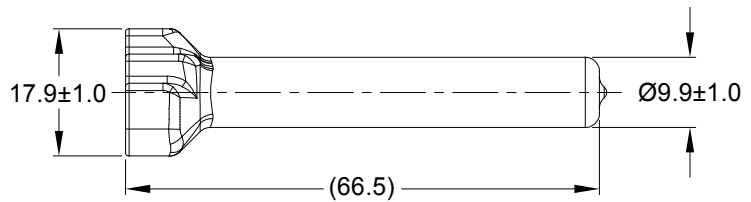

REVISIONS					
REV	ECO	DESCRIPTION	DATE	BY	APPR
A1	-	RELEASE NUMBER	13MAR20	BROOK	TOMMY

PART NUMBER CHART	
COLOR	PART NUMBER
GREY	ATM3S-BT
BLACK	ATM3S-BT-BK
YELLOW	ATM3S-BT-YW

NOTES: UNLESS OTHERWISE SPECIFIED

1. THIS PART IS USED ON ATM06-3S PLUG WITH ANY MODIFICATION THAT DOES NOT INCLUDE AN END CAP.

2. TEMPERATURE RATING : -29°C TO +100°C [-20°F TO +212°F]

3. ALL DIMENSIONS ARE FOR REFERENCE USE ONLY.

SEE PART NUMBER CHART		REF: DTM3S-BT, DTM3S-BT-BK, DTM3S-BT-YW		
PART NUMBER		DESCRIPTION		ITEM
QUANTITY	MATERIALS LIST			
UNLESS OTHERWISE SPECIFIED 1) All dimensions are in metric(mm). 2) Tolerances are as follows: 1 PL DEC ±0.30 2 PL DEC ±0.15 3 PL DEC ±0.08 Fractions ±1/64 Angles ±1° 3) Note reference =		SIGNATURES DRAWN: BROOK.DING CHECKED: ORION.LI ENGINEER: APPROVAL: TOMMY.XIE CUSTOMER:		DATE 13MAR20 16MAR20 17MAR20
MATERIAL SPECIFICATIONS: PVC		THIS DRAWING IS SUPPLIED FOR INFORMATION ONLY. DESIGN FEATURES, SPECIFICATIONS AND PERFORMANCE DATA SHOWN HEREON ARE THE PROPERTY OF THE AMPHENOL CORPORATION. NO RIGHTS OF REPRODUCTION ARE IMPLIED. ALL DIMENSIONS ARE SUBJECT TO NORMAL MANUFACTURING VARIATIONS.		Amphenol Sine Systems - www.amphenol-sine.com 44724 Morley Drive Clinton Township, MI 48036
PROCESS SPECIFICATIONS:		BOOT, ATM, 3 WAY, PLUG		SCALE: A C- NONE
NEXT ASSY:		DWG NO: ATM3S-BT-XX		REVISION A1
		SHEET 1 OF 1		