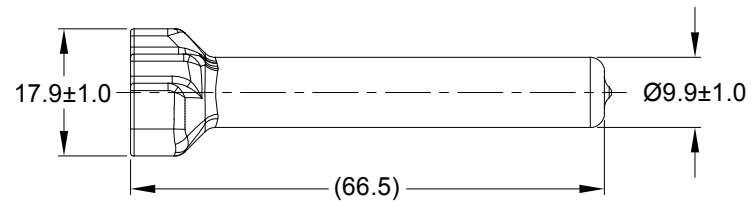

REVISIONS					
REV	ECO	DESCRIPTION	DATE	BY	APPR
A1	-	RELEASE NUMBER	13MAR20	BROOK	TOMMY

PART NUMBER CHART	
COLOR	PART NUMBER
GREY	ATM3S-BT
BLACK	ATM3S-BT-BK
YELLOW	ATM3S-BT-YW

NOTES: UNLESS OTHERWISE SPECIFIED

1. THIS PART IS USED ON ATM06-3S PLUG WITH ANY MODIFICATION THAT DOES NOT INCLUDE AN END CAP.

2. TEMPERATURE RATING : -29°C TO +100°C [-20°F TO +212°F]

3. ALL DIMENSIONS ARE FOR REFERENCE USE ONLY.

SEE PART NUMBER CHART		REF: DTM3S-BT, DTM3S-BT-BK, DTM3S-BT-YW		
PART NUMBER		DESCRIPTION		ITEM
QUANTITY	MATERIALS LIST			
UNLESS OTHERWISE SPECIFIED 1) All dimensions are in metric(mm). 2) Tolerances are as follows: 1 PL DEC ±0.30 2 PL DEC ±0.15 3 PL DEC ±0.08 Fractions ±1/64 Angles ±1° 3) Note reference =		SIGNATURES DRAWN: BROOK.DING CHECKED: ORION.LI ENGINEER: APPROVAL: TOMMY.XIE CUSTOMER:		DATE 13MAR20 16MAR20 17MAR20
MATERIAL SPECIFICATIONS: PVC		THIS DRAWING IS SUPPLIED FOR INFORMATION ONLY. DESIGN FEATURES, SPECIFICATIONS AND PERFORMANCE DATA SHOWN HEREON ARE THE PROPERTY OF THE AMPHENOL CORPORATION. NO RIGHTS OF REPRODUCTION ARE IMPLIED. ALL DIMENSIONS ARE SUBJECT TO NORMAL MANUFACTURING VARIATIONS.		Amphenol Sine Systems - www.amphenol-sine.com 44724 Morley Drive Clinton Township, MI 48036
PROCESS SPECIFICATIONS:		BOOT, ATM, 3 WAY, PLUG		SIZE: A TYPE: C- DWG NO: ATM3S-BT-XX REVISION: A1
NEXT ASSY:		SCALE: NONE		SHEET 1 OF 1