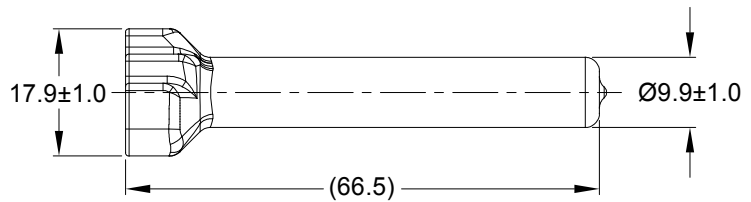

REVISIONS					
REV	ECO	DESCRIPTION	DATE	BY	APPR
A1	-	RELEASE NUMBER	13MAR20	BROOK	TOMMY

PART NUMBER CHART	
COLOR	PART NUMBER
GREY	ATM3S-BT
BLACK	ATM3S-BT-BK
YELLOW	ATM3S-BT-YW

NOTES: UNLESS OTHERWISE SPECIFIED

- THIS PART IS USED ON ATM06-3S PLUG WITH ANY MODIFICATION THAT DOES NOT INCLUDE AN END CAP.
- TEMPERATURE RATING : -29°C TO +100°C [-20°F TO +212°F]
- ALL DIMENSIONS ARE FOR REFERENCE USE ONLY.

SEE PART NUMBER CHART		REF: DTM3S-BT, DTM3S-BT-BK, DTM3S-BT-YW		
PART NUMBER		DESCRIPTION		ITEM
QUANTITY	MATERIALS LIST			
UNLESS OTHERWISE SPECIFIED 1) All dimensions are in metric(mm). 2) Tolerances are as follows: 1 PL DEC ±0.30 2 PL DEC ±0.15 3 PL DEC ±0.08 Fractions ±1/64 Angles ±1° 3) Note reference =		SIGNATURES DRAWN: BROOK.DING CHECKED: ORION.LI ENGINEER: APPROVAL: TOMMY.XIE CUSTOMER:		DATE 13MAR20 16MAR20 17MAR20
MATERIAL SPECIFICATIONS: PVC		THIS DRAWING IS SUPPLIED FOR INFORMATION ONLY. DESIGN FEATURES, SPECIFICATIONS AND PERFORMANCE DATA SHOWN HEREON ARE THE PROPERTY OF THE AMPHENOL CORPORATION. NO RIGHTS OF REPRODUCTION ARE IMPLIED. ALL DIMENSIONS ARE SUBJECT TO NORMAL MANUFACTURING VARIATIONS.		Amphenol Sine Systems - www.amphenol-sine.com 44724 Morley Drive Clinton Township, MI 48036
PROCESS SPECIFICATIONS:		BOOT, ATM, 3 WAY, PLUG		SIZE: A TYPE: C- DWG NO: ATM3S-BT-XX REVISION: A1
NEXT ASSY:		SCALE: NONE		SHEET 1 OF 1