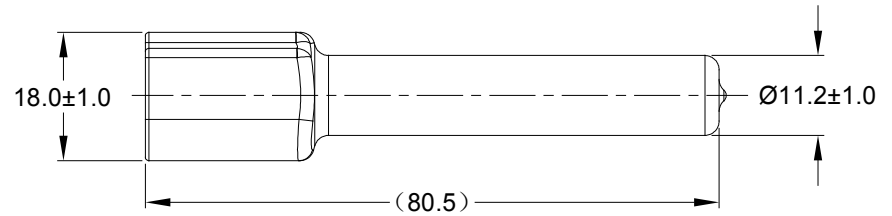

REVISIONS					
REV	ECO	DESCRIPTION	DATE	BY	APPR
A1	-	RELEASE NUMBER	13MAR20	BROOK	TOMMY

PART NUMBER CHART	
COLOR	PART NUMBER
GREY	ATM4P-BT
BLACK	ATM4P-BT-BK
YELLOW	ATM4P-BT-YW

NOTES: UNLESS OTHERWISE SPECIFIED

- THIS PART IS USED ON ATM04-4P RECEPTACLE
ANY MODIFICATION DOES NOT INCLUDE AN END CAP.
- TEMPERATURE RATING : -29°C TO +100°C [-20°F TO +212°F]
- ALL DIMENSIONS ARE FOR REFERENCE USE ONLY.

SEE PART NUMBER CHART		REF: DTM4P-BT , DTM4P-BT-BK, DTM4P-BT-YW		
PART NUMBER		DESCRIPTION		ITEM
QUANTITY	MATERIALS LIST			
UNLESS OTHERWISE SPECIFIED 1) All dimensions are in metric(mm). 2) Tolerances are as follows: 1 PL DEC ±0.30 Fractions ±1/64 2 PL DEC ±0.15 Angles ±1° 3 PL DEC ±0.08 3) Note reference =		SIGNATURES DRAWN: BROOK.DING CHECKED: ORION.LI ENGINEER: APPROVAL: TOMMY.XIE CUSTOMER:		DATE 13MAR20 16MAR20 17MAR20
MATERIAL SPECIFICATIONS: PVC		THIS DRAWING IS SUPPLIED FOR INFORMATION ONLY. DESIGN FEATURES, SPECIFICATIONS AND PERFORMANCE DATA SHOWN HEREON ARE THE PROPERTY OF THE AMPHENOL CORPORATION. NO RIGHTS OF REPRODUCTION ARE IMPLIED. ALL DIMENSIONS ARE SUBJECT TO NORMAL MANUFACTURING VARIATIONS.		Amphenol Sine Systems - www.amphenol-sine.com 44724 Morley Drive Clinton Township, MI 48036
PROCESS SPECIFICATIONS:		BOOT, ATM ,4 WAY, RECEPTACLE		SIZE: A TYPE: C- DWG NO: ATM4P-BT-XX REVISION: A1
NEXT ASSY:		SCALE: NONE		SHEET 1 OF 1