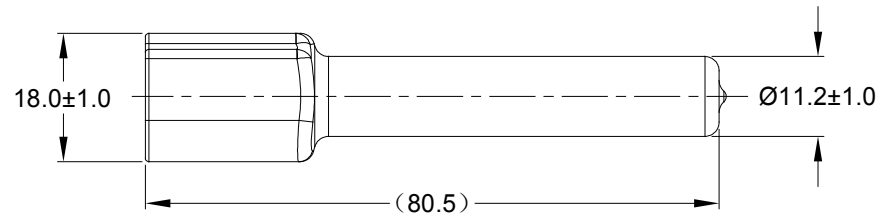

REVISIONS					
REV	ECO	DESCRIPTION	DATE	BY	APPR
A1	-	RELEASE NUMBER	13MAR20	BROOK	TOMMY

PART NUMBER CHART	
COLOR	PART NUMBER
GREY	ATM4P-BT
BLACK	ATM4P-BT-BK
YELLOW	ATM4P-BT-YW

NOTES: UNLESS OTHERWISE SPECIFIED

- THIS PART IS USED ON ATM04-4P RECEPTACLE  
ANY MODIFICATION DOES NOT INCLUDE AN END CAP.
- TEMPERATURE RATING : -29°C TO +100°C [-20°F TO +212°F]
- ALL DIMENSIONS ARE FOR REFERENCE USE ONLY.

SEE PART NUMBER CHART		REF: DTM4P-BT , DTM4P-BT-BK, DTM4P-BT-YW		
PART NUMBER		DESCRIPTION		ITEM
QUANTITY	<b>MATERIALS LIST</b>			
<b>UNLESS OTHERWISE SPECIFIED</b> 1) All dimensions are in metric(mm). 2) Tolerances are as follows: 1 PL DEC ±0.30    Fractions ±1/64 2 PL DEC ±0.15    Angles ±1° 3 PL DEC ±0.08 3) Note reference =		<b>SIGNATURES</b> DRAWN: <b>BROOK.DING</b> CHECKED: <b>ORION.LI</b> ENGINEER: APPROVAL: <b>TOMMY.XIE</b> CUSTOMER:		<b>DATE</b> 13MAR20 16MAR20 17MAR20
MATERIAL SPECIFICATIONS: <b>PVC</b>		THIS DRAWING IS SUPPLIED FOR INFORMATION ONLY. DESIGN FEATURES, SPECIFICATIONS AND PERFORMANCE DATA SHOWN HEREON ARE THE PROPERTY OF THE AMPHENOL CORPORATION. NO RIGHTS OF REPRODUCTION ARE IMPLIED. ALL DIMENSIONS ARE SUBJECT TO NORMAL MANUFACTURING VARIATIONS.		<b>Amphenol</b> Sine Systems - www.amphenol-sine.com 44724 Morley Drive Clinton Township, MI 48036
PROCESS SPECIFICATIONS:		BOOT, ATM ,4 WAY, RECEPTACLE		SIZE: <b>A</b> TYPE: <b>C-</b> DWG NO: <b>ATM4P-BT-XX</b> REVISION: <b>A1</b>
NEXT ASSY:		SCALE: <b>NONE</b>		SHEET <b>1</b> OF <b>1</b>