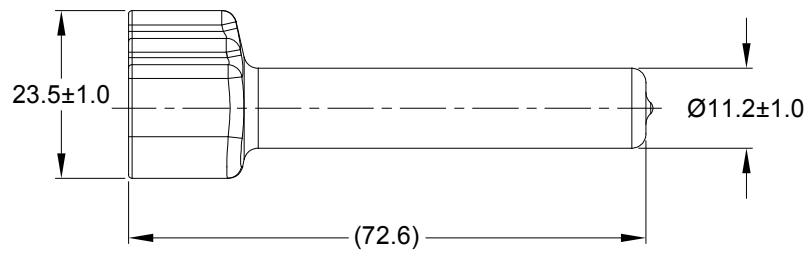

REVISIONS					
REV	ECO	DESCRIPTION	DATE	BY	APPR
A1	-	RELEASE NUMBER	13MAR20	BROOK	TOMMY

PART NUMBER CHART	
COLOR	PART NUMBER
GREY	ATM4S-BT
BLACK	ATM4S-BT-BK
YELLOW	ATM4S-BT-YW

NOTES: UNLESS OTHERWISE SPECIFIED

- THIS PART IS USED ON ATM06-4S PLUG WITH ANY MODIFICATION THAT DOES NOT INCLUDE AN END CAP.
- TEMPERATURE RATING : -29°C TO +100°C [-20°F TO +212°F]
- ALL DIMENSIONS ARE FOR REFERENCE USE ONLY.

SEE PART NUMBER CHART		REF : DTM4S-BT , DTM4S-BT-BK , DTM4S-BT-YW		
PART NUMBER		DESCRIPTION		ITEM
QUANTITY	MATERIALS LIST			
UNLESS OTHERWISE SPECIFIED 1) All dimensions are in metric(mm). 2) Tolerances are as follows: 1 PL DEC ±0.30 2 PL DEC ±0.15 3 PL DEC ±0.08 Fractions ±1/64 Angles ±1° 3) Note reference =		SIGNATURES DRAWN: BROOK.DING CHECKED: ORION.LI ENGINEER: APPROVAL: TOMMY.XIE CUSTOMER:		DATE 13MAR20 16MAR20 17MAR20
MATERIAL SPECIFICATIONS: PVC		THIS DRAWING IS SUPPLIED FOR INFORMATION ONLY. DESIGN FEATURES, SPECIFICATIONS AND PERFORMANCE DATA SHOWN HEREON ARE THE PROPERTY OF THE AMPHENOL CORPORATION. NO RIGHTS OF REPRODUCTION ARE IMPLIED. ALL DIMENSIONS ARE SUBJECT TO NORMAL MANUFACTURING VARIATIONS.		Amphenol Sine Systems - www.amphenol-sine.com 44724 Morley Drive Clinton Township, MI 48036
PROCESS SPECIFICATIONS: NEXT ASSY:		SIZE: A TYPE: C- SCALE: NONE	DWG NO: ATM4S-BT-XX	REVISION: A1 SHEET 1 OF 1

Amphenol

Sine Systems - www.amphenol-sine.com
44724 Morley Drive
Clinton Township, MI 48036

BOOT , ATM , 4 WAY , PLUG

SIZE: **A** TYPE: **C-** DWG NO: **ATM4S-BT-XX** REVISION: **A1**
SCALE: **NONE** SHEET **1** OF **1**