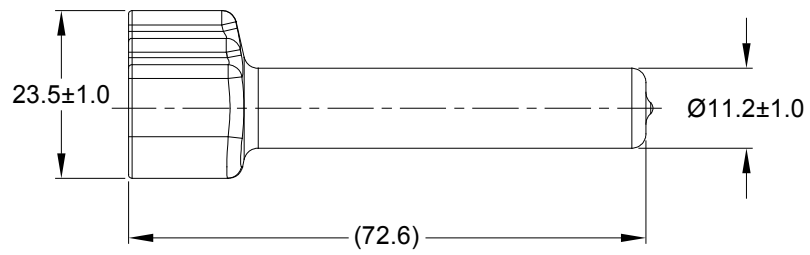

REVISIONS					
REV	ECO	DESCRIPTION	DATE	BY	APPR
A1	-	RELEASE NUMBER	13MAR20	BROOK	TOMMY

PART NUMBER CHART	
COLOR	PART NUMBER
GREY	ATM4S-BT
BLACK	ATM4S-BT-BK
YELLOW	ATM4S-BT-YW

NOTES: UNLESS OTHERWISE SPECIFIED

- THIS PART IS USED ON ATM06-4S PLUG WITH ANY MODIFICATION THAT DOES NOT INCLUDE AN END CAP.
- TEMPERATURE RATING : -29°C TO +100°C [-20°F TO +212°F]
- ALL DIMENSIONS ARE FOR REFERENCE USE ONLY.

SEE PART NUMBER CHART		REF : DTM4S-BT , DTM4S-BT-BK , DTM4S-BT-YW		
PART NUMBER		DESCRIPTION		ITEM
QUANTITY	MATERIALS LIST			
UNLESS OTHERWISE SPECIFIED 1) All dimensions are in metric(mm). 2) Tolerances are as follows: 1 PL DEC ±0.30 2 PL DEC ±0.15 3 PL DEC ±0.08 Fractions ±1/64 Angles ±1° 3) Note reference =		SIGNATURES DRAWN: BROOK.DING CHECKED: ORION.LI ENGINEER: APPROVAL: TOMMY.XIE CUSTOMER:		DATE 13MAR20 16MAR20 17MAR20
MATERIAL SPECIFICATIONS: PVC		THIS DRAWING IS SUPPLIED FOR INFORMATION ONLY. DESIGN FEATURES, SPECIFICATIONS AND PERFORMANCE DATA SHOWN HEREON ARE THE PROPERTY OF THE AMPHENOL CORPORATION. NO RIGHTS OF REPRODUCTION ARE IMPLIED. ALL DIMENSIONS ARE SUBJECT TO NORMAL MANUFACTURING VARIATIONS.		Amphenol Sine Systems - www.amphenol-sine.com 44724 Morley Drive Clinton Township, MI 48036
PROCESS SPECIFICATIONS:		BOOT , ATM , 4 WAY , PLUG		SIZE: A TYPE: C- DWG NO: ATM4S-BT-XX REVISION: A1
NEXT ASSY:		SCALE: NONE		SHEET 1 OF 1