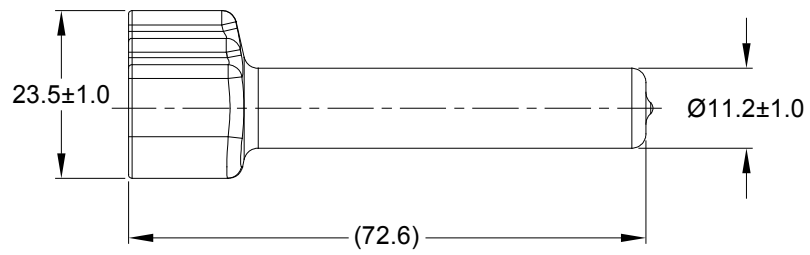

REVISIONS					
REV	ECO	DESCRIPTION	DATE	BY	APPR
A1	-	RELEASE NUMBER	13MAR20	BROOK	TOMMY

PART NUMBER CHART	
COLOR	PART NUMBER
GREY	ATM4S-BT
BLACK	ATM4S-BT-BK
YELLOW	ATM4S-BT-YW

NOTES: UNLESS OTHERWISE SPECIFIED

- THIS PART IS USED ON ATM06-4S PLUG WITH ANY MODIFICATION THAT DOES NOT INCLUDE AN END CAP.
- TEMPERATURE RATING : -29°C TO +100°C [-20°F TO +212°F]
- ALL DIMENSIONS ARE FOR REFERENCE USE ONLY.

SEE PART NUMBER CHART		REF : DTM4S-BT , DTM4S-BT-BK , DTM4S-BT-YW		
PART NUMBER		DESCRIPTION		
QUANTITY	MATERIALS LIST			ITEM
UNLESS OTHERWISE SPECIFIED		SIGNATURES		DATE
1) All dimensions are in metric(mm).		DRAWN: BROOK.DING		13MAR20
2) Tolerances are as follows:		CHECKED: ORION.LI		16MAR20
1 PL DEC ±0.30		ENGINEER:		
2 PL DEC ±0.15		APPROVAL: TOMMY.XIE		17MAR20
3 PL DEC ±0.08		CUSTOMER:		
Fractions ±1/64		THIS DRAWING IS SUPPLIED FOR INFORMATION ONLY. DESIGN FEATURES, SPECIFICATIONS AND PERFORMANCE DATA SHOWN HEREON ARE THE PROPERTY OF THE AMPHENOL CORPORATION. NO RIGHTS OF REPRODUCTION ARE IMPLIED. ALL DIMENSIONS ARE SUBJECT TO NORMAL MANUFACTURING VARIATIONS.		
Angles ±1°		SCALE: A C-		DWG NO: ATM4S-BT-XX
3) Note reference =		REVISION A1		
MATERIAL SPECIFICATIONS:		SIZE		
PVC		TYPE		
PROCESS SPECIFICATIONS:		SCALE: NONE		SHEET 1 OF 1
NEXT ASSY:				