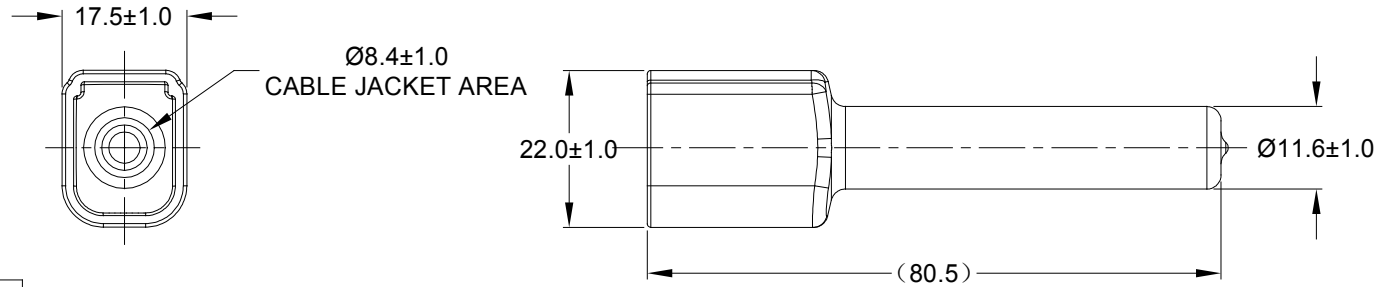

REVISIONS					
REV	ECO	DESCRIPTION	DATE	BY	APPR
A1	-	RELEASE NUMBER	13MAR20	BROOK	TOMMY

PART NUMBER CHART	
COLOR	PART NUMBER
GREY	ATM6P-BT
BLACK	ATM6P-BT-BK
YELLOW	ATM6P-BT-YW

- NOTES: UNLESS OTHERWISE SPECIFIED
- THIS PART IS USED ON ATM04-6P RECEPTACLE ANY MODIFICATION DOES NOT INCLUDE AN END CAP.
  - TEMPERATURE RATING : -29°C TO +100°C [-20°F TO +212°F]
  - ALL DIMENSIONS ARE FOR REFERENCE USE ONLY.

SEE PART NUMBER CHART		REF: DTM6P-BT, DTM6P-BT-BK, DTM6P-BT-YW		
PART NUMBER		DESCRIPTION		
QUANTITY	MATERIALS LIST			ITEM
<b>UNLESS OTHERWISE SPECIFIED</b> 1) All dimensions are in metric(mm). 2) Tolerances are as follows: 1 PL DEC ±0.30 2 PL DEC ±0.15 3 PL DEC ±0.08 Fractions ±1/64 Angles ±1° 3) Note reference =		<b>SIGNATURES</b> DRAWN: <b>BROOK.DING</b> CHECKED: <b>ORION.LI</b> ENGINEER: APPROVAL: <b>TOMMY.XIE</b> CUSTOMER:		<b>DATE</b> 13MAR20 16MAR20 17MAR20
MATERIAL SPECIFICATIONS: <b>PVC</b>		THIS DRAWING IS SUPPLIED FOR INFORMATION ONLY. DESIGN FEATURES, SPECIFICATIONS AND PERFORMANCE DATA SHOWN HEREON ARE THE PROPERTY OF THE AMPHENOL CORPORATION. NO RIGHTS OF REPRODUCTION ARE IMPLIED. ALL DIMENSIONS ARE SUBJECT TO NORMAL MANUFACTURING VARIATIONS.		<b>Amphenol</b> Sine Systems - www.amphenol-sine.com 44724 Morley Drive Clinton Township, MI 48036
PROCESS SPECIFICATIONS:		BOOT ,ATM ,6 WAY, RECEPTACLE		SIZE: <b>A</b> TYPE: <b>C-</b> DWG NO: <b>ATM6P-BT-XX</b> REVISION: <b>A1</b>
NEXT ASSY:		SCALE: <b>NONE</b>		SHEET <b>1</b> OF <b>1</b>