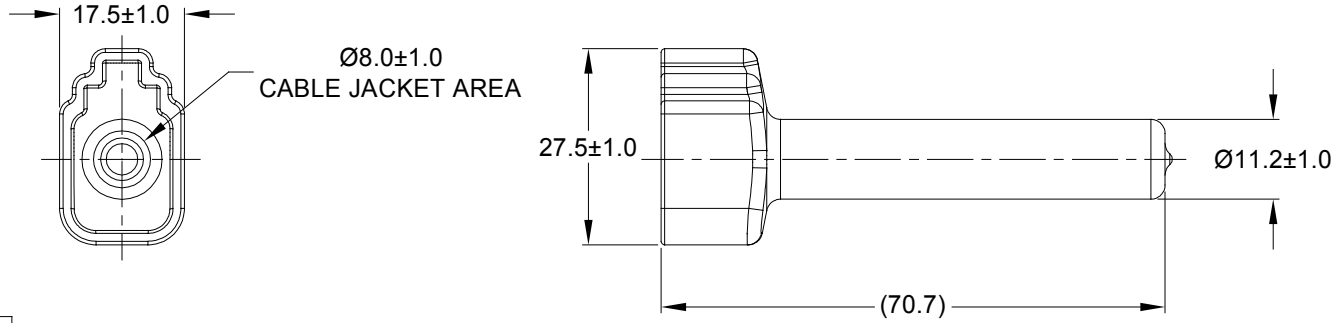

REVISIONS					
REV	ECO	DESCRIPTION	DATE	BY	APPR
A1	-	RELEASE NUMBER	13MAR20	BROOK	TOMMY

PART NUMBER CHART	
COLOR	PART NUMBER
GREY	ATM6S-BT
BLACK	ATM6S-BT-BK
YELLOW	ATM6S-BT-YW

NOTES: UNLESS OTHERWISE SPECIFIED

- THIS PART IS USED ON ATM06-6S PLUG WITH ANY MODIFICATION THAT DOES NOT INCLUDE AN END CAP.
- TEMPERATURE RATING : -29°C TO +100°C [-20°F TO +212°F]
- ALL DIMENSIONS ARE FOR REFERENCE USE ONLY.

SEE PART NUMBER CHART		REF : DTM6S-BT ,DTM6S-BT-BK ,STM6S-BT-YW		
PART NUMBER		DESCRIPTION		ITEM
QUANTITY	MATERIALS LIST			
UNLESS OTHERWISE SPECIFIED 1) All dimensions are in metric(mm). 2) Tolerances are as follows: 1 PL DEC ± 0.30 2 PL DEC ± 0.15 3 PL DEC ± 0.08 Fractions $\pm 1/64$ Angles $\pm 1^\circ$		SIGNATURES DRAWN: BROOK.DING CHECKED: ORION.LI ENGINEER: APPROVAL: TOMMY.XIE		DATE 13MAR20 16MAR20 17MAR20
MATERIAL SPECIFICATIONS: PVC		CUSTOMER: THIS DRAWING IS SUPPLIED FOR INFORMATION ONLY. DESIGN FEATURES, SPECIFICATIONS AND PERFORMANCE DATA SHOWN HEREON ARE THE PROPERTY OF THE AMPHENOL CORPORATION. NO RIGHTS OF REPRODUCTION ARE IMPLIED. ALL DIMENSIONS ARE SUBJECT TO NORMAL MANUFACTURING VARIATIONS.		Amphenol Sine Systems - www.amphenol-sine.com 44724 Morley Drive Clinton Township, MI 48036
PROCESS SPECIFICATIONS: NEXT ASSY:		BOOT ,ATM ,6 WAY ,PLUG		SCALE: NONE
		SIZE: A	TYPE: C-	DWG NO: ATM6S-BT-XX
		SHEET 1 OF 1		REVISION: A1