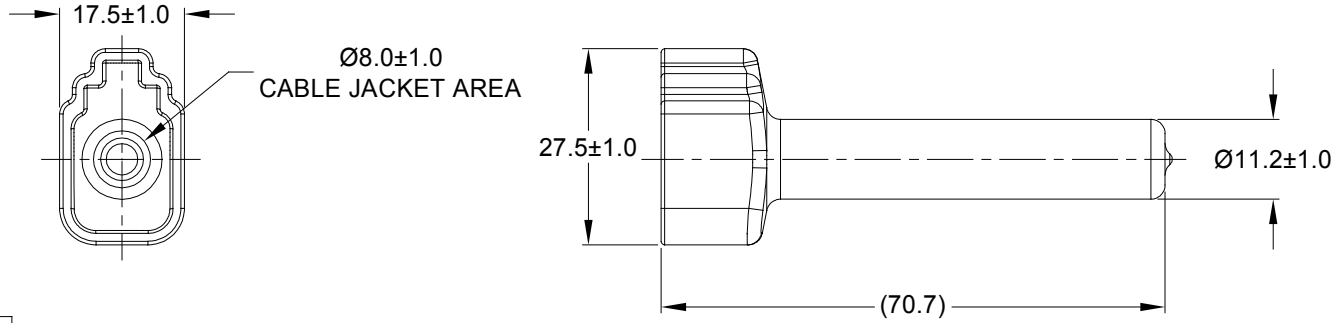

REVISIONS					
REV	ECO	DESCRIPTION	DATE	BY	APPR
A1	-	RELEASE NUMBER	13MAR20	BROOK	TOMMY

PART NUMBER CHART	
COLOR	PART NUMBER
GREY	ATM6S-BT
BLACK	ATM6S-BT-BK
YELLOW	ATM6S-BT-YW

NOTES: UNLESS OTHERWISE SPECIFIED

- THIS PART IS USED ON ATM06-6S PLUG WITH ANY MODIFICATION THAT DOES NOT INCLUDE AN END CAP.
- TEMPERATURE RATING : -29°C TO +100°C [-20°F TO +212°F]
- ALL DIMENSIONS ARE FOR REFERENCE USE ONLY.

SEE PART NUMBER CHART		REF : DTM6S-BT ,DTM6S-BT-BK ,STM6S-BT-YW		
PART NUMBER		DESCRIPTION		ITEM
QUANTITY	MATERIALS LIST			
UNLESS OTHERWISE SPECIFIED 1) All dimensions are in metric(mm). 2) Tolerances are as follows: 1 PL DEC ± 0.30 2 PL DEC ± 0.15 3 PL DEC ± 0.08 Fractions $\pm 1/64$ Angles $\pm 1^\circ$		SIGNATURES DRAWN: BROOK.DING CHECKED: ORION.LI ENGINEER: APPROVAL: TOMMY.XIE		DATE 13MAR20 16MAR20 17MAR20
MATERIAL SPECIFICATIONS: PVC		CUSTOMER: THIS DRAWING IS SUPPLIED FOR INFORMATION ONLY. DESIGN FEATURES, SPECIFICATIONS AND PERFORMANCE DATA SHOWN HEREON ARE THE PROPERTY OF THE AMPHENOL CORPORATION. NO RIGHTS OF REPRODUCTION ARE IMPLIED. ALL DIMENSIONS ARE SUBJECT TO NORMAL MANUFACTURING VARIATIONS.		Amphenol Sine Systems - www.amphenol-sine.com 44724 Morley Drive Clinton Township, MI 48036
PROCESS SPECIFICATIONS: NEXT ASSY:		SIZE: A TYPE: C- SCALE: NONE	DWG NO: ATM6S-BT-XX	REVISION: A1 SHEET 1 OF 1