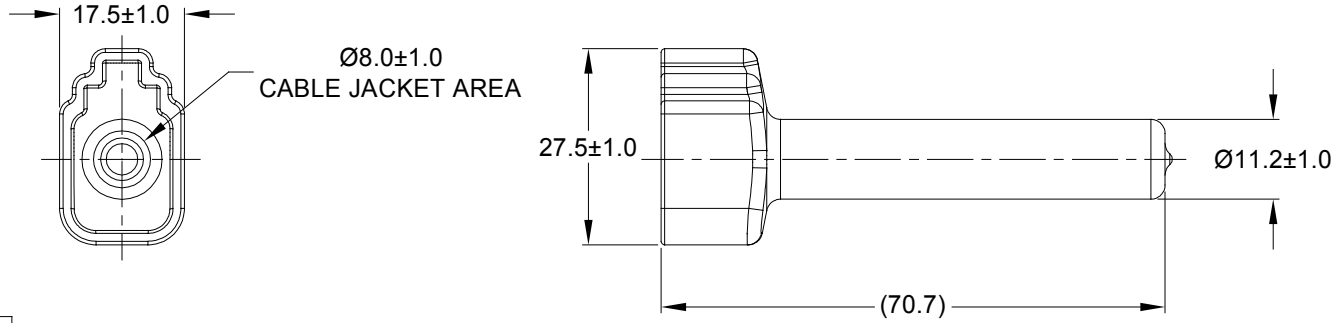

REVISIONS					
REV	ECO	DESCRIPTION	DATE	BY	APPR
A1	-	RELEASE NUMBER	13MAR20	BROOK	TOMMY

PART NUMBER CHART	
COLOR	PART NUMBER
GREY	ATM6S-BT
BLACK	ATM6S-BT-BK
YELLOW	ATM6S-BT-YW

NOTES: UNLESS OTHERWISE SPECIFIED

- THIS PART IS USED ON ATM06-6S PLUG WITH ANY MODIFICATION THAT DOES NOT INCLUDE AN END CAP.
- TEMPERATURE RATING : -29°C TO +100°C [-20°F TO +212°F]
- ALL DIMENSIONS ARE FOR REFERENCE USE ONLY.

SEE PART NUMBER CHART		REF : DTM6S-BT ,DTM6S-BT-BK ,STM6S-BT-YW		
PART NUMBER		DESCRIPTION		ITEM
QUANTITY	MATERIALS LIST			
UNLESS OTHERWISE SPECIFIED 1) All dimensions are in metric(mm). 2) Tolerances are as follows: 1 PL DEC ±0.30 Fractions ±1/64 2 PL DEC ±0.15 Angles ±1° 3 PL DEC ±0.08 3) Note reference =		SIGNATURES DRAWN: BROOK.DING CHECKED: ORION.LI ENGINEER: APPROVAL: TOMMY.XIE CUSTOMER:		DATE 13MAR20 16MAR20 17MAR20
MATERIAL SPECIFICATIONS: PVC		THIS DRAWING IS SUPPLIED FOR INFORMATION ONLY. DESIGN FEATURES, SPECIFICATIONS AND PERFORMANCE DATA SHOWN HEREON ARE THE PROPERTY OF THE AMPHENOL CORPORATION. NO RIGHTS OF REPRODUCTION ARE IMPLIED. ALL DIMENSIONS ARE SUBJECT TO NORMAL MANUFACTURING VARIATIONS.		Amphenol Sine Systems - www.amphenol-sine.com 44724 Morley Drive Clinton Township, MI 48036
PROCESS SPECIFICATIONS:		SIZE: A TYPE: C- DWG NO: ATM6S-BT-XX REVISION: A1		
NEXT ASSY:		SCALE: NONE		SHEET 1 OF 1