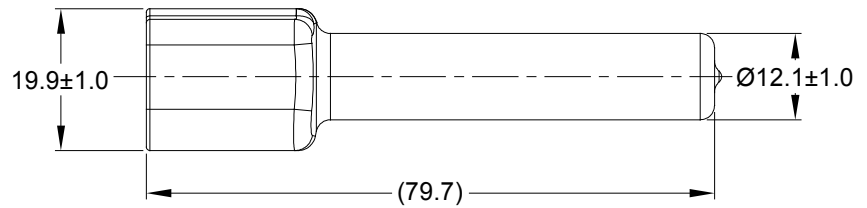

REVISIONS					
REV	ECO	DESCRIPTION	DATE	BY	APPR
A1	-	RELEASE NUMBER	13MAR20	BROOK	TOMMY

PART NUMBER CHART	
COLOR	PART NUMBER
GREY	ATM8P-BT
BLACK	ATM8P-BT-BK
YELLOW	ATM8P-BT-YW

NOTES: UNLESS OTHERWISE SPECIFIED

- THIS PART IS USED ON ATM04-08P RECEPTACLE ANY MODIFICATION DOES NOT INCLUDE AN END CAP.
- TEMPERATURE RATING : -29°C TO +100°C[-20°F TO +212°F]
- ALL DIMENSIONS ARE FOR REFERENCE USE ONLY.

QUANTITY	PART NUMBER	DESCRIPTION	ITEM
MATERIALS LIST			
UNLESS OTHERWISE SPECIFIED 1) All dimensions are in metric(mm). 2) Tolerances are as follows: 1 PL DEC ±0.30 2 PL DEC ±0.15 3 PL DEC ±0.08 Fractions ±1/64 Angles ±1° 3) Note reference =		SIGNATURES DRAWN: BROOK.DING CHECKED: ORION.LI ENGINEER: APPROVAL: TOMMY.XIE CUSTOMER:	DATE 13MAR20 16MAR20 17MAR20
MATERIAL SPECIFICATIONS:		THIS DRAWING IS SUPPLIED FOR INFORMATION ONLY. DESIGN FEATURES, SPECIFICATIONS AND PERFORMANCE DATA SHOWN HEREON ARE THE PROPERTY OF THE AMPHENOL CORPORATION. NO RIGHTS OF REPRODUCTION ARE IMPLIED. ALL DIMENSIONS ARE SUBJECT TO NORMAL MANUFACTURING VARIATIONS.	
PVC		REF: DTM8P-BT , DTM8P-BT-BK , DTM8P-BT-YW	
PROCESS SPECIFICATIONS:		BOOT ,ATM ,8 WAY ,RECEPTACLE	
NEXT ASSY:		SIZE: A TYPE: C- DWG NO: ATM8P-BT-XX REVISION: A1	SCALE: NONE SHEET 1 OF 1