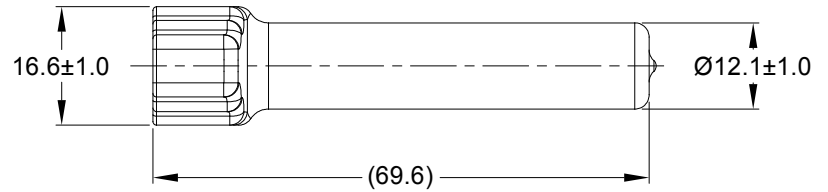

REVISIONS					
REV	ECO	DESCRIPTION	DATE	BY	APPR
A1	-	RELEASE NUMBER	13MAR20	BROOK	TOMMY

Ø8.9±1.0
CABLE JACKET AREA

PART NUMBER CHART	
COLOR	PART NUMBER
GREY	ATM8S-BT
BLACK	ATM8S-BT-BK
YELLOW	ATM8S-BT-YW

NOTES: UNLESS OTHERWISE SPECIFIED

1. THIS PART IS USED ON ATM06-08S PLUG WITH ANY MODIFICATION THAT DOES NOT INCLUDE AN END CAP.

2. TEMPERATURE RATING : -29°C TO +100°C [-20°F TO +212°F]

3. ALL DIMENSIONS ARE FOR REFERENCE USE ONLY.

SEE PART NUMBER CHART		REF: DTM8S-BT, DTM8S-BT-BK, DTM8S-BT-YW		
PART NUMBER		DESCRIPTION		
QUANTITY	MATERIALS LIST			ITEM
UNLESS OTHERWISE SPECIFIED		SIGNATURES		DATE
1) All dimensions are in metric(mm).		DRAWN: BROOK.DING	13MAR20	
2) Tolerances are as follows:		CHECKED: ORION.LI	16MAR20	
1 PL DEC ±0.30		ENGINEER:		
2 PL DEC ±0.15		APPROVAL: TOMMY.XIE	17MAR20	
3 PL DEC ±0.08		CUSTOMER:		
3) Note reference =		THIS DRAWING IS SUPPLIED FOR INFORMATION ONLY. DESIGN FEATURES, SPECIFICATIONS AND PERFORMANCE DATA SHOWN HEREON ARE THE PROPERTY OF THE AMPHENOL CORPORATION. NO RIGHTS OF REPRODUCTION ARE IMPLIED. ALL DIMENSIONS ARE SUBJECT TO NORMAL MANUFACTURING VARIATIONS.		
MATERIAL SPECIFICATIONS:		SIZE		
PVC		A C-		
PROCESS SPECIFICATIONS:		DWG NO:		REVISION
NEXT ASSY:		ATM8S-BT-XX		A1
		SCALE: NONE		SHEET 1 OF 1