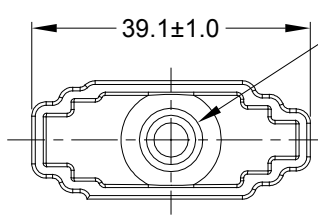

REVISIONS					
REV	ECO	DESCRIPTION	DATE	BY	APPR
A1	-	RELEASE NUMBER	13MAR20	BROOK	TOMMY

Ø8.9±1.0
CABLE JACKET AREA

PART NUMBER CHART	
COLOR	PART NUMBER
GREY	ATM8S-BT
BLACK	ATM8S-BT-BK
YELLOW	ATM8S-BT-YW

NOTES: UNLESS OTHERWISE SPECIFIED

1. THIS PART IS USED ON ATM06-08S PLUG WITH ANY MODIFICATION THAT DOES NOT INCLUDE AN END CAP.

2. TEMPERATURE RATING : -29°C TO +100°C [-20°F TO +212°F]

3. ALL DIMENSIONS ARE FOR REFERENCE USE ONLY.

SEE PART NUMBER CHART		REF: DTM8S-BT, DTM8S-BT-BK, DTM8S-BT-YW		
PART NUMBER		DESCRIPTION		
QUANTITY	MATERIALS LIST			ITEM
UNLESS OTHERWISE SPECIFIED		SIGNATURES		DATE
1) All dimensions are in metric(mm).		DRAWN: BROOK.DING	13MAR20	
2) Tolerances are as follows:		CHECKED: ORION.LI	16MAR20	
1 PL DEC ±0.30		ENGINEER:		
2 PL DEC ±0.15		APPROVAL: TOMMY.XIE	17MAR20	
3 PL DEC ±0.08		CUSTOMER:		
3) Note reference =		THIS DRAWING IS SUPPLIED FOR INFORMATION ONLY. DESIGN FEATURES, SPECIFICATIONS AND PERFORMANCE DATA SHOWN HEREON ARE THE PROPERTY OF THE AMPHENOL CORPORATION. NO RIGHTS OF REPRODUCTION ARE IMPLIED. ALL DIMENSIONS ARE SUBJECT TO NORMAL MANUFACTURING VARIATIONS.		
MATERIAL SPECIFICATIONS:		SIZE		
PVC		A C-		
PROCESS SPECIFICATIONS:		DWG NO:		REVISION
NEXT ASSY:		ATM8S-BT-XX		A1
		SCALE: NONE		SHEET 1 OF 1