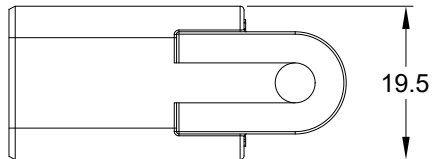

REVISIONS					
REV	ECO	DESCRIPTION	DATE	BY	APPR
A1	--	RELEASE NEW PRODUCT	01-SEP-20	SEVEN	TOMMY

NOTES: UNLESS OTHERWISE SPECIFIED

1. MATERIAL: THERMOPLASTIC, COLOR: GREY
2. RoHS COMPLIANT
3. MOISTURE RESISTANCE: IP68 ( 1M OF WATER FOR A PERIOD OF 24 HOURS , MATED CONDITION )
4. TEMPERATURE RANGE: -55°C~125°C
5. USE WITH CONNECTORS ATP04-4P\* ( \* = MODIFICATIONS AND/OR COLORS )
6. ALL DIMENSIONS ARE FOR REFERENCE USE ONLY.

ATP04-4P-CAP		DESCRIPTION		ITEM
PART NUMBER		DESCRIPTION		ITEM
QUANTITY	<b>MATERIALS LIST</b>			
<b>UNLESS OTHERWISE SPECIFIED</b> 1) All dimensions are in metric(mm). 2) Tolerances are as follows: 1 PL DEC ±0.30      Fractions ±1/64 2 PL DEC ±0.15      Angles ±1° 3 PL DEC ±0.08 3) Note reference =		<b>SIGNATURES</b>	<b>DATE</b>	<h1 style="text-align: center;">Amphenol</h1> <p style="text-align: center;">Sine Systems - www.amphenol-sine.com 44724 Morley Drive Clinton Township, MI 48036</p> <p style="text-align: center;"><b>4 POS,DUST CAP FOR RECEPTACLE, ATP SERIES</b></p>
MATERIAL SPECIFICATIONS:		DRAWN: SEVEN.MAO	01SEP20	
PROCESS SPECIFICATIONS:		CHECKED: ORION.LI	02SEP20	
NEXT ASSY:		ENGINEER:		
		APPROVAL: TOMMY.XIE	02SEP20	
		CUSTOMER:		
		THIS DRAWING IS SUPPLIED FOR INFORMATION ONLY. DESIGN FEATURES, SPECIFICATIONS AND PERFORMANCE DATA SHOWN HEREON ARE THE PROPERTY OF THE AMPHENOL CORPORATION. NO RIGHTS OF REPRODUCTION ARE IMPLIED. ALL DIMENSIONS ARE SUBJECT TO NORMAL MANUFACTURING VARIATIONS.		
		SIZE: A	TYPE: C-	REVISION: A1
		SCALE: NONE		
		DWG NO: ATP04-4P-CAP		
		SHEET 1 OF 1		