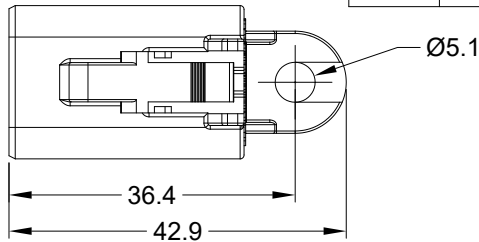

REVISIONS					
REV	ECO	DESCRIPTION	DATE	BY	APPR
A1	--	RELEASE NEW PRODUCT	01-SEP-20	SEVEN	TOMMY

NOTES: UNLESS OTHERWISE SPECIFIED

1. MATERIAL: THERMOPLASTIC, COLOR: GREY
2. RoHS COMPLIANT
3. MOISTURE RESISTANCE: IP68 ( 1M OF WATER FOR A PERIOD OF 24 HOURS , MATED CONDITION )
4. TEMPERATURE RANGE: -55°C~125°C
5. USE WITH CONNECTORS ATP04-4P\* ( \* = MODIFICATIONS AND/OR COLORS )
6. ALL DIMENSIONS ARE FOR REFERENCE USE ONLY.

ATP04-4P-CAP		DESCRIPTION		ITEM
PART NUMBER		DESCRIPTION		ITEM
QUANTITY	<b>MATERIALS LIST</b>			
<b>UNLESS OTHERWISE SPECIFIED</b> 1) All dimensions are in metric(mm). 2) Tolerances are as follows: 1 PL DEC ±0.30      Fractions ±1/64 2 PL DEC ±0.15      Angles ±1° 3 PL DEC ±0.08 3) Note reference =		<b>SIGNATURES</b>	<b>DATE</b>	<h1 style="text-align: center;">Amphenol</h1> <p style="text-align: center;">Sine Systems - www.amphenol-sine.com 44724 Morley Drive Clinton Township, MI 48036</p> <p style="text-align: center;"><b>4 POS,DUST CAP FOR RECEPTACLE, ATP SERIES</b></p>
MATERIAL SPECIFICATIONS:		DRAWN: SEVEN.MAO	01SEP20	
PROCESS SPECIFICATIONS:		CHECKED: ORION.LI	02SEP20	
NEXT ASSY:		ENGINEER:		
		APPROVAL: TOMMY.XIE	02SEP20	
		CUSTOMER:		
		THIS DRAWING IS SUPPLIED FOR INFORMATION ONLY. DESIGN FEATURES, SPECIFICATIONS AND PERFORMANCE DATA SHOWN HEREON ARE THE PROPERTY OF THE AMPHENOL CORPORATION. NO RIGHTS OF REPRODUCTION ARE IMPLIED. ALL DIMENSIONS ARE SUBJECT TO NORMAL MANUFACTURING VARIATIONS.		
		SIZE: A	TYPE: C-	REVISION: A1
		SCALE: NONE		
		DWG NO: ATP04-4P-CAP		
		SHEET 1 OF 1		