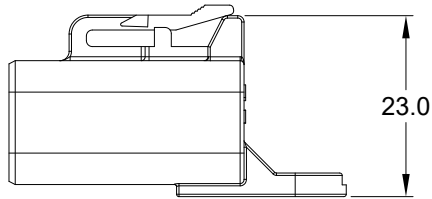

REVISIONS					
REV	ECO	DESCRIPTION	DATE	BY	APPR
A1	--	RELEASE NEW PRODUCT	01-SEP-20	SEVEN	TOMMY

NOTES: UNLESS OTHERWISE SPECIFIED

1. MATERIAL: THERMOPLASTIC, COLOR: GREY
2. RoHS COMPLIANT
3. MOISTURE RESISTANCE: IP68 ( 1M OF WATER FOR A PERIOD OF 24 HOURS , MATED CONDITION )
4. TEMPERATURE RANGE: -55°C~125°C
5. USE WITH CONNECTORS ATP04-4P\* ( \* = MODIFICATIONS AND/OR COLORS )
6. ALL DIMENSIONS ARE FOR REFERENCE USE ONLY.

ATP04-4P-CAP		DESCRIPTION		ITEM
PART NUMBER		DESCRIPTION		ITEM
QUANTITY	<b>MATERIALS LIST</b>			
<b>UNLESS OTHERWISE SPECIFIED</b> 1) All dimensions are in metric(mm). 2) Tolerances are as follows: 1 PL DEC ±0.30      Fractions ±1/64 2 PL DEC ±0.15      Angles ±1° 3 PL DEC ±0.08 3) Note reference =		<b>SIGNATURES</b>	<b>DATE</b>	<h1 style="text-align: center;">Amphenol</h1> <p style="text-align: center;">Sine Systems - www.amphenol-sine.com 44724 Morley Drive Clinton Township, MI 48036</p> <p style="text-align: center;"><b>4 POS,DUST CAP FOR RECEPTACLE, ATP SERIES</b></p>
MATERIAL SPECIFICATIONS:		DRAWN: SEVEN.MAO	01SEP20	
PROCESS SPECIFICATIONS:		CHECKED: ORION.LI	02SEP20	
NEXT ASSY:		ENGINEER:		
		APPROVAL: TOMMY.XIE	02SEP20	
		CUSTOMER:		
		THIS DRAWING IS SUPPLIED FOR INFORMATION ONLY. DESIGN FEATURES, SPECIFICATIONS AND PERFORMANCE DATA SHOWN HEREON ARE THE PROPERTY OF THE AMPHENOL CORPORATION. NO RIGHTS OF REPRODUCTION ARE IMPLIED. ALL DIMENSIONS ARE SUBJECT TO NORMAL MANUFACTURING VARIATIONS.		
		SIZE: A	TYPE: C-	REVISION: A1
		SCALE: NONE		
		DWG NO: ATP04-4P-CAP		
		SHEET 1 OF 1		