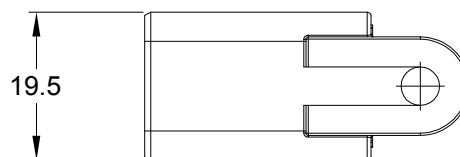

REVISIONS

REV	ECO	DESCRIPTION	DATE	BY	APPR
A1	--	RELEASE NEW PRODUCT	20/OCT/20	LOUIE	TOMMY

NOTES: UNLESS OTHERWISE SPECIFIED

1. MATERIAL: THERMOPLASTIC, COLOR:GREY
2. RoHS COMPLIANT
3. MOISTURE RESISTANCE:
IP68 (1M OF WATER FOR A PERIOD OF 24 HOURS , MATED CONDITION)
IP69K (MATED CONDITION)
4. TEMPERATURE RANGE: -55°C~125°C
5. USE WITH CONNECTORS ATP04-6P*
(* = MODIFICATIONS AND/OR COLORS)
6. ALL DIMENSIONS ARE FOR REFERENCE USE ONLY.

ATP04-6P-CAP				
PART NUMBER		DESCRIPTION		ITEM
QUANTITY	MATERIALS LIST			
UNLESS OTHERWISE SPECIFIED 1) All dimensions are in metric(mm). 2) Tolerances are as follows: 1 PL DEC ±0.30 2 PL DEC ±0.15 3 PL DEC ±0.08 Fractions ±1/64 Angles ±1° 3) Note reference =		SIGNATURES DRAWN: LOUIE.YIN CHECKED: ORION.LI ENGINEER: APPROVAL: TOMMY.XIE CUSTOMER:		DATE 19/OCT/20 20/OCT/20 21/OCT/20
MATERIAL SPECIFICATIONS:		THIS DRAWING IS SUPPLIED FOR INFORMATION ONLY. DESIGN FEATURES, SPECIFICATIONS AND PERFORMANCE DATA SHOWN HEREON ARE THE PROPERTY OF THE AMPHENOL CORPORATION. NO RIGHTS OF REPRODUCTION ARE IMPLIED. ALL DIMENSIONS ARE SUBJECT TO NORMAL MANUFACTURING VARIATIONS.		 Sine Systems - www.amphenol-sine.com 44724 Morley Drive Clinton Township, MI 48036
PROCESS SPECIFICATIONS:		SIZE: A TYPE: C- DWG NO: ATP04-6P-CAP REVISION: A1		6 POS,DUST CAP FOR RECEPTACLE, ATP SERIES
NEXT ASSY:		SCALE: NONE		SHEET 1 OF 1