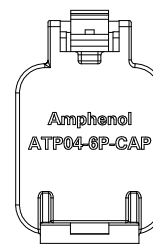

REVISIONS

REV	ECO	DESCRIPTION	DATE	BY	APPR
A1	--	RELEASE NEW PRODUCT	20/OCT/20	LOUIE	TOMMY

NOTES: UNLESS OTHERWISE SPECIFIED

1. MATERIAL: THERMOPLASTIC, COLOR:GREY
2. RoHS COMPLIANT
3. MOISTURE RESISTANCE:
IP68 (1M OF WATER FOR A PERIOD OF 24 HOURS , MATED CONDITION)
IP69K (MATED CONDITION)
4. TEMPERATURE RANGE: -55°C~125°C
5. USE WITH CONNECTORS ATP04-6P*
(* = MODIFICATIONS AND/OR COLORS)
6. ALL DIMENSIONS ARE FOR REFERENCE USE ONLY.

ATP04-6P-CAP				
PART NUMBER		DESCRIPTION		ITEM
QUANTITY	MATERIALS LIST			
UNLESS OTHERWISE SPECIFIED 1) All dimensions are in metric(mm). 2) Tolerances are as follows: 1 PL DEC ±0.30 2 PL DEC ±0.15 3 PL DEC ±0.08 Fractions ±1/64 Angles ±1° 3) Note reference =		SIGNATURES DRAWN: LOUIE.YIN CHECKED: ORION.LI ENGINEER: APPROVAL: TOMMY.XIE CUSTOMER:		DATE 19/OCT/20 20/OCT/20 21/OCT/20
MATERIAL SPECIFICATIONS:		THIS DRAWING IS SUPPLIED FOR INFORMATION ONLY. DESIGN FEATURES, SPECIFICATIONS AND PERFORMANCE DATA SHOWN HEREON ARE THE PROPERTY OF THE AMPHENOL CORPORATION. NO RIGHTS OF REPRODUCTION ARE IMPLIED. ALL DIMENSIONS ARE SUBJECT TO NORMAL MANUFACTURING VARIATIONS.		 Sine Systems - www.amphenol-sine.com 44724 Morley Drive Clinton Township, MI 48036
PROCESS SPECIFICATIONS:		SIZE: A TYPE: C- DWG NO: ATP04-6P-CAP REVISION: A1		6 POS,DUST CAP FOR RECEPTACLE, ATP SERIES
NEXT ASSY:		SCALE: NONE		SHEET 1 OF 1