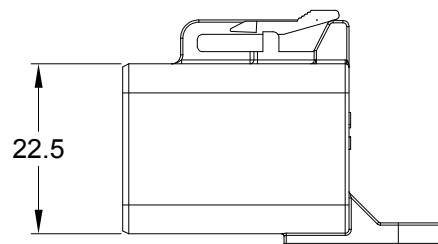

REVISIONS

REV	ECO	DESCRIPTION	DATE	BY	APPR
A1	--	RELEASE NEW PRODUCT	20/OCT/20	LOUIE	TOMMY

NOTES: UNLESS OTHERWISE SPECIFIED

1. MATERIAL: THERMOPLASTIC, COLOR:GREY
2. RoHS COMPLIANT
3. MOISTURE RESISTANCE:
IP68 (1M OF WATER FOR A PERIOD OF 24 HOURS , MATED CONDITION)
IP69K (MATED CONDITION)
4. TEMPERATURE RANGE: -55°C~125°C
5. USE WITH CONNECTORS ATP04-6P*
(* = MODIFICATIONS AND/OR COLORS)
6. ALL DIMENSIONS ARE FOR REFERENCE USE ONLY.

ATP04-6P-CAP				
PART NUMBER		DESCRIPTION		ITEM
QUANTITY	MATERIALS LIST			
UNLESS OTHERWISE SPECIFIED 1) All dimensions are in metric(mm). 2) Tolerances are as follows: 1 PL DEC ±0.30 2 PL DEC ±0.15 3 PL DEC ±0.08 Fractions ±1/64 Angles ±1° 3) Note reference =		SIGNATURES DRAWN: LOUIE.YIN CHECKED: ORION.LI ENGINEER: APPROVAL: TOMMY.XIE CUSTOMER:		DATE 19/OCT/20 20/OCT/20 21/OCT/20
MATERIAL SPECIFICATIONS:		THIS DRAWING IS SUPPLIED FOR INFORMATION ONLY. DESIGN FEATURES, SPECIFICATIONS AND PERFORMANCE DATA SHOWN HEREON ARE THE PROPERTY OF THE AMPHENOL CORPORATION. NO RIGHTS OF REPRODUCTION ARE IMPLIED. ALL DIMENSIONS ARE SUBJECT TO NORMAL MANUFACTURING VARIATIONS.		 Sine Systems - www.amphenol-sine.com 44724 Morley Drive Clinton Township, MI 48036
PROCESS SPECIFICATIONS:		SIZE: A TYPE: C- DWG NO: ATP04-6P-CAP REVISION: A1		6 POS,DUST CAP FOR RECEPTACLE, ATP SERIES
NEXT ASSY:		SCALE: NONE		SHEET 1 OF 1