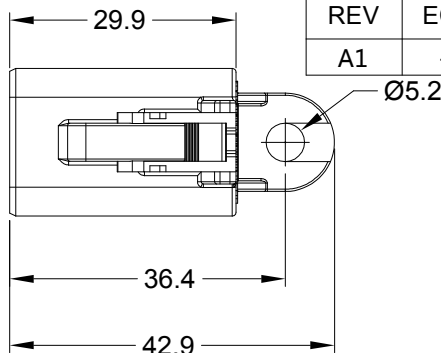

REVISIONS

REV	ECO	DESCRIPTION	DATE	BY	APPR
A1	--	RELEASE NEW PRODUCT	20/OCT/20	LOUIE	TOMMY

NOTES: UNLESS OTHERWISE SPECIFIED

1. MATERIAL: THERMOPLASTIC, COLOR:GREY
2. RoHS COMPLIANT
3. MOISTURE RESISTANCE:
IP68 (1M OF WATER FOR A PERIOD OF 24 HOURS , MATED CONDITION)
IP69K (MATED CONDITION)
4. TEMPERATURE RANGE: -55°C~125°C
5. USE WITH CONNECTORS ATP04-6P*
(* = MODIFICATIONS AND/OR COLORS)
6. ALL DIMENSIONS ARE FOR REFERENCE USE ONLY.

ATP04-6P-CAP				
PART NUMBER		DESCRIPTION		ITEM
QUANTITY	MATERIALS LIST			
UNLESS OTHERWISE SPECIFIED 1) All dimensions are in metric(mm). 2) Tolerances are as follows: 1 PL DEC ±0.30 2 PL DEC ±0.15 3 PL DEC ±0.08 Fractions ±1/64 Angles ±1° 3) Note reference =		SIGNATURES DRAWN: LOUIE.YIN CHECKED: ORION.LI ENGINEER: APPROVAL: TOMMY.XIE CUSTOMER:		DATE 19/OCT/20 20/OCT/20 21/OCT/20
MATERIAL SPECIFICATIONS:		THIS DRAWING IS SUPPLIED FOR INFORMATION ONLY. DESIGN FEATURES, SPECIFICATIONS AND PERFORMANCE DATA SHOWN HEREON ARE THE PROPERTY OF THE AMPHENOL CORPORATION. NO RIGHTS OF REPRODUCTION ARE IMPLIED. ALL DIMENSIONS ARE SUBJECT TO NORMAL MANUFACTURING VARIATIONS.		 Sine Systems - www.amphenol-sine.com 44724 Morley Drive Clinton Township, MI 48036
PROCESS SPECIFICATIONS:		SIZE: A TYPE: C- DWG NO: ATP04-6P-CAP REVISION: A1		6 POS,DUST CAP FOR RECEPTACLE, ATP SERIES
NEXT ASSY:		SCALE: NONE		SHEET 1 OF 1