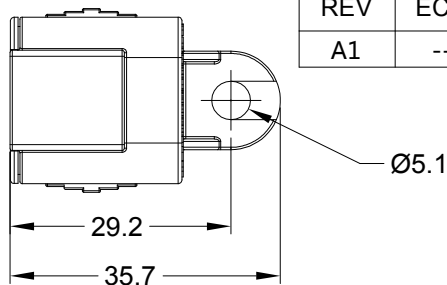

REVISIONS

REV	ECO	DESCRIPTION	DATE	BY	APPR
A1	--	RELEASE NEW PRODUCT	08/OCT/20	LOUIE	TOMMY

NOTES: UNLESS OTHERWISE SPECIFIED

1. MATERIAL: THERMOPLASTIC, COLOR:GREY
2. RoHS COMPLIANT
3. MOISTURE RESISTANCE:
IP68 (1M OF WATER FOR A PERIOD OF 24 HOURS , MATED CONDITION)
IP69K (MATED CONDITION)
4. TEMPERATURE RANGE: -55°C~125°C
5. USE WITH CONNECTORS ATP06-2S*
(* = MODIFICATIONS AND/OR COLORS)
6. ALL DIMENSIONS ARE FOR REFERENCE USE ONLY.

ATP06-2S-CAP				
PART NUMBER		DESCRIPTION		ITEM
QUANTITY	MATERIALS LIST			
UNLESS OTHERWISE SPECIFIED		SIGNATURES		DATE
1) All dimensions are in metric(mm).		DRAWN:	LOUIE.YIN	08/OCT/20
2) Tolerances are as follows:		CHECKED:	ORION.LI	09/OCT/20
1 PL DEC ±0.30		ENGINEER:		
2 PL DEC ±0.15		APPROVAL:	TOMMY.XIE	12/OCT/20
3 PL DEC ±0.08		CUSTOMER:		
3) Note reference =		THIS DRAWING IS SUPPLIED FOR INFORMATION ONLY. DESIGN FEATURES, SPECIFICATIONS AND PERFORMANCE DATA SHOWN HEREON ARE THE PROPERTY OF THE AMPHENOL CORPORATION. NO RIGHTS OF REPRODUCTION ARE IMPLIED. ALL DIMENSIONS ARE SUBJECT TO NORMAL MANUFACTURING VARIATIONS.		
MATERIAL SPECIFICATIONS:		Amphenol		
PROCESS SPECIFICATIONS:		Sine Systems - www.amphenol-sine.com 44724 Morley Drive Clinton Township, MI 48036		
NEXT ASSY:		2 POS,DUST CAP FOR PLUG, ATP SERIES		
SIZE	TYPE	DWG NO:	REVISION	
A	C-	ATP06-2S-CAP	A1	
SCALE:	NONE		SHEET	1 OF 1