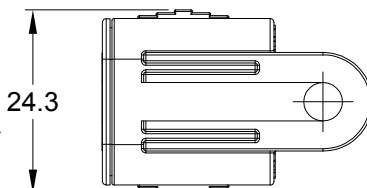

REVISIONS

REV	ECO	DESCRIPTION	DATE	BY	APPR
A1	--	RELEASE NEW PRODUCT	08/OCT/20	LOUIE	TOMMY

NOTES: UNLESS OTHERWISE SPECIFIED

1. MATERIAL: THERMOPLASTIC, COLOR:GREY
2. RoHS COMPLIANT
3. MOISTURE RESISTANCE:
IP68 (1M OF WATER FOR A PERIOD OF 24 HOURS , MATED CONDITION)
IP69K (MATED CONDITION)
4. TEMPERATURE RANGE: -55°C~125°C
5. USE WITH CONNECTORS ATP06-2S*
(* = MODIFICATIONS AND/OR COLORS)
6. ALL DIMENSIONS ARE FOR REFERENCE USE ONLY.

ATP06-2S-CAP				
PART NUMBER		DESCRIPTION		ITEM
QUANTITY	MATERIALS LIST			
UNLESS OTHERWISE SPECIFIED		SIGNATURES		DATE
1) All dimensions are in metric(mm).		DRAWN:	LOUIE.YIN	08/OCT/20
2) Tolerances are as follows:		CHECKED:	ORION.LI	09/OCT/20
1 PL DEC ±0.30		ENGINEER:		
2 PL DEC ±0.15		APPROVAL:	TOMMY.XIE	12/OCT/20
3 PL DEC ±0.08		CUSTOMER:		
3) Note reference =		THIS DRAWING IS SUPPLIED FOR INFORMATION ONLY. DESIGN FEATURES, SPECIFICATIONS AND PERFORMANCE DATA SHOWN HEREON ARE THE PROPERTY OF THE AMPHENOL CORPORATION. NO RIGHTS OF REPRODUCTION ARE IMPLIED. ALL DIMENSIONS ARE SUBJECT TO NORMAL MANUFACTURING VARIATIONS.		
MATERIAL SPECIFICATIONS:		Amphenol		
PROCESS SPECIFICATIONS:		Sine Systems - www.amphenol-sine.com 44724 Morley Drive Clinton Township, MI 48036		
NEXT ASSY:		2 POS,DUST CAP FOR PLUG, ATP SERIES		
SIZE	TYPE	DWG NO:	REVISION	
A	C-	ATP06-2S-CAP	A1	
SCALE:	NONE		SHEET	1 OF 1