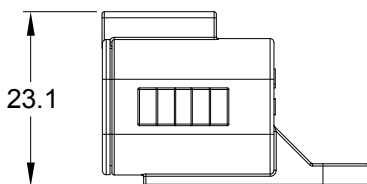

REVISIONS

REV	ECO	DESCRIPTION	DATE	BY	APPR
A1	--	RELEASE NEW PRODUCT	08/OCT/20	LOUIE	TOMMY

NOTES: UNLESS OTHERWISE SPECIFIED

1. MATERIAL: THERMOPLASTIC, COLOR:GREY
2. RoHS COMPLIANT
3. MOISTURE RESISTANCE:
IP68 (1M OF WATER FOR A PERIOD OF 24 HOURS , MATED CONDITION)
IP69K (MATED CONDITION)
4. TEMPERATURE RANGE: -55°C~125°C
5. USE WITH CONNECTORS ATP06-2S*
(* = MODIFICATIONS AND/OR COLORS)
6. ALL DIMENSIONS ARE FOR REFERENCE USE ONLY.

ATP06-2S-CAP				
PART NUMBER		DESCRIPTION		ITEM
QUANTITY	MATERIALS LIST			
UNLESS OTHERWISE SPECIFIED		SIGNATURES		DATE
1) All dimensions are in metric(mm).		DRAWN:	LOUIE.YIN	08/OCT/20
2) Tolerances are as follows:		CHECKED:	ORION.LI	09/OCT/20
1 PL DEC ±0.30		ENGINEER:		
2 PL DEC ±0.15		APPROVAL:	TOMMY.XIE	12/OCT/20
3 PL DEC ±0.08		CUSTOMER:		
3) Note reference =		THIS DRAWING IS SUPPLIED FOR INFORMATION ONLY. DESIGN FEATURES, SPECIFICATIONS AND PERFORMANCE DATA SHOWN HEREON ARE THE PROPERTY OF THE AMPHENOL CORPORATION. NO RIGHTS OF REPRODUCTION ARE IMPLIED. ALL DIMENSIONS ARE SUBJECT TO NORMAL MANUFACTURING VARIATIONS.		
MATERIAL SPECIFICATIONS:		Amphenol		
PROCESS SPECIFICATIONS:		Sine Systems - www.amphenol-sine.com 44724 Morley Drive Clinton Township, MI 48036		
NEXT ASSY:		2 POS,DUST CAP FOR PLUG, ATP SERIES		
SIZE	TYPE	DWG NO:	REVISION	
A	C-	ATP06-2S-CAP	A1	
SCALE:	NONE		SHEET	1 OF 1