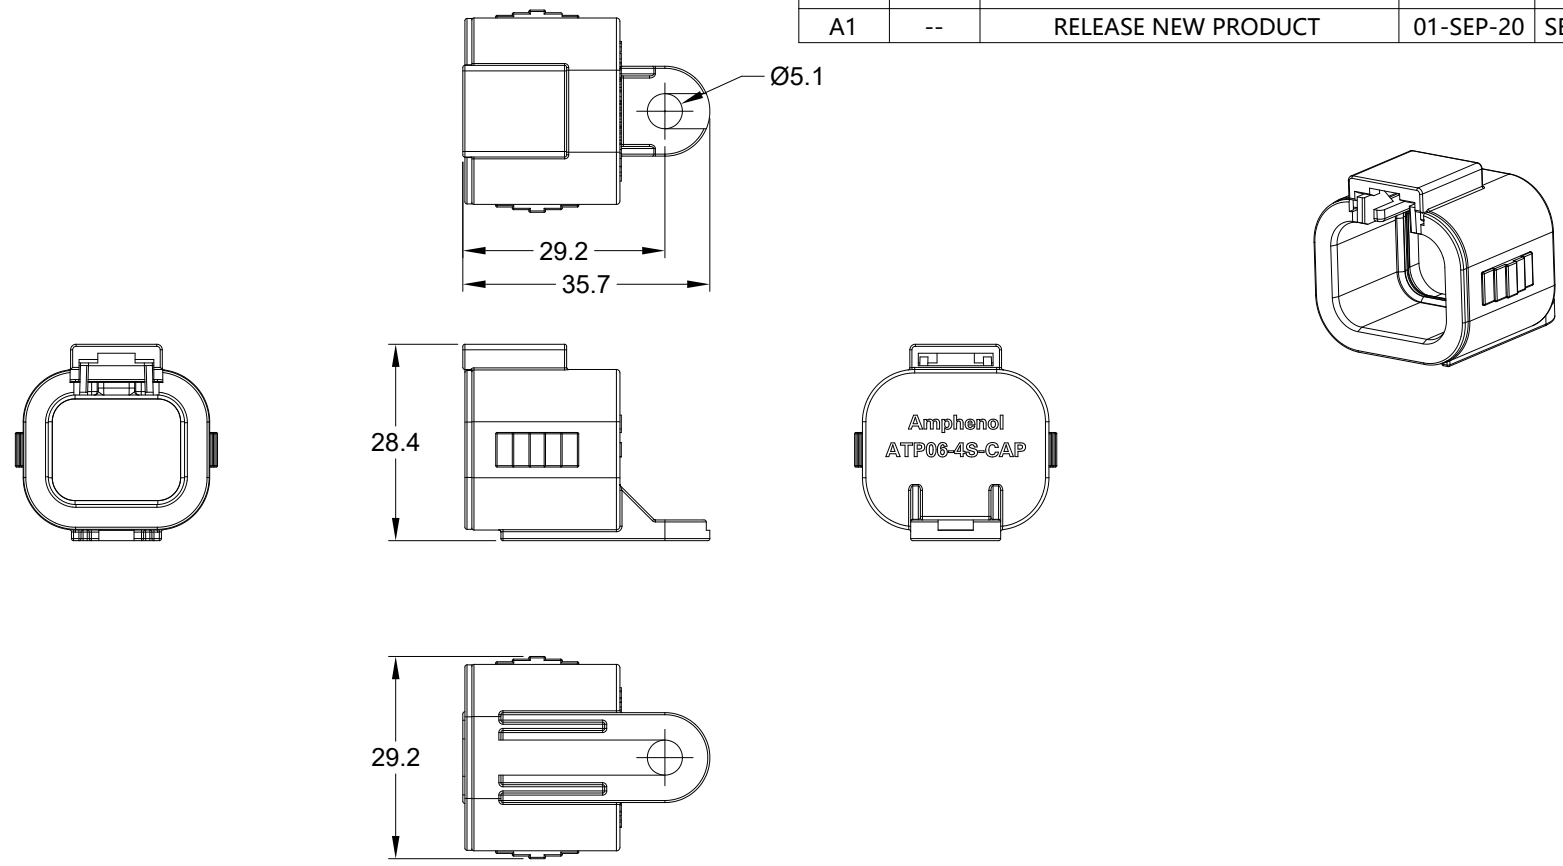

REVISIONS					
REV	ECO	DESCRIPTION	DATE	BY	APPR
A1	--	RELEASE NEW PRODUCT	01-SEP-20	SEVEN	TOMMY

- NOTES: UNLESS OTHERWISE SPECIFIED
1. MATERIAL: THERMOPLASTIC, COLOR:GREY
  2. RoHS COMPLIANT
  3. MOISTURE RESISTANCE: IP68 ( 1M OF WATER FOR A PERIOD OF 24 HOURS , MATED CONDITION )
  4. TEMPERATURE RANGE: -55°C~125°C
  5. USE WITH CONNECTORS ATP06-4S\* ( \* = MODIFICATIONS AND/OR COLORS )
  6. ALL DIMENSIONS ARE FOR REFERENCE USE ONLY.

ATP06-4S-CAP				
PART NUMBER		DESCRIPTION		ITEM
QUANTITY	MATERIALS LIST			
<b>UNLESS OTHERWISE SPECIFIED</b> 1) All dimensions are in metric(mm). 2) Tolerances are as follows: 1 PL DEC ±0.30      Fractions ±1/64 2 PL DEC ±0.15      Angles ±1° 3 PL DEC ±0.08 3) Note reference =		<b>SIGNATURES</b> <b>DATE</b> DRAWN: SEVEN.MAO      01SEP20 CHECKED: ORION.LI      02SEP20 ENGINEER: APPROVAL: TOMMY.XIE      02SEP20 CUSTOMER:		<h1 style="text-align: center;">Amphenol</h1> <p style="text-align: center;">Sine Systems - www.amphenol-sine.com 44724 Morley Drive Clinton Township, MI 48036</p>
MATERIAL SPECIFICATIONS:		THIS DRAWING IS SUPPLIED FOR INFORMATION ONLY. DESIGN FEATURES, SPECIFICATIONS AND PERFORMANCE DATA SHOWN HEREON ARE THE PROPERTY OF THE AMPHENOL CORPORATION. NO RIGHTS OF REPRODUCTION ARE IMPLIED. ALL DIMENSIONS ARE SUBJECT TO NORMAL MANUFACTURING VARIATIONS.		
PROCESS SPECIFICATIONS:		SIZE: <b>A</b> TYPE: <b>C-</b> DWG NO: <b>ATP06-4S-CAP</b> REVISION: <b>A1</b>		
NEXT ASSY:		SCALE: NONE	SHEET 1 OF 1	