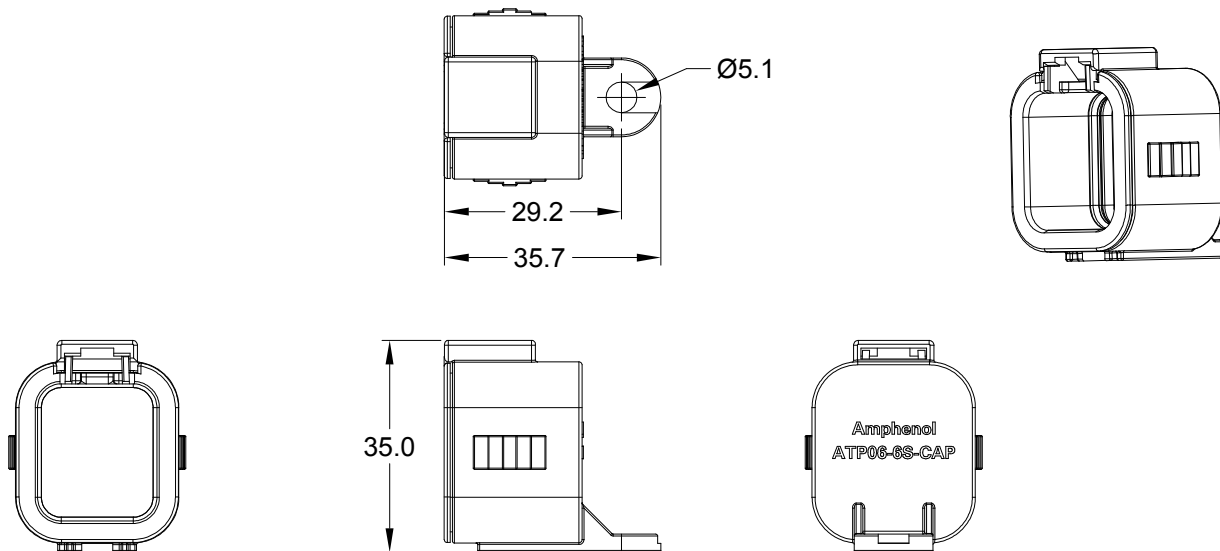

REVISIONS

REV	ECO	DESCRIPTION	DATE	BY	APPR
A1	--	RELEASE NEW PRODUCT	08/OCT/20	LOUIE	TOMMY

NOTES: UNLESS OTHERWISE SPECIFIED

1. MATERIAL: THERMOPLASTIC, COLOR:GREY
2. RoHS COMPLIANT
3. MOISTURE RESISTANCE:
IP68 (1M OF WATER FOR A PERIOD OF 24 HOURS , MATED CONDITION)
IP69K (MATED CONDITION)
4. TEMPERATURE RANGE: -55°C~125°C
5. USE WITH CONNECTORS ATP06-6S*
(* = MODIFICATIONS AND/OR COLORS)
6. ALL DIMENSIONS ARE FOR REFERENCE USE ONLY.

ATP06-6S-CAP												
PART NUMBER		DESCRIPTION		ITEM								
QUANTITY	MATERIALS LIST											
UNLESS OTHERWISE SPECIFIED		SIGNATURES	DATE	<h1>Amphenol</h1> <p>Sine Systems - www.amphenol-sine.com 44724 Morley Drive Clinton Township, MI 48036</p> <p>6 POS,DUST CAP FOR PLUG, ATP SERIES</p>								
1) All dimensions are in metric(mm).		DRAWN: LOUIE.YIN	08/OCT/20									
2) Tolerances are as follows:		CHECKED: ORION.LI	09/OCT/20									
1 PL DEC ±0.30		ENGINEER:										
2 PL DEC ±0.15		APPROVAL: TOMMY.XIE	12/OCT/20									
3 PL DEC ±0.08		CUSTOMER:										
3) Note reference =		THIS DRAWING IS SUPPLIED FOR INFORMATION ONLY. DESIGN FEATURES, SPECIFICATIONS AND PERFORMANCE DATA SHOWN HEREON ARE THE PROPERTY OF THE AMPHENOL CORPORATION. NO RIGHTS OF REPRODUCTION ARE IMPLIED. ALL DIMENSIONS ARE SUBJECT TO NORMAL MANUFACTURING VARIATIONS.		<table border="1"> <tr> <td>SIZE</td> <td>TYPE</td> <td>DWG NO:</td> <td>REVISION</td> </tr> <tr> <td>A</td> <td>C-</td> <td>ATP06-6S-CAP</td> <td>A1</td> </tr> </table>	SIZE	TYPE	DWG NO:	REVISION	A	C-	ATP06-6S-CAP	A1
SIZE	TYPE	DWG NO:	REVISION									
A	C-	ATP06-6S-CAP	A1									
MATERIAL SPECIFICATIONS:		SCALE: NONE		SHEET 1 OF 1								
PROCESS SPECIFICATIONS:												
NEXT ASSY:												