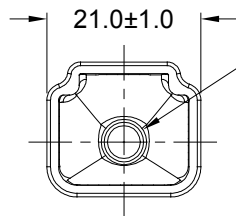

REVISIONS					
REV	ECO	DESCRIPTION	DATE	BY	APPR
A1	-	RELEASE NUMBER	13MAR20	BROOK	TOMMY

Ø6.2±1.0  
CABLE JACKET AREA

PART NUMBER CHART	
COLOR	PART NUMBER
GREY	ATP2P-BT
BLACK	ATP2P-BT-BK
YELLOW	ATP2P-BT-YW

NOTES: UNLESS OTHERWISE SPECIFIED

- THIS PART IS USED ON ATP04-2P RECEPTACLE  
ANY MODIFICATION DOES NOT INCLUDE AN END CAP.
- TEMPERATURE RATING : -29°C TO +100°C [-20°F TO +212°F]
- ALL DIMENSIONS ARE FOR REFERENCE USE ONLY.

SEE PART NUMBER CHART		REF:DTP2P-BT, DTP2P-BT-BK, DTP2P-BT-YW		
PART NUMBER		DESCRIPTION		ITEM
QUANTITY	<b>MATERIALS LIST</b>			
<b>UNLESS OTHERWISE SPECIFIED</b> 1) All dimensions are in metric(mm). 2) Tolerances are as follows: 1 PL DEC ±0.30 2 PL DEC ±0.15 3 PL DEC ±0.08 Fractions ±1/64 Angles ±1° 3) Note reference =		<b>SIGNATURES</b> DRAWN: <b>BROOK.DING</b> CHECKED: <b>ORION.LI</b> ENGINEER: APPROVAL: <b>TOMMY.XIE</b>		<b>DATE</b> 13MAR20 16MAR20 18MAR20
MATERIAL SPECIFICATIONS:		CUSTOMER:		<h1>Amphenol</h1> Sine Systems - www.amphenol-sine.com 44724 Morley Drive Clinton Township, MI 48036
PVC		THIS DRAWING IS SUPPLIED FOR INFORMATION ONLY. DESIGN FEATURES, SPECIFICATIONS AND PERFORMANCE DATA SHOWN HEREON ARE THE PROPERTY OF THE AMPHENOL CORPORATION. NO RIGHTS OF REPRODUCTION ARE IMPLIED. ALL DIMENSIONS ARE SUBJECT TO NORMAL MANUFACTURING VARIATIONS.		
PROCESS SPECIFICATIONS:		SCALE: <b>A C-</b> NONE		DWG NO: <b>ATP2P-BT-XX</b> REVISION <b>A1</b>
NEXT ASS'Y:		SHEET <b>1</b> OF <b>1</b>		