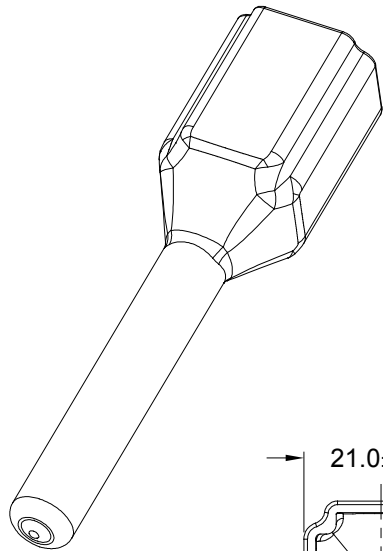

REVISIONS					
REV	ECO	DESCRIPTION	DATE	BY	APPR
A1	-	RELEASE NUMBER	13MAR20	BROOK	TOMMY

Ø6.2±1.0  
CABLE JACKET AREA

PART NUMBER CHART	
COLOR	PART NUMBER
GREY	ATP2P-BT
BLACK	ATP2P-BT-BK
YELLOW	ATP2P-BT-YW

NOTES: UNLESS OTHERWISE SPECIFIED

- THIS PART IS USED ON ATP04-2P RECEPTACLE  
ANY MODIFICATION DOES NOT INCLUDE AN END CAP.
- TEMPERATURE RATING : -29°C TO +100°C [-20°F TO +212°F]
- ALL DIMENSIONS ARE FOR REFERENCE USE ONLY.

SEE PART NUMBER CHART		REF:DTP2P-BT, DTP2P-BT-BK, DTP2P-BT-YW		
PART NUMBER		DESCRIPTION		ITEM
QUANTITY	<b>MATERIALS LIST</b>			
<b>UNLESS OTHERWISE SPECIFIED</b> 1) All dimensions are in metric(mm). 2) Tolerances are as follows: 1 PL DEC ±0.30 2 PL DEC ±0.15 3 PL DEC ±0.08 Fractions ±1/64 Angles ±1° 3) Note reference =		<b>SIGNATURES</b> DRAWN: <b>BROOK.DING</b> CHECKED: <b>ORION.LI</b> ENGINEER: APPROVAL: <b>TOMMY.XIE</b>		<b>DATE</b> 13MAR20 16MAR20 18MAR20
MATERIAL SPECIFICATIONS:		CUSTOMER:		<h1>Amphenol</h1> Sine Systems - www.amphenol-sine.com 44724 Morley Drive Clinton Township, MI 48036
PVC		THIS DRAWING IS SUPPLIED FOR INFORMATION ONLY. DESIGN FEATURES, SPECIFICATIONS AND PERFORMANCE DATA SHOWN HEREON ARE THE PROPERTY OF THE AMPHENOL CORPORATION. NO RIGHTS OF REPRODUCTION ARE IMPLIED. ALL DIMENSIONS ARE SUBJECT TO NORMAL MANUFACTURING VARIATIONS.		
PROCESS SPECIFICATIONS:		SCALE: <b>A C-</b> NONE		DWG NO: <b>ATP2P-BT-XX</b> REVISION <b>A1</b>
NEXT ASS'Y:		SHEET <b>1</b> OF <b>1</b>		