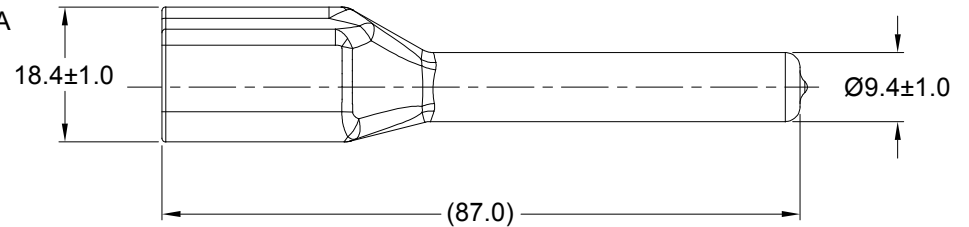

REVISIONS					
REV	ECO	DESCRIPTION	DATE	BY	APPR
A1	-	RELEASE NUMBER	13MAR20	BROOK	TOMMY

Ø6.2±1.0  
CABLE JACKET AREA

PART NUMBER CHART	
COLOR	PART NUMBER
GREY	ATP2P-BT
BLACK	ATP2P-BT-BK
YELLOW	ATP2P-BT-YW

NOTES: UNLESS OTHERWISE SPECIFIED

- THIS PART IS USED ON ATP04-2P RECEPTACLE  
ANY MODIFICATION DOES NOT INCLUDE AN END CAP.
- TEMPERATURE RATING : -29°C TO +100°C [-20°F TO +212°F]
- ALL DIMENSIONS ARE FOR REFERENCE USE ONLY.

SEE PART NUMBER CHART		REF:DTP2P-BT, DTP2P-BT-BK, DTP2P-BT-YW		
PART NUMBER		DESCRIPTION		ITEM
QUANTITY	<b>MATERIALS LIST</b>			
<b>UNLESS OTHERWISE SPECIFIED</b> 1) All dimensions are in metric(mm). 2) Tolerances are as follows: 1 PL DEC ±0.30 2 PL DEC ±0.15 3 PL DEC ±0.08 Fractions ±1/64 Angles ±1° 3) Note reference =		<b>SIGNATURES</b> DRAWN: <b>BROOK.DING</b> CHECKED: <b>ORION.LI</b> ENGINEER: APPROVAL: <b>TOMMY.XIE</b>		<b>DATE</b> 13MAR20 16MAR20 18MAR20
MATERIAL SPECIFICATIONS:		CUSTOMER:		<h1>Amphenol</h1> Sine Systems - www.amphenol-sine.com 44724 Morley Drive Clinton Township, MI 48036
PVC		THIS DRAWING IS SUPPLIED FOR INFORMATION ONLY. DESIGN FEATURES, SPECIFICATIONS AND PERFORMANCE DATA SHOWN HEREON ARE THE PROPERTY OF THE AMPHENOL CORPORATION. NO RIGHTS OF REPRODUCTION ARE IMPLIED. ALL DIMENSIONS ARE SUBJECT TO NORMAL MANUFACTURING VARIATIONS.		
PROCESS SPECIFICATIONS:		SCALE: <b>A C-</b> NONE		DWG NO: <b>ATP2P-BT-XX</b> REVISION <b>A1</b>
NEXT ASS'Y:		SHEET <b>1</b> OF <b>1</b>		