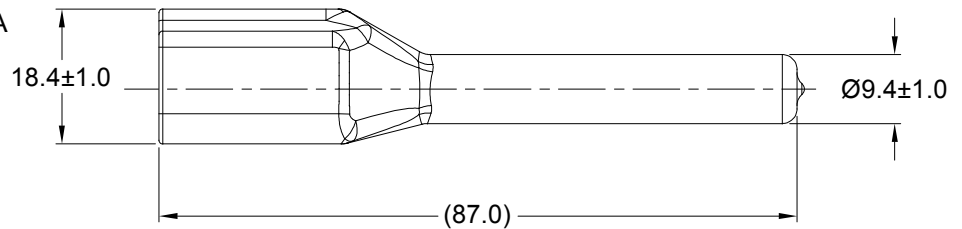

REVISIONS					
REV	ECO	DESCRIPTION	DATE	BY	APPR
A1	-	RELEASE NUMBER	13MAR20	BROOK	TOMMY

PART NUMBER CHART	
COLOR	PART NUMBER
GREY	ATP2P-BT
BLACK	ATP2P-BT-BK
YELLOW	ATP2P-BT-YW

NOTES: UNLESS OTHERWISE SPECIFIED

- THIS PART IS USED ON ATP04-2P RECEPTACLE ANY MODIFICATION DOES NOT INCLUDE AN END CAP.
- TEMPERATURE RATING : -29°C TO +100°C [-20°F TO +212°F]
- ALL DIMENSIONS ARE FOR REFERENCE USE ONLY.

SEE PART NUMBER CHART		REF:DTP2P-BT, DTP2P-BT-BK, DTP2P-BT-YW		
PART NUMBER		DESCRIPTION		ITEM
QUANTITY	MATERIALS LIST			
UNLESS OTHERWISE SPECIFIED 1) All dimensions are in metric(mm). 2) Tolerances are as follows: 1 PL DEC ±0.30 2 PL DEC ±0.15 3 PL DEC ±0.08 Fractions ±1/64 Angles ±1° 3) Note reference =		SIGNATURES DRAWN: BROOK.DING CHECKED: ORION.LI ENGINEER: APPROVAL: TOMMY.XIE		DATE 13MAR20 16MAR20 18MAR20
MATERIAL SPECIFICATIONS: PVC		CUSTOMER:		Amphenol Sine Systems - www.amphenol-sine.com 44724 Morley Drive Clinton Township, MI 48036
PROCESS SPECIFICATIONS:		THIS DRAWING IS SUPPLIED FOR INFORMATION ONLY. DESIGN FEATURES, SPECIFICATIONS AND PERFORMANCE DATA SHOWN HEREON ARE THE PROPERTY OF THE AMPHENOL CORPORATION. NO RIGHTS OF REPRODUCTION ARE IMPLIED. ALL DIMENSIONS ARE SUBJECT TO NORMAL MANUFACTURING VARIATIONS.		BOOT, ATP, 2 WAY, RECEPTACLE
NEXT ASS'Y:		SIZE A TYPE C- DWG NO: ATP2P-BT-XX REVISION A1	SCALE: NONE SHEET 1 OF 1	