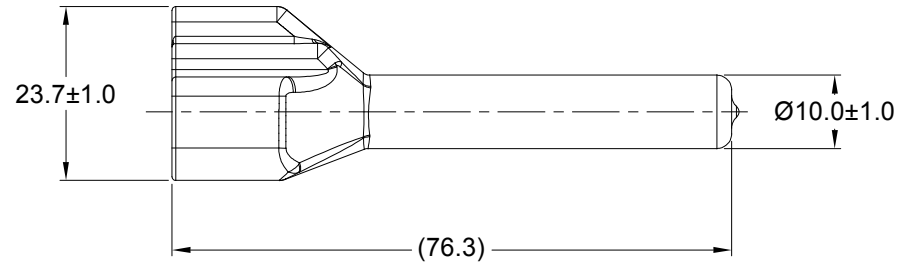

REVISIONS					
REV	ECO	DESCRIPTION	DATE	BY	APPR
A1	-	RELEASE NUMBER	13MAR20	BROOK	TOMMY

PART NUMBER CHART	
COLOR	PART NUMBER
GREY	ATP2S-BT
BLACK	ATP2S-BT-BK
YELLOW	ATP2S-BT-YW

SEE PART NUMBER CHART		REF: DTP2S-BT, DTP2S-BT-BK, DTP2S-BT-YW			
PART NUMBER		DESCRIPTION			
QUANTITY	MATERIALS LIST			ITEM	
UNLESS OTHERWISE SPECIFIED 1) All dimensions are in metric(mm). 2) Tolerances are as follows: 1 PL DEC ±0.30 2 PL DEC ±0.15 3 PL DEC ±0.08 Fractions ±1/64 Angles ±1° 3) Note reference =		SIGNATURES DRAWN: BROOK.DING CHECKED: ORION.LI ENGINEER: APPROVAL: TOMMY.XIE		DATE 13MAR20 16MAR20 18MAR20	
MATERIAL SPECIFICATIONS:		CUSTOMER:		<h1>Amphenol</h1> Sine Systems - www.amphenol-sine.com 44724 Morley Drive Clinton Township, MI 48036	
PVC		THIS DRAWING IS SUPPLIED FOR INFORMATION ONLY. DESIGN FEATURES, SPECIFICATIONS AND PERFORMANCE DATA SHOWN HEREON ARE THE PROPERTY OF THE AMPHENOL CORPORATION. NO RIGHTS OF REPRODUCTION ARE IMPLIED. ALL DIMENSIONS ARE SUBJECT TO NORMAL MANUFACTURING VARIATIONS.			
PROCESS SPECIFICATIONS:		NEXT ASS'Y:		SIZE A TYPE C- DWG NO: ATP2S-BT-XX REVISION A1	
SCALE: NONE				SHEET 1 OF 1	

NOTES: UNLESS OTHERWISE SPECIFIED

- THIS PART IS USED ON ATP06-2S PLUG WITH ANY MODIFICATION THAT DOES NOT INCLUDE AN END CAP.
- TEMPERATURE RATING : -29°C TO +100°C [-20°F TO +212°F]
- ALL DIMENSIONS ARE FOR REFERENCE USE ONLY.