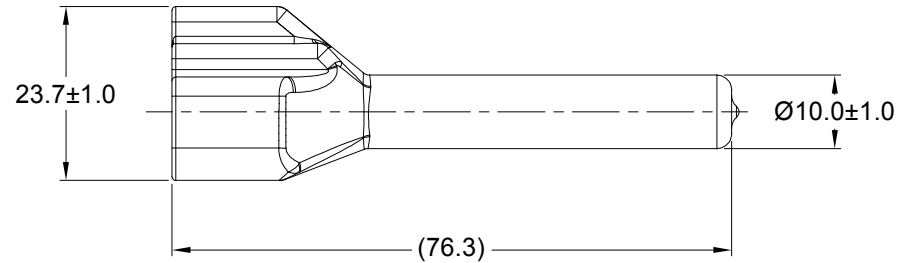

REVISIONS					
REV	ECO	DESCRIPTION	DATE	BY	APPR
A1	-	RELEASE NUMBER	13MAR20	BROOK	TOMMY

PART NUMBER CHART	
COLOR	PART NUMBER
GREY	ATP2S-BT
BLACK	ATP2S-BT-BK
YELLOW	ATP2S-BT-YW

NOTES: UNLESS OTHERWISE SPECIFIED

- THIS PART IS USED ON ATP06-2S PLUG WITH ANY MODIFICATION THAT DOES NOT INCLUDE AN END CAP.
- TEMPERATURE RATING : -29°C TO +100°C [-20°F TO +212°F]
- ALL DIMENSIONS ARE FOR REFERENCE USE ONLY.

SEE PART NUMBER CHART		REF: DTP2S-BT, DTP2S-BT-BK, DTP2S-BT-YW			
PART NUMBER		DESCRIPTION		ITEM	
QUANTITY	MATERIALS LIST				
UNLESS OTHERWISE SPECIFIED 1) All dimensions are in metric(mm). 2) Tolerances are as follows: 1 PL DEC ±0.30 2 PL DEC ±0.15 3 PL DEC ±0.08 Fractions ±1/64 Angles ±1° 3) Note reference =		SIGNATURES DRAWN: BROOK.DING CHECKED: ORION.LI ENGINEER: APPROVAL: TOMMY.XIE		DATE 13MAR20 16MAR20 18MAR20	
MATERIAL SPECIFICATIONS:		CUSTOMER:		<h1>Amphenol</h1> Sine Systems - www.amphenol-sine.com 44724 Morley Drive Clinton Township, MI 48036	
PVC		THIS DRAWING IS SUPPLIED FOR INFORMATION ONLY. DESIGN FEATURES, SPECIFICATIONS AND PERFORMANCE DATA SHOWN HEREON ARE THE PROPERTY OF THE AMPHENOL CORPORATION. NO RIGHTS OF REPRODUCTION ARE IMPLIED. ALL DIMENSIONS ARE SUBJECT TO NORMAL MANUFACTURING VARIATIONS.			
PROCESS SPECIFICATIONS:		NEXT ASS'Y:		SIZE A TYPE C- DWG NO: ATP2S-BT-XX REVISION A1	
		SCALE: NONE		SHEET 1 OF 1	