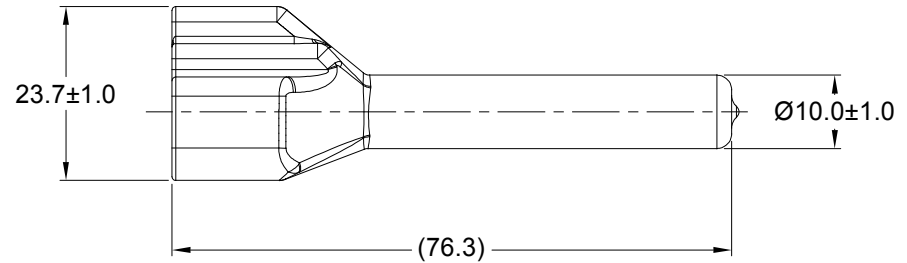

REVISIONS					
REV	ECO	DESCRIPTION	DATE	BY	APPR
A1	-	RELEASE NUMBER	13MAR20	BROOK	TOMMY

PART NUMBER CHART	
COLOR	PART NUMBER
GREY	ATP2S-BT
BLACK	ATP2S-BT-BK
YELLOW	ATP2S-BT-YW

NOTES: UNLESS OTHERWISE SPECIFIED

- THIS PART IS USED ON ATP06-2S PLUG WITH ANY MODIFICATION THAT DOES NOT INCLUDE AN END CAP.
- TEMPERATURE RATING : -29°C TO +100°C [-20°F TO +212°F]
- ALL DIMENSIONS ARE FOR REFERENCE USE ONLY.

SEE PART NUMBER CHART		REF: DTP2S-BT, DTP2S-BT-BK, DTP2S-BT-YW			
PART NUMBER		DESCRIPTION		ITEM	
QUANTITY	MATERIALS LIST				
UNLESS OTHERWISE SPECIFIED 1) All dimensions are in metric(mm). 2) Tolerances are as follows: 1 PL DEC ±0.30 2 PL DEC ±0.15 3 PL DEC ±0.08 Fractions ±1/64 Angles ±1° 3) Note reference =		SIGNATURES DRAWN: BROOK.DING CHECKED: ORION.LI ENGINEER: APPROVAL: TOMMY.XIE		DATE 13MAR20 16MAR20 18MAR20	
MATERIAL SPECIFICATIONS:		CUSTOMER:		<h1>Amphenol</h1> Sine Systems - www.amphenol-sine.com 44724 Morley Drive Clinton Township, MI 48036	
PVC		THIS DRAWING IS SUPPLIED FOR INFORMATION ONLY. DESIGN FEATURES, SPECIFICATIONS AND PERFORMANCE DATA SHOWN HEREON ARE THE PROPERTY OF THE AMPHENOL CORPORATION. NO RIGHTS OF REPRODUCTION ARE IMPLIED. ALL DIMENSIONS ARE SUBJECT TO NORMAL MANUFACTURING VARIATIONS.			
PROCESS SPECIFICATIONS:		SCALE: A C- NONE		DWG NO: ATP2S-BT-XX REVISION: A1	
NEXT ASS'Y:		SHEET 1 OF 1			