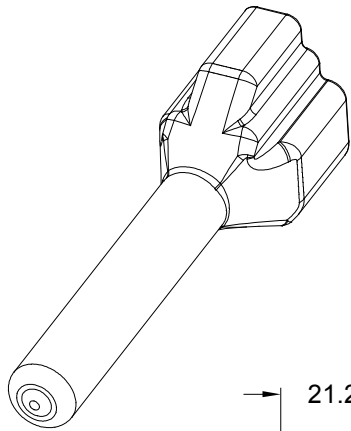

REVISIONS					
REV	ECO	DESCRIPTION	DATE	BY	APPR
A1	-	RELEASE NUMBER	13MAR20	BROOK	TOMMY

PART NUMBER CHART	
COLOR	PART NUMBER
GREY	ATP2S-BT
BLACK	ATP2S-BT-BK
YELLOW	ATP2S-BT-YW

NOTES: UNLESS OTHERWISE SPECIFIED

- THIS PART IS USED ON ATP06-2S PLUG WITH ANY MODIFICATION THAT DOES NOT INCLUDE AN END CAP.
- TEMPERATURE RATING : -29°C TO +100°C [-20°F TO +212°F]
- ALL DIMENSIONS ARE FOR REFERENCE USE ONLY.

SEE PART NUMBER CHART		REF: DTP2S-BT, DTP2S-BT-BK, DTP2S-BT-YW			
PART NUMBER		DESCRIPTION		ITEM	
QUANTITY	MATERIALS LIST				
UNLESS OTHERWISE SPECIFIED 1) All dimensions are in metric(mm). 2) Tolerances are as follows: 1 PL DEC ±0.30 2 PL DEC ±0.15 3 PL DEC ±0.08 Fractions ±1/64 Angles ±1° 3) Note reference =		SIGNATURES DRAWN: BROOK.DING CHECKED: ORION.LI ENGINEER: APPROVAL: TOMMY.XIE		DATE 13MAR20 16MAR20 18MAR20	
MATERIAL SPECIFICATIONS:		CUSTOMER:		<h1>Amphenol</h1> Sine Systems - www.amphenol-sine.com 44724 Morley Drive Clinton Township, MI 48036	
PVC		THIS DRAWING IS SUPPLIED FOR INFORMATION ONLY. DESIGN FEATURES, SPECIFICATIONS AND PERFORMANCE DATA SHOWN HEREON ARE THE PROPERTY OF THE AMPHENOL CORPORATION. NO RIGHTS OF REPRODUCTION ARE IMPLIED. ALL DIMENSIONS ARE SUBJECT TO NORMAL MANUFACTURING VARIATIONS.			
PROCESS SPECIFICATIONS:		SCALE: A C- NONE		DWG NO: ATP2S-BT-XX REVISION: A1	
NEXT ASS'Y:		SHEET 1 OF 1			