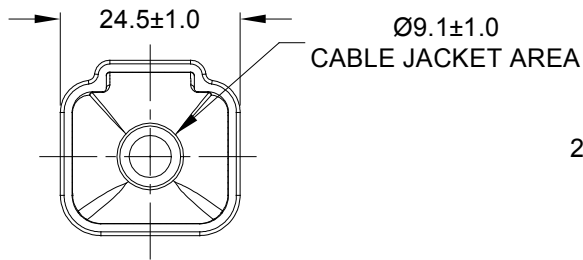

REVISIONS					
REV	ECO	DESCRIPTION	DATE	BY	APPR
A1	-	RELEASE NUMBER	13MAR20	BROOK	TOMMY

PART NUMBER CHART	
COLOR	PART NUMBER
GREY	ATP4P-BT
BLACK	ATP4P-BT-BK
YELLOW	ATP4P-BT-YW

NOTES: UNLESS OTHERWISE SPECIFIED

1. THIS PART IS USED ON ATP04-4P RECEPTACLE ANY MODIFICATION DOES NOT INCLUDE AN END CAP.
2. TEMPERATURE RATING : -29°C TO +100°C [-20°F TO +212°F]
3. ALL DIMENSIONS ARE FOR REFERENCE USE ONLY.

SEE PART NUMBER CHART		REF: DTP4P-BT , DTP4P-BT-BK , DTP4P-BT-YW		
PART NUMBER		DESCRIPTION		ITEM
QUANTITY	MATERIALS LIST			
UNLESS OTHERWISE SPECIFIED 1) All dimensions are in metric (mm). 2) Tolerances are as follows: 1 PL DEC ±0.30 2 PL DEC ±0.15 3 PL DEC ±0.08 Fractions ±1/64 Angles ±1° 3) Note reference =		SIGNATURES DRAWN: BROOK.DING CHECKED: ORION.LI ENGINEER: APPROVAL: TOMMY.XIE		DATE 13MAR20 16MAR20 18MAR20
MATERIAL SPECIFICATIONS:		CUSTOMER:		<h1>Amphenol</h1> Sine Systems - www.amphenol-sine.com 44724 Morley Drive Clinton Township, MI 48036
PVC		THIS DRAWING IS SUPPLIED FOR INFORMATION ONLY. DESIGN FEATURES, SPECIFICATIONS AND PERFORMANCE DATA SHOWN HEREON ARE THE PROPERTY OF THE AMPHENOL CORPORATION. NO RIGHTS OF REPRODUCTION ARE IMPLIED. ALL DIMENSIONS ARE SUBJECT TO NORMAL MANUFACTURING VARIATIONS.		
PROCESS SPECIFICATIONS:		SIZE A TYPE C- DWG NO: ATP4P-BT-XX REVISION A1		
NEXT ASS'Y:		SCALE: NONE		SHEET 1 OF 1