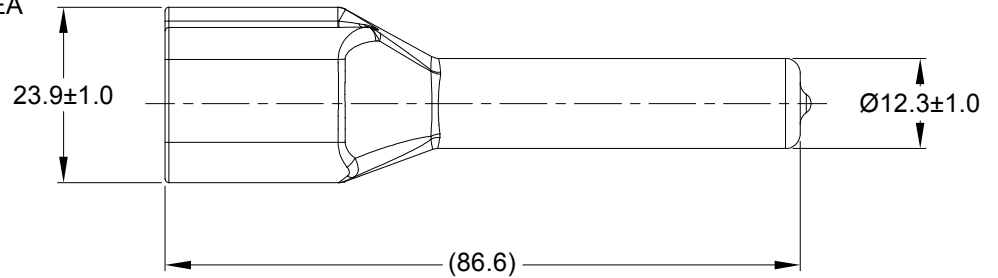

REVISIONS					
REV	ECO	DESCRIPTION	DATE	BY	APPR
A1	-	RELEASE NUMBER	13MAR20	BROOK	TOMMY

PART NUMBER CHART	
COLOR	PART NUMBER
GREY	ATP4P-BT
BLACK	ATP4P-BT-BK
YELLOW	ATP4P-BT-YW

NOTES: UNLESS OTHERWISE SPECIFIED

1. THIS PART IS USED ON ATP04-4P RECEPTACLE ANY MODIFICATION DOES NOT INCLUDE AN END CAP.
2. TEMPERATURE RATING : -29°C TO +100°C [-20°F TO +212°F]
3. ALL DIMENSIONS ARE FOR REFERENCE USE ONLY.

SEE PART NUMBER CHART		REF: DTP4P-BT , DTP4P-BT-BK , DTP4P-BT-YW		
PART NUMBER		DESCRIPTION		ITEM
QUANTITY	MATERIALS LIST			
UNLESS OTHERWISE SPECIFIED 1) All dimensions are in metric (mm). 2) Tolerances are as follows: 1 PL DEC ±0.30 2 PL DEC ±0.15 3 PL DEC ±0.08 Fractions ±1/64 Angles ±1° 3) Note reference =		SIGNATURES DRAWN: BROOK.DING CHECKED: ORION.LI ENGINEER: APPROVAL: TOMMY.XIE		DATE 13MAR20 16MAR20 18MAR20
MATERIAL SPECIFICATIONS:		CUSTOMER:		<h1>Amphenol</h1> Sine Systems - www.amphenol-sine.com 44724 Morley Drive Clinton Township, MI 48036
PVC		THIS DRAWING IS SUPPLIED FOR INFORMATION ONLY. DESIGN FEATURES, SPECIFICATIONS AND PERFORMANCE DATA SHOWN HEREON ARE THE PROPERTY OF THE AMPHENOL CORPORATION. NO RIGHTS OF REPRODUCTION ARE IMPLIED. ALL DIMENSIONS ARE SUBJECT TO NORMAL MANUFACTURING VARIATIONS.		
PROCESS SPECIFICATIONS:		SIZE A TYPE C- DWG NO: ATP4P-BT-XX REVISION A1		
NEXT ASS'Y:		SCALE: NONE		SHEET 1 OF 1