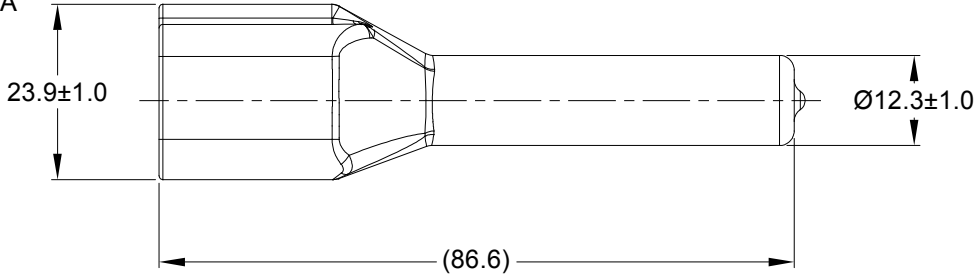

REVISIONS					
REV	ECO	DESCRIPTION	DATE	BY	APPR
A1	-	RELEASE NUMBER	13MAR20	BROOK	TOMMY

PART NUMBER CHART	
COLOR	PART NUMBER
GREY	ATP4P-BT
BLACK	ATP4P-BT-BK
YELLOW	ATP4P-BT-YW

NOTES: UNLESS OTHERWISE SPECIFIED

1. THIS PART IS USED ON ATP04-4P RECEPTACLE
ANY MODIFICATION DOES NOT INCLUDE AN END CAP.
2. TEMPERATURE RATING : -29°C TO +100°C [-20°F TO +212°F]
3. ALL DIMENSIONS ARE FOR REFERENCE USE ONLY.

SEE PART NUMBER CHART		REF: DTP4P-BT , DTP4P-BT-BK , DTP4P-BT-YW		
PART NUMBER		DESCRIPTION		ITEM
QUANTITY	MATERIALS LIST			
UNLESS OTHERWISE SPECIFIED 1) All dimensions are in metric (mm). 2) Tolerances are as follows: 1 PL DEC ±0.30 2 PL DEC ±0.15 3 PL DEC ±0.08 Fractions ±1/64 Angles ±1° 3) Note reference =		SIGNATURES DRAWN: BROOK.DING CHECKED: ORION.LI ENGINEER: APPROVAL: TOMMY.XIE		DATE 13MAR20 16MAR20 18MAR20
MATERIAL SPECIFICATIONS:		CUSTOMER:		<h1>Amphenol</h1> Sine Systems - www.amphenol-sine.com 44724 Morley Drive Clinton Township, MI 48036
PVC		THIS DRAWING IS SUPPLIED FOR INFORMATION ONLY. DESIGN FEATURES, SPECIFICATIONS AND PERFORMANCE DATA SHOWN HEREON ARE THE PROPERTY OF THE AMPHENOL CORPORATION. NO RIGHTS OF REPRODUCTION ARE IMPLIED. ALL DIMENSIONS ARE SUBJECT TO NORMAL MANUFACTURING VARIATIONS.		
PROCESS SPECIFICATIONS:		SIZE A TYPE C- DWG NO: ATP4P-BT-XX REVISION A1		
NEXT ASS'Y:		SCALE: NONE		SHEET 1 OF 1