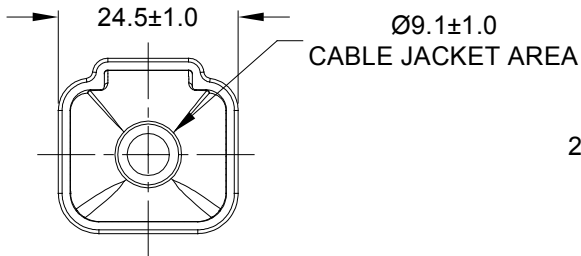

REVISIONS					
REV	ECO	DESCRIPTION	DATE	BY	APPR
A1	-	RELEASE NUMBER	13MAR20	BROOK	TOMMY

PART NUMBER CHART	
COLOR	PART NUMBER
GREY	ATP4P-BT
BLACK	ATP4P-BT-BK
YELLOW	ATP4P-BT-YW

NOTES: UNLESS OTHERWISE SPECIFIED

1. THIS PART IS USED ON ATP04-4P RECEPTACLE
ANY MODIFICATION DOES NOT INCLUDE AN END CAP.
2. TEMPERATURE RATING : -29°C TO +100°C [-20°F TO +212°F]
3. ALL DIMENSIONS ARE FOR REFERENCE USE ONLY.

SEE PART NUMBER CHART		REF: DTP4P-BT , DTP4P-BT-BK , DTP4P-BT-YW		
PART NUMBER		DESCRIPTION		ITEM
QUANTITY	MATERIALS LIST			
UNLESS OTHERWISE SPECIFIED 1) All dimensions are in metric (mm). 2) Tolerances are as follows: 1 PL DEC ±0.30 2 PL DEC ±0.15 3 PL DEC ±0.08 Fractions ±1/64 Angles ±1° 3) Note reference =		SIGNATURES DRAWN: BROOK.DING CHECKED: ORION.LI ENGINEER: APPROVAL: TOMMY.XIE		DATE 13MAR20 16MAR20 18MAR20
MATERIAL SPECIFICATIONS:		CUSTOMER:		<h1>Amphenol</h1> Sine Systems - www.amphenol-sine.com 44724 Morley Drive Clinton Township, MI 48036
PVC		THIS DRAWING IS SUPPLIED FOR INFORMATION ONLY. DESIGN FEATURES, SPECIFICATIONS AND PERFORMANCE DATA SHOWN HEREON ARE THE PROPERTY OF THE AMPHENOL CORPORATION. NO RIGHTS OF REPRODUCTION ARE IMPLIED. ALL DIMENSIONS ARE SUBJECT TO NORMAL MANUFACTURING VARIATIONS.		
PROCESS SPECIFICATIONS:		SIZE A TYPE C- DWG NO: ATP4P-BT-XX REVISION A1		
NEXT ASS'Y:		SCALE: NONE		SHEET 1 OF 1