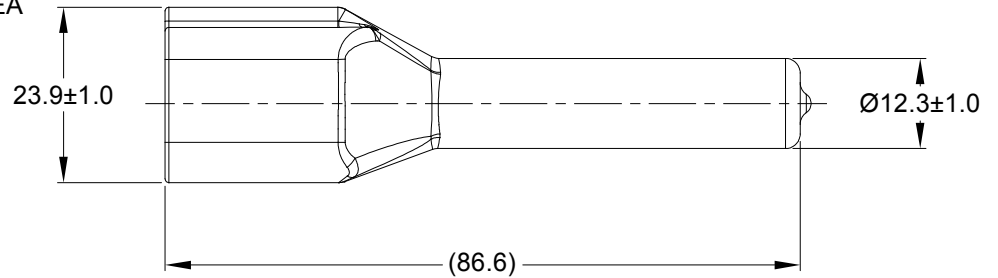

REVISIONS					
REV	ECO	DESCRIPTION	DATE	BY	APPR
A1	-	RELEASE NUMBER	13MAR20	BROOK	TOMMY

PART NUMBER CHART	
COLOR	PART NUMBER
GREY	ATP4P-BT
BLACK	ATP4P-BT-BK
YELLOW	ATP4P-BT-YW

NOTES: UNLESS OTHERWISE SPECIFIED

1. THIS PART IS USED ON ATP04-4P RECEPTACLE ANY MODIFICATION DOES NOT INCLUDE AN END CAP.
2. TEMPERATURE RATING : -29°C TO +100°C [-20°F TO +212°F]
3. ALL DIMENSIONS ARE FOR REFERENCE USE ONLY.

SEE PART NUMBER CHART		REF: DTP4P-BT , DTP4P-BT-BK , DTP4P-BT-YW		
PART NUMBER		DESCRIPTION		ITEM
QUANTITY	MATERIALS LIST			
UNLESS OTHERWISE SPECIFIED 1) All dimensions are in metric(mm). 2) Tolerances are as follows: 1 PL DEC ±0.30 2 PL DEC ±0.15 3 PL DEC ±0.08 Fractions ±1/64 Angles ±1° 3) Note reference =		SIGNATURES DRAWN: BROOK.DING CHECKED: ORION.LI ENGINEER: APPROVAL: TOMMY.XIE		DATE 13MAR20 16MAR20 18MAR20
MATERIAL SPECIFICATIONS:		CUSTOMER:		<h1>Amphenol</h1> Sine Systems - www.amphenol-sine.com 44724 Morley Drive Clinton Township, MI 48036
PVC		THIS DRAWING IS SUPPLIED FOR INFORMATION ONLY. DESIGN FEATURES, SPECIFICATIONS AND PERFORMANCE DATA SHOWN HEREON ARE THE PROPERTY OF THE AMPHENOL CORPORATION. NO RIGHTS OF REPRODUCTION ARE IMPLIED. ALL DIMENSIONS ARE SUBJECT TO NORMAL MANUFACTURING VARIATIONS.		
PROCESS SPECIFICATIONS:		SIZE A TYPE C- DWG NO: ATP4P-BT-XX REVISION A1		
NEXT ASS'Y:		SCALE: NONE		SHEET 1 OF 1