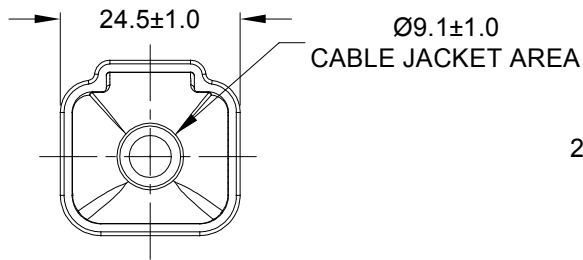

REVISIONS					
REV	ECO	DESCRIPTION	DATE	BY	APPR
A1	-	RELEASE NUMBER	13MAR20	BROOK	TOMMY

PART NUMBER CHART	
COLOR	PART NUMBER
GREY	ATP4P-BT
BLACK	ATP4P-BT-BK
YELLOW	ATP4P-BT-YW

NOTES: UNLESS OTHERWISE SPECIFIED

1. THIS PART IS USED ON ATP04-4P RECEPTACLE ANY MODIFICATION DOES NOT INCLUDE AN END CAP.
2. TEMPERATURE RATING : -29°C TO +100°C [-20°F TO +212°F]
3. ALL DIMENSIONS ARE FOR REFERENCE USE ONLY.

SEE PART NUMBER CHART		REF: DTP4P-BT , DTP4P-BT-BK , DTP4P-BT-YW		
PART NUMBER		DESCRIPTION		ITEM
QUANTITY	MATERIALS LIST			
UNLESS OTHERWISE SPECIFIED 1) All dimensions are in metric(mm). 2) Tolerances are as follows: 1 PL DEC ±0.30 2 PL DEC ±0.15 3 PL DEC ±0.08 Fractions ±1/64 Angles ±1° 3) Note reference =		SIGNATURES DRAWN: BROOK.DING CHECKED: ORION.LI ENGINEER: APPROVAL: TOMMY.XIE		DATE 13MAR20 16MAR20 18MAR20
MATERIAL SPECIFICATIONS:		CUSTOMER:		<h1>Amphenol</h1> Sine Systems - www.amphenol-sine.com 44724 Morley Drive Clinton Township, MI 48036
PVC		THIS DRAWING IS SUPPLIED FOR INFORMATION ONLY. DESIGN FEATURES, SPECIFICATIONS AND PERFORMANCE DATA SHOWN HEREON ARE THE PROPERTY OF THE AMPHENOL CORPORATION. NO RIGHTS OF REPRODUCTION ARE IMPLIED. ALL DIMENSIONS ARE SUBJECT TO NORMAL MANUFACTURING VARIATIONS.		
PROCESS SPECIFICATIONS:		SIZE A TYPE C- DWG NO: ATP4P-BT-XX REVISION A1		
NEXT ASS'Y:		SCALE: NONE		SHEET 1 OF 1