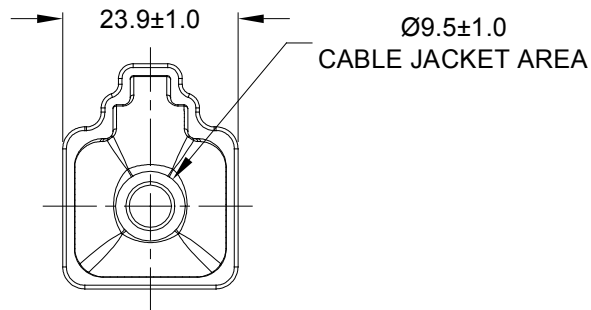

REVISIONS					
REV	ECO	DESCRIPTION	DATE	BY	APPR
A1	-	RELEASE NUMBER	13MAR20	BROOK	TOMMY

PART NUMBER CHART	
COLOR	PART NUMBER
GREY	ATP4S-BT
BLACK	ATP4S-BT-BK
YELLOW	ATP4S-BT-YW

NOTES: UNLESS OTHERWISE SPECIFIED

1. THIS PART IS USED ON ATP06-4S PLUG WITH ANY MODIFICATION THAT DOES NOT INCLUDE AN END CAP.
2. TEMPERATURE RATING : -29°C TO +100°C [-20°F TO +212°F]
3. ALL DIMENSIONS ARE FOR REFERENCE USE ONLY.

SEE PART NUMBER CHART		REF: DTP4S-BT, DTP4S-BT-BK, DTP4S-BT-YW		
PART NUMBER		DESCRIPTION		ITEM
QUANTITY	MATERIALS LIST			
UNLESS OTHERWISE SPECIFIED 1) All dimensions are in metric (mm). 2) Tolerances are as follows: 1 PL DEC ±0.30 2 PL DEC ±0.15 3 PL DEC ±0.08 Fractions ±1/64 Angles ±1° 3) Note reference =		SIGNATURES DRAWN: BROOK.DING CHECKED: ORION.LI ENGINEER: APPROVAL: TOMMY.XIE		DATE 13MAR20 16MAR20 18MAR20
MATERIAL SPECIFICATIONS:		CUSTOMER:		<h1>Amphenol</h1> Sine Systems - www.amphenol-sine.com 44724 Morley Drive Clinton Township, MI 48036
PVC		THIS DRAWING IS SUPPLIED FOR INFORMATION ONLY. DESIGN FEATURES, SPECIFICATIONS AND PERFORMANCE DATA SHOWN HEREON ARE THE PROPERTY OF THE AMPHENOL CORPORATION. NO RIGHTS OF REPRODUCTION ARE IMPLIED. ALL DIMENSIONS ARE SUBJECT TO NORMAL MANUFACTURING VARIATIONS.		
PROCESS SPECIFICATIONS:		SIZE: A C- TYPE: ATP4S-BT-XX DWG NO: ATP4S-BT-XX REVISION: A1		
NEXT ASSY:		SCALE: NONE		SHEET 1 OF 1