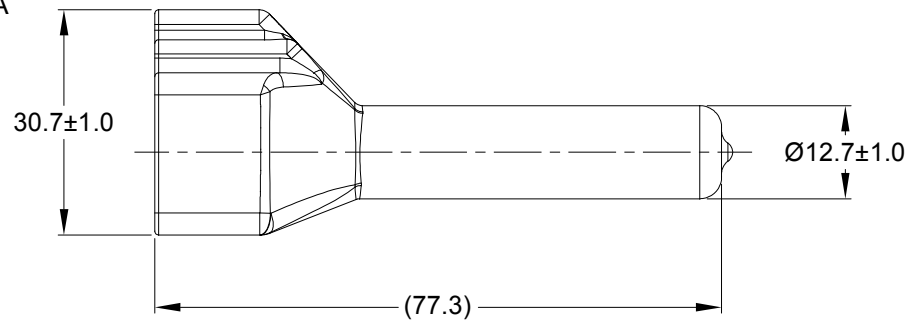

REVISIONS					
REV	ECO	DESCRIPTION	DATE	BY	APPR
A1	-	RELEASE NUMBER	13MAR20	BROOK	TOMMY

PART NUMBER CHART	
COLOR	PART NUMBER
GREY	ATP4S-BT
BLACK	ATP4S-BT-BK
YELLOW	ATP4S-BT-YW

NOTES: UNLESS OTHERWISE SPECIFIED

1. THIS PART IS USED ON ATP06-4S PLUG WITH ANY MODIFICATION THAT DOES NOT INCLUDE AN END CAP.
2. TEMPERATURE RATING : -29°C TO +100°C [-20°F TO +212°F]
3. ALL DIMENSIONS ARE FOR REFERENCE USE ONLY.

SEE PART NUMBER CHART		REF: DTP4S-BT, DTP4S-BT-BK, DTP4S-BT-YW		
PART NUMBER		DESCRIPTION		ITEM
QUANTITY	MATERIALS LIST			
UNLESS OTHERWISE SPECIFIED 1) All dimensions are in metric (mm). 2) Tolerances are as follows: 1 PL DEC ±0.30 2 PL DEC ±0.15 3 PL DEC ±0.08 Fractions ±1/64 Angles ±1° 3) Note reference =		SIGNATURES DRAWN: BROOK.DING CHECKED: ORION.LI ENGINEER: APPROVAL: TOMMY.XIE		DATE 13MAR20 16MAR20 18MAR20
MATERIAL SPECIFICATIONS:		CUSTOMER:		<h1>Amphenol</h1> Sine Systems - www.amphenol-sine.com 44724 Morley Drive Clinton Township, MI 48036
PVC		THIS DRAWING IS SUPPLIED FOR INFORMATION ONLY. DESIGN FEATURES, SPECIFICATIONS AND PERFORMANCE DATA SHOWN HEREON ARE THE PROPERTY OF THE AMPHENOL CORPORATION. NO RIGHTS OF REPRODUCTION ARE IMPLIED. ALL DIMENSIONS ARE SUBJECT TO NORMAL MANUFACTURING VARIATIONS.		
PROCESS SPECIFICATIONS:		SIZE: A C- TYPE: ATP4S-BT-XX DWG NO: ATP4S-BT-XX REVISION: A1		
NEXT ASSY:		SCALE: NONE		SHEET 1 OF 1