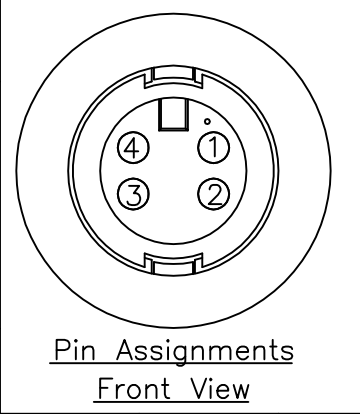

AU-04AFFM-LL6AXX

XX :01~99Meter
 01 :01Meter
 02 :02Meters
 ...
 99 :99Meters

Cable Length(L):01~99Meters

- Note:
- * @C Important Dimension To Check.
 - * Waterproof Rate: IP66
 - * Connector: Nylon+GF, Black
 - * Female Pin: Copper Alloy, Gold Plated
 - * Nut: Nylon+GF, Black
 - * Ring: EPDM, Black
 - * Cable: UL2464 26AWG*4C+Drain+Al/My PVC Jacket (UV Resistant) OD=4.8mm, Black
 - * Cable Length Tolerance: 01M:40mm
 02M~05M:60mm
 06M~10M:100mm
 11M~30M:200mm
 31M~99M:500mm

| | | |
|---------|------------|---|
| 4 | White | 白 |
| 3 | Green | 綠 |
| 2 | Red | 紅 |
| 1 | Brown | 棕 |
| Conn. | Wire Color | |
| Pin Out | | |

| | | |
|-----------|---------|------------------------------------|
| UNIT:mm | | TITLE |
| TOLERANCE | ±0.5 | Mini,Cable Lock 4Pin F Conn F Pin. |
| SCALE | Free | SHEET 1 OF 1 |
| REV. D | SIZE A4 | @C :Inspection Item |