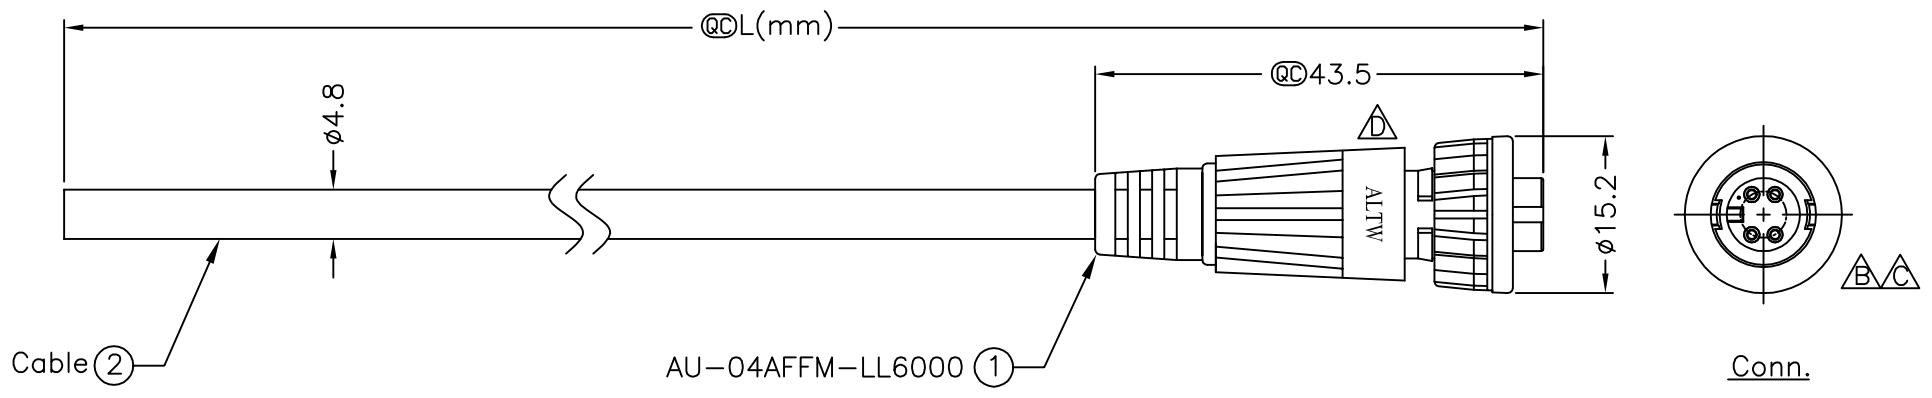

AU-04AFFM-LL6AXX

XX :01~99Meter
 01 :01Meter
 02 :02Meters
 ...
 99 :99Meters

Cable Length(L):01~99Meters

- Note:
- * @C Important Dimension To Check.
 - * Waterproof Rate: IP66
 - * Connector: Nylon+GF, Black
 - * Female Pin: Copper Alloy, Gold Plated
 - * Nut: Nylon+GF, Black
 - * Ring: EPDM, Black
 - * Cable: UL2464 26AWG*4C+Drain+Al/My PVC Jacket (UV Resistant) OD=4.8mm, Black
 - * Cable Length Tolerance: 01M:40mm
 02M~05M:60mm
 06M~10M:100mm
 11M~30M:200mm
 31M~99M:500mm

| | | |
|---------|------------|---|
| 4 | White | 白 |
| 3 | Green | 綠 |
| 2 | Red | 紅 |
| 1 | Brown | 棕 |
| Conn. | Wire Color | |
| Pin Out | | |

| | | |
|-----------|---------|------------------------------------|
| UNIT:mm | | TITLE |
| TOLERANCE | ±0.5 | Mini,Cable Lock 4Pin F Conn F Pin. |
| SCALE | Free | SHEET 1 OF 1 |
| REV. D | SIZE A4 | @C :Inspection Item |