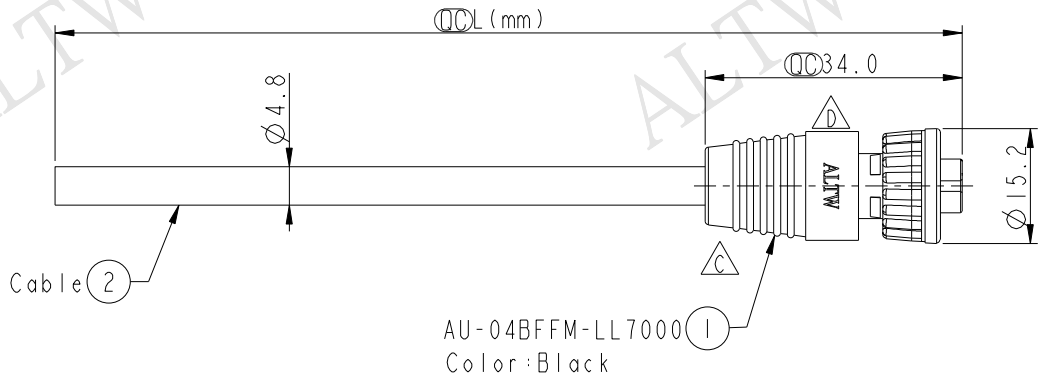

REV.	ECN NO.	DATE	SIGN	DESCRIPTION
B	LEN-0C0265-269	2010/11/25	Ivan Lin	Change View & Frame
C	LEN1110462-467	2011/01/13	Vicky	Mini Size Molding 外觀變更
D	LEN1540231~36	2015/03/10	Jinhai	Change Logo

AU-04BFFM-LL7A~~XX~~

- XX : 01~99Meters
- 01 : 01Meter
- 02 : 02Meters
- ...
- 99 : 99Meters

Cable Length(L): 01~99Meters

Note:

- $\varnothing$ Important Dimension.
- Waterproof Rate: IP67
- Connector: Nylon+GF, Black.
- Female Pin: Copper Alloy, Gold Plated
- Lock Nut: Nylon+GF, Black.
- O-Ring: EPDM, Black.
- Cable: UL2464 26AWG*4C+D+A, Black, PVC Jacket, UV Resistant, OD=4.8mm.
- Cable Length Tolerance:
  - 02M~05M: ±60mm
  - 06M~10M: ±100mm
  - 11M~30M: ±200mm
  - 31M~99M: ±500mm