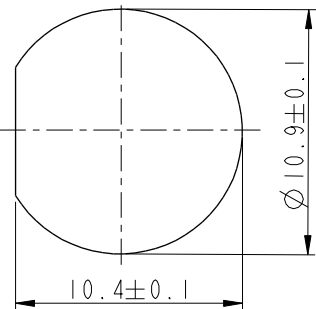

PCB Layout

Recommended Panel Cut-Out

Pin Assignments Front View

△

With Liquid Glue

Note: △

- * ⌀ Important Dimension.
- * Waterproof Rate: IP67, Unmated
- * Housing: Thermoplastic, Black
- * Pin: Copper Alloy, Gold Plated
- * Nut: Thermoplastic, Black
- * Gasket: Rubber, Black
- △ * Use with waterproof cap or dust cap
Panel Thickness max: 2.5mm
- △ * Use without waterproof cap or dust cap
Panel Thickness max: 3.5mm
- * Gasket and Nut are packed separately in PE bags.

UNIT:mm		
TOLERANCE	.X ±0.25	.XX ±0.1
	.XXX ±0.05	ANGLES ±1°

TITLE Mini Panel Lock 4Pin M Conn. M Pin		
SCALE 2:1	SIZE A4	SHEET 1 OF 1
REV. E	WC-REV. A.2	⌀: Inspection item

Amphenol LTW
安費諾亮泰企業股份有限公司

ITEM NO AU-04PMMP-LC7001	DRAWN BY Ruru	DATE 2019-02-18
DWG NO AU-04PMMP-LC7001	CHECKED BY Rita	DATE 2019-02-18
CUSTOMER ALTW	APPROVED BY Max	DATE 2019-02-18