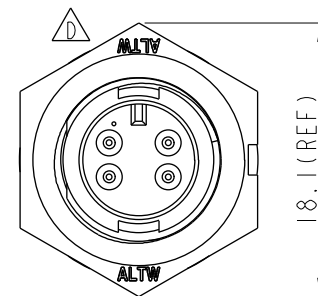

PCB Layout

Recommended Panel Cut-Out

Pin Assignments Front View

△

With Liquid Glue

Note: △

- * ⌀ Important Dimension.
- * Waterproof Rate: IP67, Unmated
- * Housing: Thermoplastic, Black
- * Pin: Copper Alloy, Gold Plated
- * Nut: Thermoplastic, Black
- * Gasket: Rubber, Black
- △ * Use with waterproof cap or dust cap
Panel Thickness max: 2.5mm
- △ * Use without waterproof cap or dust cap
Panel Thickness max: 3.5mm
- * Gasket and Nut are packed separately in PE bags.

UNIT:mm		
TOLERANCE	.X ±0.25	.XX ±0.1
	.XXX ±0.05	ANGLES ±1°

TITLE Mini Panel Lock 4Pin M Conn. M Pin		
SCALE 2:1	SIZE A4	SHEET 1 OF 1
REV. E	WC-REV. A.2	⌀: Inspection item

Amphenol LTW
安費諾亮泰企業股份有限公司

ITEM NO AU-04PMMP-LC7001	DRAWN BY Ruru	DATE 2019-02-18
DWG NO AU-04PMMP-LC7001	CHECKED BY Rita	DATE 2019-02-18
CUSTOMER ALTW	APPROVED BY Max	DATE 2019-02-18