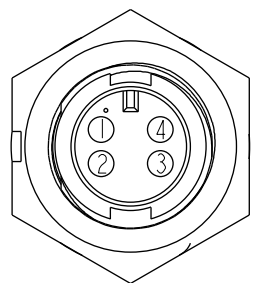

PCB Layout

Recommended Panel Cut-Out

Pin Assignments Front View

△

With Liquid Glue

Note: △

- * ⌀ Important Dimension.
- * Waterproof Rate: IP67, Unmated
- * Housing: Thermoplastic, Black
- * Pin: Copper Alloy, Gold Plated
- * Nut: Thermoplastic, Black
- * Gasket: Rubber, Black
- △ * Use with waterproof cap or dust cap
Panel Thickness max: 2.5mm
- △ * Use without waterproof cap or dust cap
Panel Thickness max: 3.5mm
- * Gasket and Nut are packed separately in PE bags.

UNIT:mm		
TOLERANCE	.X ±0.25	.XX ±0.1
	.XXX ±0.05	ANGLES ±1°

TITLE Mini Panel Lock 4Pin M Conn. M Pin		
SCALE 2:1	SIZE A4	SHEET 1 OF 1
REV. E	WC-REV. A.2	⌀: Inspection item

Amphenol LTW
安費諾亮泰企業股份有限公司

ITEM NO AU-04PMMP-LC7001	DRAWN BY Ruru	DATE 2019-02-18
DWG NO AU-04PMMP-LC7001	CHECKED BY Rita	DATE 2019-02-18
CUSTOMER ALTW	APPROVED BY Max	DATE 2019-02-18