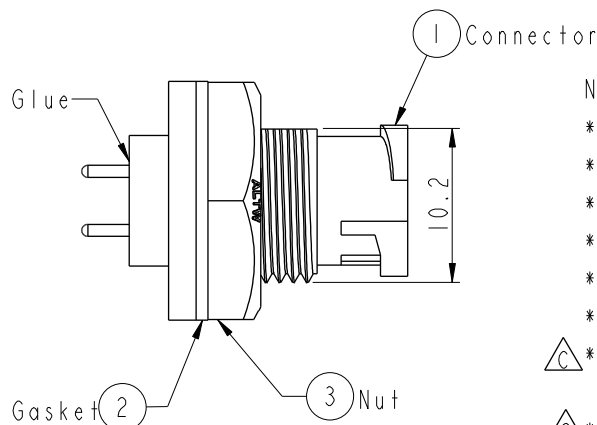

PCB Layout

Recommended Panel Cut-Out

Pin Assignments Front View

△

With Liquid Glue

Note: △

- * ⌀ Important Dimension.
- * Waterproof Rate: IP67, Unmated
- * Housing: Thermoplastic, Black
- * Pin: Copper Alloy, Gold Plated
- * Nut: Thermoplastic, Black
- * Gasket: Rubber, Black
- △ * Use with waterproof cap or dust cap
Panel Thickness max: 2.5mm
- △ * Use without waterproof cap or dust cap
Panel Thickness max: 3.5mm
- * Gasket and Nut are packed separately in PE bags.

UNIT:mm		
TOLERANCE	.X ±0.25	.XX ±0.1
	.XXX ±0.05	ANGLES ±1°

TITLE Mini Panel Lock 4Pin M Conn. M Pin		
SCALE 2:1	SIZE A4	SHEET 1 OF 1
REV. E	WC-REV. A.2	⌀: Inspection item

Amphenol LTW
安費諾亮泰企業股份有限公司

ITEM NO AU-04PMMP-LC7001	DRAWN BY Ruru	DATE 2019-02-18
DWG NO AU-04PMMP-LC7001	CHECKED BY Rita	DATE 2019-02-18
CUSTOMER ALTW	APPROVED BY Max	DATE 2019-02-18