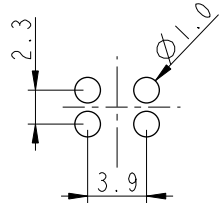

PCB Layout

Recommended Panel Cut-Out

Pin Assignments Front View

△

With Liquid Glue

Note: △

- * ⌀ Important Dimension.
- * Waterproof Rate: IP67, Unmated
- * Housing: Thermoplastic, Black
- * Pin: Copper Alloy, Gold Plated
- * Nut: Thermoplastic, Black
- * Gasket: Rubber, Black
- △ * Use with waterproof cap or dust cap
Panel Thickness max: 2.5mm
- △ * Use without waterproof cap or dust cap
Panel Thickness max: 3.5mm
- * Gasket and Nut are packed separately in PE bags.

UNIT:mm		
TOLERANCE	.X ±0.25	.XX ±0.1
	.XXX ±0.05	ANGLES ±1°

TITLE Mini Panel Lock 4Pin M Conn. M Pin		
SCALE 2:1	SIZE A4	SHEET 1 OF 1
REV. E	WC-REV. A.2	⌀: Inspection item

Amphenol LTW
安費諾亮泰企業股份有限公司

ITEM NO AU-04PMMP-LC7001	DRAWN BY Ruru	DATE 2019-02-18
DWG NO AU-04PMMP-LC7001	CHECKED BY Rita	DATE 2019-02-18
CUSTOMER ALTW	APPROVED BY Max	DATE 2019-02-18