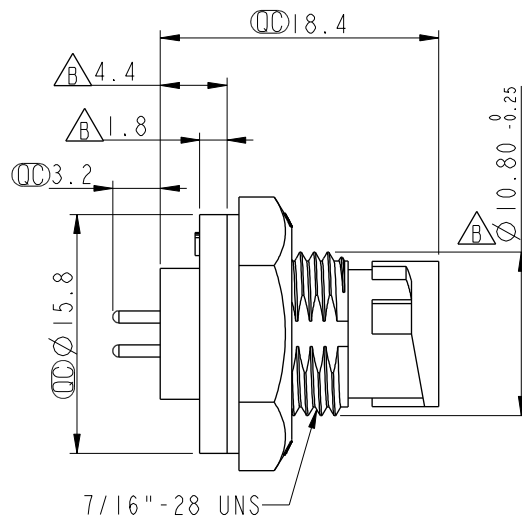

PCB Layout

Recommended Panel Cut-Out

Pin Assignments Front View

△

With Liquid Glue

Note: △

- * ⌀ Important Dimension.
- * Waterproof Rate: IP67, Unmated
- * Housing: Thermoplastic, Black
- * Pin: Copper Alloy, Gold Plated
- * Nut: Thermoplastic, Black
- * Gasket: Rubber, Black
- △ * Use with waterproof cap or dust cap
Panel Thickness max: 2.5mm
- △ * Use without waterproof cap or dust cap
Panel Thickness max: 3.5mm
- * Gasket and Nut are packed separately in PE bags.

UNIT:mm		
TOLERANCE	.X ±0.25	.XX ±0.1
	.XXX ±0.05	ANGLES ±1°

TITLE Mini Panel Lock 4Pin M Conn. M Pin		
SCALE 2:1	SIZE A4	SHEET 1 OF 1
REV. E	WC-REV. A.2	⌀: Inspection item

Amphenol LTW
安費諾亮泰企業股份有限公司

ITEM NO AU-04PMMP-LC7001	DRAWN BY Ruru	DATE 2019-02-18
DWG NO AU-04PMMP-LC7001	CHECKED BY Rita	DATE 2019-02-18
CUSTOMER ALTW	APPROVED BY Max	DATE 2019-02-18