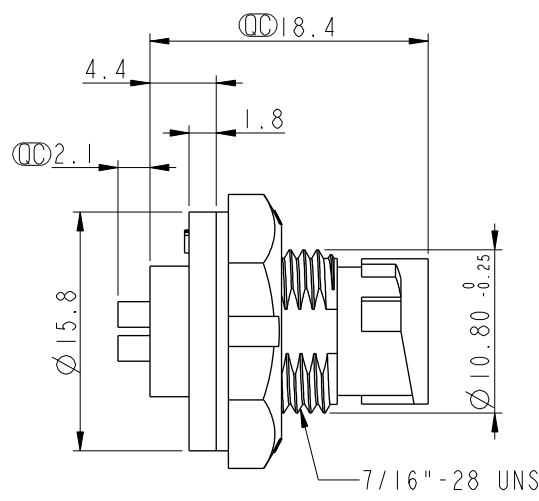

REV.	ECN NO.	DATE	SIGN	DESCRIPTION
B	LEN-8A0143	2008/09/15	Shin	Add Notes
C	LEN1530170	2014/12/18	Ruru	Change Logo
D	CI90268	2019/02/18	Ruru	Modify Note

Recommended Panel Cut-Out

Pin Assignments Front View

**△ Note:**

- \* **Ⓞ** Important Dimension.
- \* Waterproof Rate: IP67, Unmated
- \* Housing: Thermoplastic, Black
- \* Pin: Copper Alloy, Gold Plated
- \* Nut: Thermoplastic, Black
- \* Gasket: Rubber, Black

- △ B** \* Use with waterproof cap or dust cap  
Panel Thickness max: 2.5mm
- △ B** \* Use without waterproof cap or dust cap  
Panel Thickness max: 3.5mm
- \* Gasket and Nut are packed separately in PE bags.

UNIT:mm		TITLE Mini Panel Lock 4Pin M Conn. M Pin			ITEM NO AU-04PMMS-LC7001		DRAWN BY Ruru		DATE 2019-02-18			
		SCALE 2:1			SIZE A4		DWG NO AU-04PMMS-LC7001		CHECKED BY Rita		DATE 2019-02-18	
		REV. D			WC-REV. A.2		CUSTOMER ALTW		APPROVED BY Max		DATE 2019-02-18	
		TOLERANCE .X ±0.25 .XX ±0.1 .XXX ±0.05 ANGLES ±1°			SHEET 1 OF 1		<b>Amphenol LTW</b> <b>安費諾亮泰企業股份有限公司</b>					
<b>Ⓞ</b> : Inspection item												