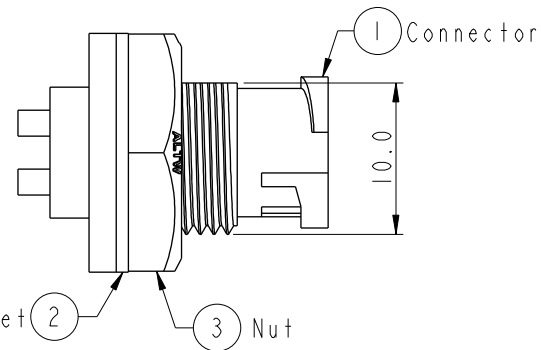

REV.	ECN NO.	DATE	SIGN	DESCRIPTION
B	LEN-8A0143	2008/09/15	Shin	Add Notes
C	LEN1530170	2014/12/18	Ruru	Change Logo
D	CI90268	2019/02/18	Ruru	Modify Note

Recommended Panel Cut-Out

Pin Assignments Front View

**△ Note:**

- \* **Ⓞ** Important Dimension.
- \* Waterproof Rate: IP67, Unmated
- \* Housing: Thermoplastic, Black
- \* Pin: Copper Alloy, Gold Plated
- \* Nut: Thermoplastic, Black
- \* Gasket: Rubber, Black

- △ B** \* Use with waterproof cap or dust cap  
Panel Thickness max: 2.5mm
- △ B** \* Use without waterproof cap or dust cap  
Panel Thickness max: 3.5mm
- \* Gasket and Nut are packed separately in PE bags.

UNIT:mm		TITLE Mini Panel Lock 4Pin M Conn. M Pin			ITEM NO AU-04PMMS-LC7001		DRAWN BY Ruru		DATE 2019-02-18			
		SCALE 2:1			SIZE A4		DWG NO AU-04PMMS-LC7001		CHECKED BY Rita		DATE 2019-02-18	
		REV. D			WC-REV. A.2		CUSTOMER ALTW		APPROVED BY Max		DATE 2019-02-18	
		TOLERANCE .X ±0.25 .XX ±0.1 .XXX ±0.05 ANGLES ±1°			SHEET 1 OF 1		<b>Amphenol LTW</b> <b>安費諾亮泰企業股份有限公司</b>					
<b>Ⓞ</b> : Inspection item												