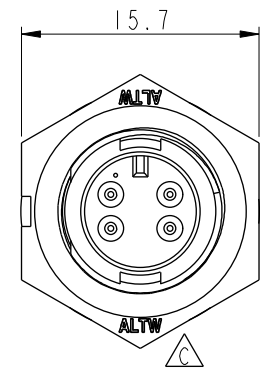

REV.	ECN NO.	DATE	SIGN	DESCRIPTION
B	LEN-8A0143	2008/09/15	Shin	Add Notes
C	LEN1530170	2014/12/18	Ruru	Change Logo
D	CI90268	2019/02/18	Ruru	Modify Note

Recommended Panel Cut-Out

Pin Assignments Front View

**△ Note:**

- \* **Ⓞ** Important Dimension.
- \* Waterproof Rate: IP67, Unmated
- \* Housing: Thermoplastic, Black
- \* Pin: Copper Alloy, Gold Plated
- \* Nut: Thermoplastic, Black
- \* Gasket: Rubber, Black

- △ B** \* Use with waterproof cap or dust cap  
Panel Thickness max: 2.5mm
- △ B** \* Use without waterproof cap or dust cap  
Panel Thickness max: 3.5mm
- \* Gasket and Nut are packed separately in PE bags.

UNIT:mm		TITLE Mini Panel Lock 4Pin M Conn. M Pin			ITEM NO AU-04PMMS-LC7001		DRAWN BY Ruru		DATE 2019-02-18			
		SCALE 2:1			SIZE A4		DWG NO AU-04PMMS-LC7001		CHECKED BY Rita		DATE 2019-02-18	
		REV. D			WC-REV. A.2		CUSTOMER ALTW		APPROVED BY Max		DATE 2019-02-18	
		TOLERANCE .X ±0.25 .XX ±0.1 .XXX ±0.05 ANGLES ±1°			SHEET 1 OF 1		<b>Amphenol LTW</b> <b>安費諾亮泰企業股份有限公司</b>					
<b>Ⓞ</b> : Inspection item												