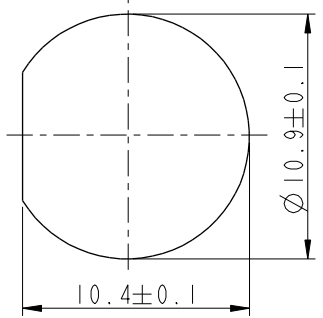

REV.	ECN NO.	DATE	SIGN	DESCRIPTION
B	LEN-8A0143	2008/09/15	Shin	Add Notes
C	LEN1530170	2014/12/18	Ruru	Change Logo
D	CI90268	2019/02/18	Ruru	Modify Note

Recommended Panel Cut-Out