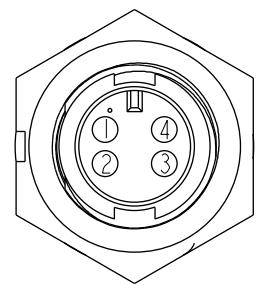

REV.	ECN NO.	DATE	SIGN	DESCRIPTION
B	LEN-8A0143	2008/09/15	Shin	Add Notes
C	LEN1530170	2014/12/18	Ruru	Change Logo
D	CI90268	2019/02/18	Ruru	Modify Note

Recommended Panel Cut-Out

Pin Assignments Front View

**△ Note:**

- \* **Ⓞ** Important Dimension.
- \* Waterproof Rate: IP67, Unmated
- \* Housing: Thermoplastic, Black
- \* Pin: Copper Alloy, Gold Plated
- \* Nut: Thermoplastic, Black
- \* Gasket: Rubber, Black

- △ B** \* Use with waterproof cap or dust cap  
Panel Thickness max: 2.5mm
- △ B** \* Use without waterproof cap or dust cap  
Panel Thickness max: 3.5mm
- \* Gasket and Nut are packed separately in PE bags.

UNIT:mm		TITLE Mini Panel Lock 4Pin M Conn. M Pin			ITEM NO AU-04PMMS-LC7001		DRAWN BY Ruru		DATE 2019-02-18			
		SCALE 2:1			SIZE A4		DWG NO AU-04PMMS-LC7001		CHECKED BY Rita		DATE 2019-02-18	
		REV. D			WC-REV. A.2		CUSTOMER ALTW		APPROVED BY Max		DATE 2019-02-18	
		TOLERANCE .X ±0.25 .XX ±0.1 .XXX ±0.05 ANGLES ±1°			SHEET 1 OF 1		<b>Amphenol LTW</b> <b>安費諾亮泰企業股份有限公司</b>					
<b>Ⓞ</b> : Inspection item												