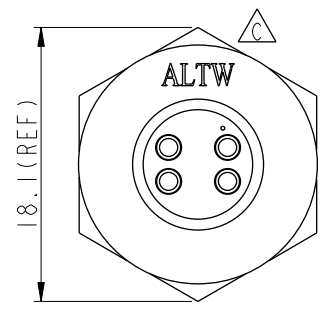

REV.	ECN NO.	DATE	SIGN	DESCRIPTION
B	LEN-8A0143	2008/09/15	Shin	Add Notes
C	LEN1530170	2014/12/18	Ruru	Change Logo
D	CI90268	2019/02/18	Ruru	Modify Note

Recommended Panel Cut-Out

Pin Assignments Front View

**△ Note:**

- \* **Ⓞ** Important Dimension.
- \* Waterproof Rate: IP67, Unmated
- \* Housing: Thermoplastic, Black
- \* Pin: Copper Alloy, Gold Plated
- \* Nut: Thermoplastic, Black
- \* Gasket: Rubber, Black

- △ B** \* Use with waterproof cap or dust cap  
Panel Thickness max: 2.5mm
- △ B** \* Use without waterproof cap or dust cap  
Panel Thickness max: 3.5mm
- \* Gasket and Nut are packed separately in PE bags.

UNIT:mm		TITLE Mini Panel Lock 4Pin M Conn. M Pin			ITEM NO AU-04PMMS-LC7001		DRAWN BY Ruru		DATE 2019-02-18			
		SCALE 2:1			SIZE A4		DWG NO AU-04PMMS-LC7001		CHECKED BY Rita		DATE 2019-02-18	
		REV. D			WC-REV. A.2		CUSTOMER ALTW		APPROVED BY Max		DATE 2019-02-18	
		TOLERANCE .X ±0.25 .XX ±0.1 .XXX ±0.05 ANGLES ±1°			SHEET 1 OF 1		<b>Amphenol LTW</b> <b>安費諾亮泰企業股份有限公司</b>					
<b>Ⓞ</b> : Inspection item												