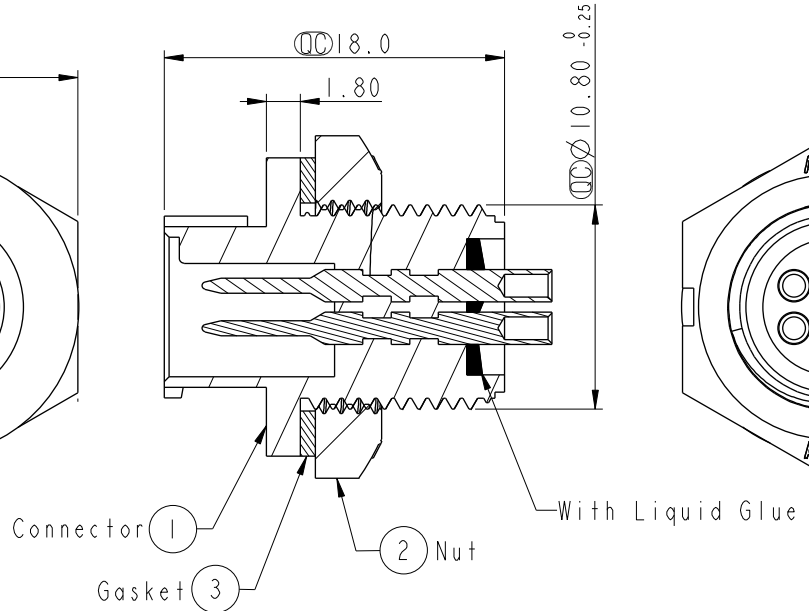

Pin Assignments
Front View

- Note: $\triangle D$
- * CC Important Dimension.
 - * Waterproof Rate: IP67, Unmated
 - * Housing: Thermoplastic, Black
 - * Pin: Copper Alloy, Gold Plated
 - * Nut: Thermoplastic, Black
 - * Gasket: Rubber, Black
 - * Liquid Glue: Clear
 - $\triangle B$ * Use with waterproof cap or dust cap
Panel Thickness max: 4.0mm
 - $\triangle A$ * Use without waterproof cap or dust cap
Panel Thickness max: 5.0mm
 - * Gasket and Nut are packed separately in PE bags.

UNIT: mm

TOLERANCE	
.X	±0.25
.XX	±0.1
.XXX	±0.05
ANGLES	±1°

TITLE Mini Panel Lock 4Pin M Conn. M Pin			
SCALE 2:1	SIZE A4	SHEET 1 OF 1	
REV. D	WC-REV. A.2	CC: Inspection item	

Amphenol LTW
安費諾亮泰企業股份有限公司

ITEM NO. AU-04RMMS-LC7001	DRAWN BY Ruru	DATE 2019-02-19
DWG NO. AU-04RMMS-LC7001	CHECKED BY Rita	DATE 2019-02-19
CUSTOMER ALTW	APPROVED BY Max	DATE 2019-02-19