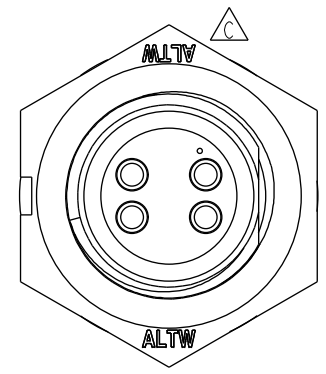

Pin Assignments
Front View

- Note: $\triangle D$
- * CC Important Dimension.
 - * Waterproof Rate: IP67, Unmated
 - * Housing: Thermoplastic, Black
 - * Pin: Copper Alloy, Gold Plated
 - * Nut: Thermoplastic, Black
 - * Gasket: Rubber, Black
 - * Liquid Glue: Clear
 - $\triangle B$ * Use with waterproof cap or dust cap
Panel Thickness max: 4.0mm
 - $\triangle A$ * Use without waterproof cap or dust cap
Panel Thickness max: 5.0mm
 - * Gasket and Nut are packed separately in PE bags.

UNIT: mm

TOLERANCE	
.X	±0.25
.XX	±0.1
.XXX	±0.05
ANGLES	±1°

TITLE Mini Panel Lock 4Pin M Conn. M Pin			
SCALE 2:1	SIZE A4	SHEET 1 OF 1	
REV. D	WC-REV. A.2	CC: Inspection item	

Amphenol LTW
安費諾亮泰企業股份有限公司

ITEM NO. AU-04RMMS-LC7001	DRAWN BY Ruru	DATE 2019-02-19
DWG NO. AU-04RMMS-LC7001	CHECKED BY Rita	DATE 2019-02-19
CUSTOMER ALTW	APPROVED BY Max	DATE 2019-02-19