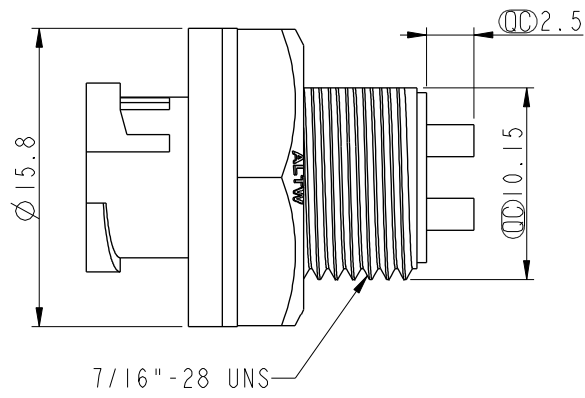

Pin Assignments
Front View

- Note: $\triangle D$
- * CC Important Dimension.
 - * Waterproof Rate: IP67, Unmated
 - * Housing: Thermoplastic, Black
 - * Pin: Copper Alloy, Gold Plated
 - * Nut: Thermoplastic, Black
 - * Gasket: Rubber, Black
 - * Liquid Glue: Clear
 - $\triangle B$ * Use with waterproof cap or dust cap
Panel Thickness max: 4.0mm
 - $\triangle A$ * Use without waterproof cap or dust cap
Panel Thickness max: 5.0mm
 - * Gasket and Nut are packed separately in PE bags.

UNIT: mm

TOLERANCE	
.X	±0.25
.XX	±0.1
.XXX	±0.05
ANGLES	±1°

TITLE Mini Panel Lock 4Pin M Conn. M Pin			
SCALE 2:1	SIZE A4	SHEET 1 OF 1	
REV. D	WC-REV. A.2	CC: Inspection item	

Amphenol LTW
安費諾亮泰企業股份有限公司

ITEM NO. AU-04RMMS-LC7001	DRAWN BY Ruru	DATE 2019-02-19
DWG NO. AU-04RMMS-LC7001	CHECKED BY Rita	DATE 2019-02-19
CUSTOMER ALTW	APPROVED BY Max	DATE 2019-02-19