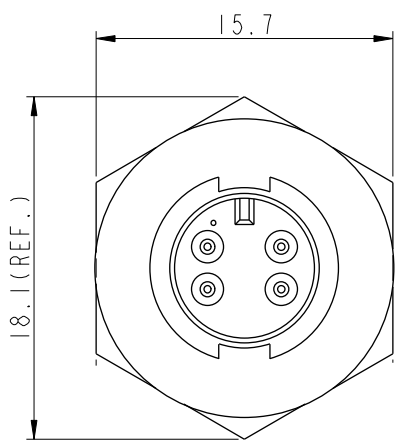

Pin Assignments
Front View

- Note: $\triangle D$
- * CC Important Dimension.
 - * Waterproof Rate: IP67, Unmated
 - * Housing: Thermoplastic, Black
 - * Pin: Copper Alloy, Gold Plated
 - * Nut: Thermoplastic, Black
 - * Gasket: Rubber, Black
 - * Liquid Glue: Clear
 - $\triangle B$ * Use with waterproof cap or dust cap
Panel Thickness max: 4.0mm
 - $\triangle A$ * Use without waterproof cap or dust cap
Panel Thickness max: 5.0mm
 - * Gasket and Nut are packed separately in PE bags.

UNIT: mm

TOLERANCE	
.X	±0.25
.XX	±0.1
.XXX	±0.05
ANGLES	±1°

TITLE Mini Panel Lock 4Pin M Conn. M Pin			
SCALE 2:1	SIZE A4	SHEET 1 OF 1	
REV. D	WC-REV. A.2	CC: Inspection item	

Amphenol LTW
安費諾亮泰企業股份有限公司

ITEM NO. AU-04RMMS-LC7001	DRAWN BY Ruru	DATE 2019-02-19
DWG NO. AU-04RMMS-LC7001	CHECKED BY Rita	DATE 2019-02-19
CUSTOMER ALTW	APPROVED BY Max	DATE 2019-02-19