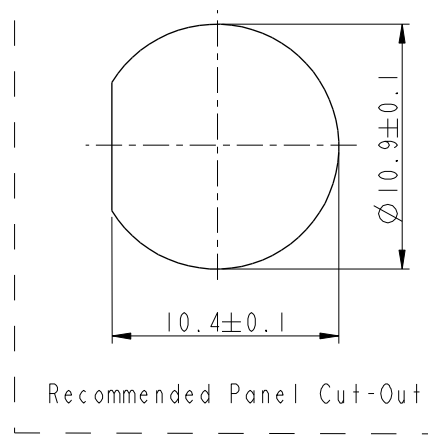

Pin Assignments
Front View

- Note: $\triangle D$
- * CC Important Dimension.
 - * Waterproof Rate: IP67, Unmated
 - * Housing: Thermoplastic, Black
 - * Pin: Copper Alloy, Gold Plated
 - * Nut: Thermoplastic, Black
 - * Gasket: Rubber, Black
 - * Liquid Glue: Clear
 - $\triangle B$ * Use with waterproof cap or dust cap
Panel Thickness max: 4.0mm
 - $\triangle A$ * Use without waterproof cap or dust cap
Panel Thickness max: 5.0mm
 - * Gasket and Nut are packed separately in PE bags.

UNIT: mm

TOLERANCE	
.X	±0.25
.XX	±0.1
.XXX	±0.05
ANGLES	±1°

TITLE Mini Panel Lock 4Pin M Conn. M Pin			
SCALE 2:1	SIZE A4	SHEET 1 OF 1	
REV. D	WC-REV. A.2	CC: Inspection item	

Amphenol LTW
安費諾亮泰企業股份有限公司

ITEM NO. AU-04RMMS-LC7001	DRAWN BY Ruru	DATE 2019-02-19
DWG NO. AU-04RMMS-LC7001	CHECKED BY Rita	DATE 2019-02-19
CUSTOMER ALTW	APPROVED BY Max	DATE 2019-02-19