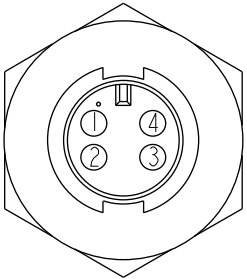

Pin Assignments
Front View

- Note: $\triangle D$
- * CC Important Dimension.
 - * Waterproof Rate: IP67, Unmated
 - * Housing: Thermoplastic, Black
 - * Pin: Copper Alloy, Gold Plated
 - * Nut: Thermoplastic, Black
 - * Gasket: Rubber, Black
 - * Liquid Glue: Clear
 - $\triangle B$ * Use with waterproof cap or dust cap
Panel Thickness max: 4.0mm
 - $\triangle A$ * Use without waterproof cap or dust cap
Panel Thickness max: 5.0mm
 - * Gasket and Nut are packed separately in PE bags.

UNIT: mm

TOLERANCE	
.X	±0.25
.XX	±0.1
.XXX	±0.05
ANGLES	±1°

TITLE Mini Panel Lock 4Pin M Conn. M Pin			
SCALE 2:1	SIZE A4	SHEET 1 OF 1	
REV. D	WC-REV. A.2	CC: Inspection item	

Amphenol LTW
安費諾亮泰企業股份有限公司

ITEM NO. AU-04RMMS-LC7001	DRAWN BY Ruru	DATE 2019-02-19
DWG NO. AU-04RMMS-LC7001	CHECKED BY Rita	DATE 2019-02-19
CUSTOMER ALTW	APPROVED BY Max	DATE 2019-02-19