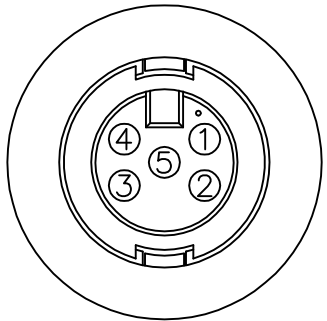

REV.	ECN NO.	DATE	SIGN	DESCRIPTION
B	LEN-0C0305~308	2010/11/26	Ivan Lin	Change View & Frame.
C	LEN1110586~589	2011/01/18	Vicky	Mini Size Molding 外觀變更
D	LEN15C0363~366	2015/12/08	Ruru	Change Logo

AU-05BFFM-LL7000 (1)  
Color:Black

AU-05BFFM-LL7AXX  
 XX:01~99Meters  
 01:01Meter  
 02:02Meters  
 :  
 :  
 99:99Meters  
 Cable Length(L):01~99Meters

- Note:
- \* @C Important Dimension.
  - \* Waterproof Rate: IP67.
  - \* Connector: Nylon+GF, Black.
  - \* Female Pin: Copper Alloy, Gold Plated.
  - \* Lock Nut: Nylon+GF, Black.
  - \* O-Ring: EPDM, Black.
  - \* Cable: UL2464 26AWG\*5C+D+A, PVC Jacket, UV Resistant, OD=4.8mm, Black
  - \* Cable Length Tolerance: 01M:±40mm  
 02M~05M:±60mm  
 06M~10M:±100mm  
 11M~30M:±200mm  
 31M~99M:±500mm

Pin Assignments  
Front View

5	Yellow	黃
4	White	白
3	Red	紅
2	Brown	棕
1	Green	綠
Conn.	Wire Color	
	Pin Out	

UNIT:mm	
TOLERANCE	±0.5 mm

TITLE Mini,Cable Lock 5P F Conn F Pin	
SCALE Free	SHEET 1 OF 1
REV. D	SIZE A4
QC : Inspection Item	