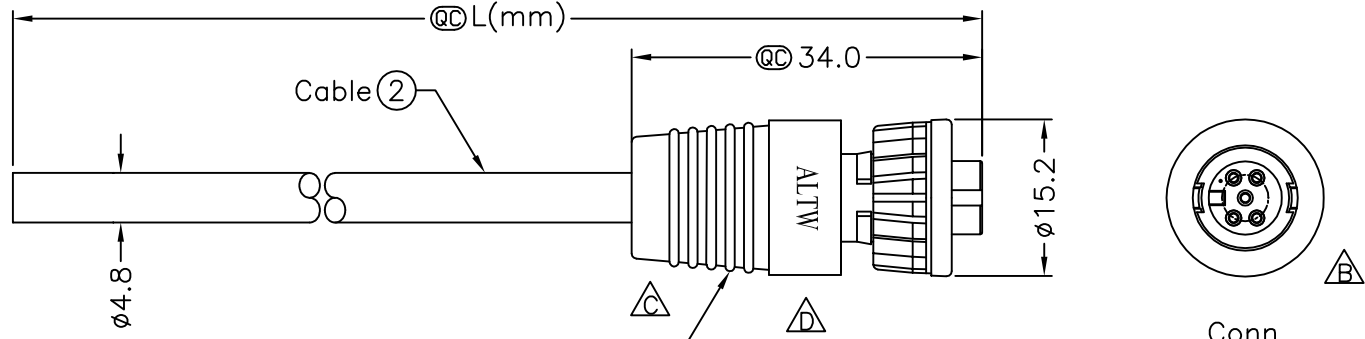

REV.	ECN NO.	DATE	SIGN	DESCRIPTION
B	LEN-0C0305~308	2010/11/26	Ivan Lin	Change View & Frame.
C	LEN1110586~589	2011/01/18	Vicky	Mini Size Molding 外觀變更
D	LEN15C0363~366	2015/12/08	Ruru	Change Logo

AU-05BFFM-LL7000 (1)  
Color:Black

AU-05BFFM-LL7AXX  
 XX:01~99Meters  
 01:01Meter  
 02:02Meters  
 :  
 :  
 99:99Meters  
 Cable Length(L):01~99Meters

- Note:
- \* @C Important Dimension.
  - \* Waterproof Rate: IP67.
  - \* Connector: Nylon+GF, Black.
  - \* Female Pin: Copper Alloy, Gold Plated.
  - \* Lock Nut: Nylon+GF, Black.
  - \* O-Ring: EPDM, Black.
  - \* Cable: UL2464 26AWG\*5C+D+A, PVC Jacket, UV Resistant, OD=4.8mm, Black
  - \* Cable Length Tolerance: 01M:±40mm  
 02M~05M:±60mm  
 06M~10M:±100mm  
 11M~30M:±200mm  
 31M~99M:±500mm

Pin Assignments  
Front View

5	Yellow	黃
4	White	白
3	Red	紅
2	Brown	棕
1	Green	綠
Conn.	Wire Color	
	Pin Out	

UNIT:mm	
TOLERANCE	±0.5 mm

TITLE Mini,Cable Lock 5P F Conn F Pin	
SCALE Free	SHEET 1 OF 1
REV. D	SIZE A4
QC : Inspection Item	