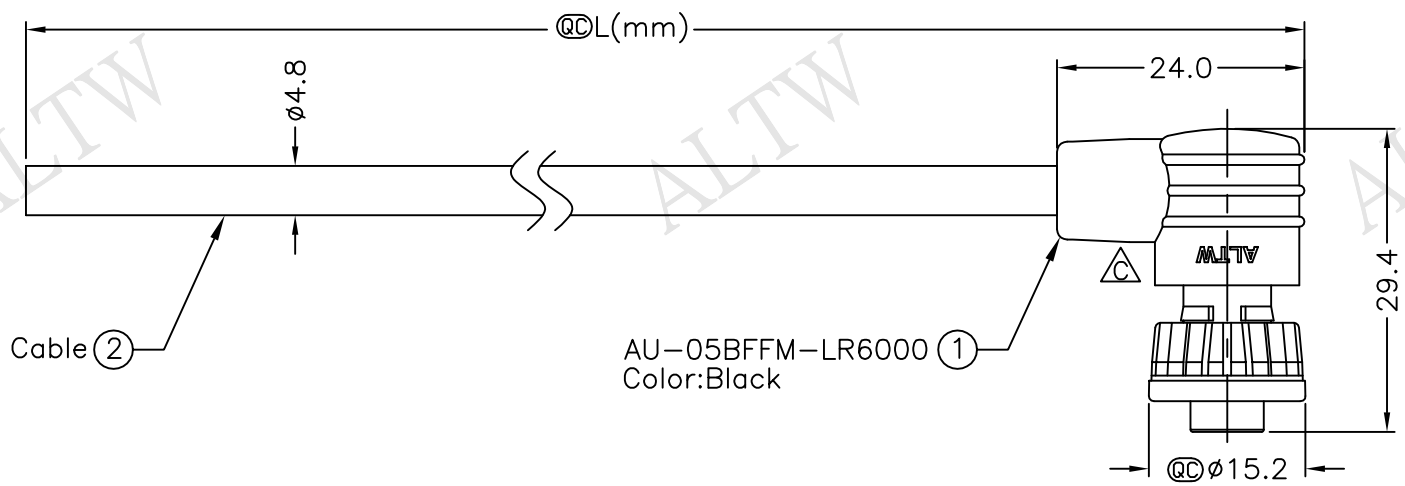

REV.	ECN NO.	DATE	SIGN	DESCRIPTION
B	LEN-0C0348~351	2010/11/26	Ivan Lin	Change View & Frame
C	LEN15B0157~160	2015/11/06	Vicky	Update Logo

AU-05BFFM-LR6AXX
 XX:01~99Meters
 01:01Meter
 02:02Meters
 :
 :
 99:99Meters
 Cable Length(L):01~99Meters

Pin Assignments
Front View

5	Yellow	黃
4	White	白
3	Red	紅
2	Brown	棕
1	Green	綠
Conn.	Wire Color	
Pin Out		

- Note: Conn.
- * @Q Important Dimensions To Check.
 - * Waterproof Rate: IP66
 - * Housing:Nylon+GF ,Black
 - * Female Pin: Copper Alloy, Gold Plated
 - * Cable: UL2464 26AWG*5C+Drain+Al/My. PVC Jacket. UV Resistant. OD=4.8mm, Black
 - * Cable Length Tolerance: 01M:±40mm
 02M~05M:±60mm
 06M~10M:±100mm
 11M~30M:±200mm
 31M~99M:±500mm

UNIT:mm	
TOLERANCE	
±0.5 mm	

TITLE		
Mini, Cable Lock 5Pin F Conn F Pin		
SCALE	Free	SHEET 1 OF 1
REV. C	SIZE A4	@Q :Inspection Item

Amphenol LTW
 安費諾亮泰企業股份有限公司

ITEM NO	DRAWN BY Vicky	DATE 2015/11/06
DWG NO AU-05BFFM-LR6AXX	CHECKED BY Rita	DATE 2015/11/06
CUSTOMER ALTW	APPROVED BY Lisa	DATE 2015/11/06