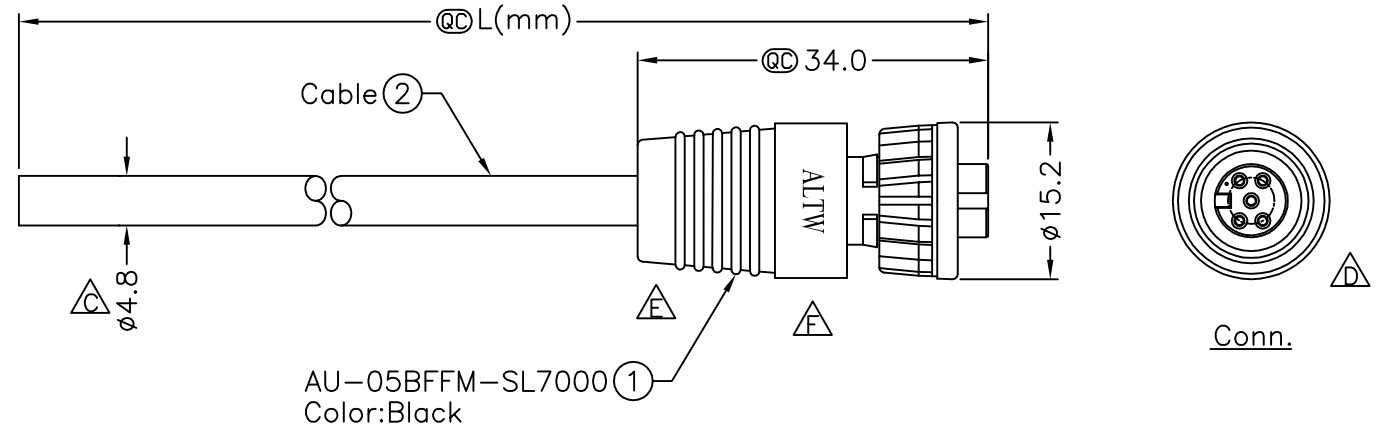

REV.	ECN NO.	DATE	SIGN	DESCRIPTION
D	LEN-0C0310~313	2010/11/26	Ivan Lin	Change View & Frame.
E	LEN1110591~594	2011/01/18	Vicky	Mini Size Molding 外觀變更
F	LEN15C0368~371	2015/12/08	Ruru	Change Logo

AU-05BFFM-SL7000 (1)
Color: Black

AU-05BFFM-SL7AXX

- XX:01~99Meters
- 01:01Meter
- 02:02Meters
- :
- :
- 99:99Meters

Cable Length(L):01~99Meters

- Note:
- * @@Important Dimension.
 - * Waterproof Rate:I P67.
 - * Connector: Nylon+GF, Black.
 - * Female Pin: Copper Alloy, Gold Plated.
 - * Screw Nut: Nylon+GF, Black.
 - * O-Ring: EPDM, Black.
 - * Cable: UL2464 26AWG*5C+D+A, PVC Jacket, UV Resistant, OD=4.8mm, Black.
 - * Cable Length Tolerance: 01M:±40mm
02M~05M:±60mm
06M~10M:±100mm
11M~30M:±200mm
31M~99M:±500mm

Pin Assignments
Front View

5	Yellow	黃
4	White	白
3	Red	紅
2	Brown	棕
1	Green	綠
Conn.	Wire Color	
	Pin Out	

UNIT:mm	
TOLERANCE	±0.5 mm

TITLE Mini,Cable Screw 5P F Conn F Pin	
SCALE Free	SHEET 1 OF 1
REV. F	SIZE A4
QC :Inspection Item	