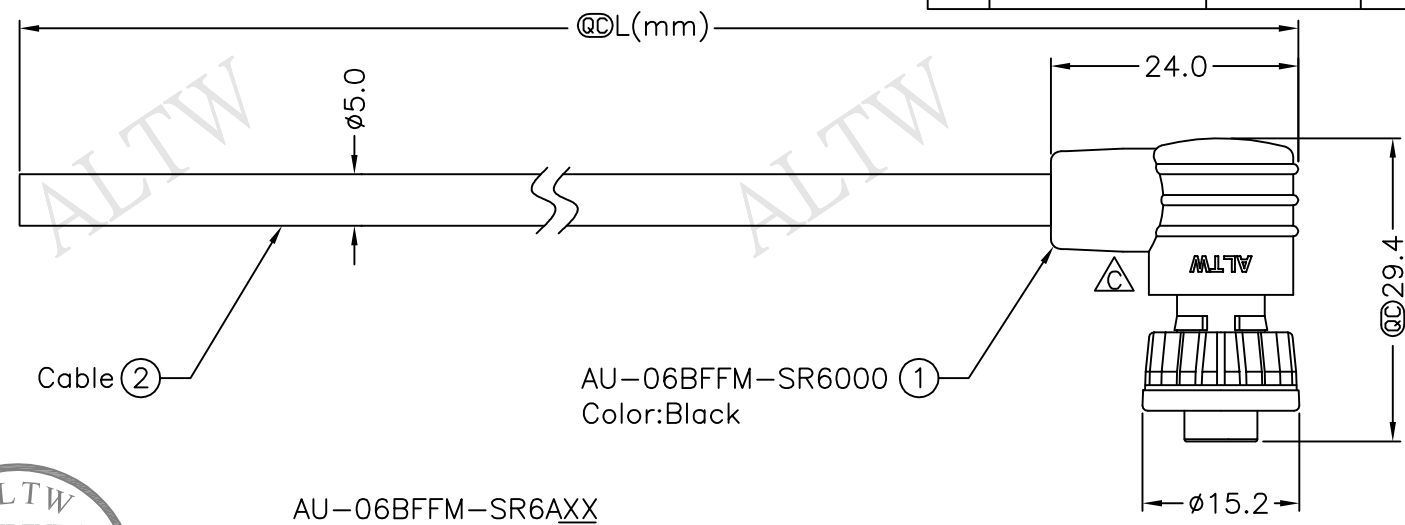

REV.	ECN NO.	DATE	SIGN	DESCRIPTION
B	LEN-0C0342~346	2010/11/26	Ivan Lin	Change View & Frame
C	LEN15B0172~176	2015/11/06	Vicky	Update Logo

AU-06BFFM-SR6AXX
 XX:01~99Meters
 01:01Meter
 02:02Meters
 :
 :
 99:99Meters
 Cable Length(L):01~99Meters

Pin Assignments
Front View

Gray	灰	6
Yellow	黃	5
Green	綠	4
White	白	3
Blue	藍	2
Brown	棕	1
Wire Color		Conn.
Pin Out		

- Note:
- * @C Important Dimension To Check.
 - * Waterproof Rate: IP66
 - * Housing:Nylon+GF ,Black
 - * Female Pin: Copper Alloy, Gold Plated
 - * Cable: UL2464 26AWG*6C+Drain+Al/My, PVC Jacket, UV Resistant, OD=5.0mm, Black
 - * Cable Length Tolerance:01M:±40mm
 02M~05M:±60mm
 06M~10M:±100mm
 11M~30M:±200mm
 31M~99M:±500mm

UNIT:mm	
TOLERANCE	±0.5 mm

TITLE		Mini	
Cable Screw 6Pin F Conn F Pin			
SCALE	Free	SHEET	1 OF 1
REV.	C	SIZE	A4
@C :Inspection Item			

Amphenol LTW
 安費諾亮泰企業股份有限公司

ITEM NO	DRAWN BY	DATE
DWG NO	CHECKED BY	DATE
CUSTOMER	APPROVED BY	DATE
	Vicky	2015/11/06
AU-06BFFM-SR6AXX	Rita	2015/11/06
ALTW	Lisa	2015/11/06