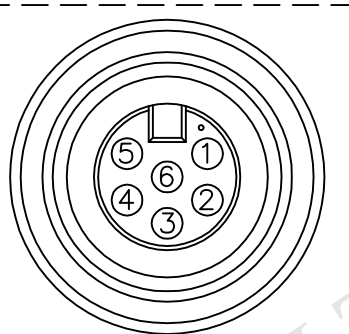

REV.	ECN NO.	DATE	SIGN	DESCRIPTION
B	LEN-0C0342~346	2010/11/26	Ivan Lin	Change View & Frame
C	LEN15B0172~176	2015/11/06	Vicky	Update Logo

AU-06BFFM-SR6AXX
 XX:01~99Meters
 01:01Meter
 02:02Meters
 :
 :
 99:99Meters
 Cable Length(L):01~99Meters

Pin Assignments
Front View

Gray	灰	6
Yellow	黃	5
Green	綠	4
White	白	3
Blue	藍	2
Brown	棕	1
Wire Color		Conn.
Pin Out		

- Note:
- * @C Important Dimension To Check.
 - * Waterproof Rate: IP66
 - * Housing:Nylon+GF ,Black
 - * Female Pin: Copper Alloy, Gold Plated
 - * Cable: UL2464 26AWG*6C+Drain+Al/My, PVC Jacket, UV Resistant, OD=5.0mm, Black
 - * Cable Length Tolerance:01M:±40mm
 02M~05M:±60mm
 06M~10M:±100mm
 11M~30M:±200mm
 31M~99M:±500mm

UNIT:mm	
TOLERANCE	±0.5 mm

TITLE		Mini	
Cable Screw 6Pin F Conn F Pin			
SCALE	Free	SHEET	1 OF 1
REV.	C	SIZE	A4
@C :Inspection Item			

Amphenol LTW
 安費諾亮泰企業股份有限公司

ITEM NO	DRAWN BY	DATE
DWG NO	CHECKED BY	DATE
CUSTOMER	APPROVED BY	DATE
	Vicky	2015/11/06
AU-06BFFM-SR6AXX	Rita	2015/11/06
ALTW	Lisa	2015/11/06