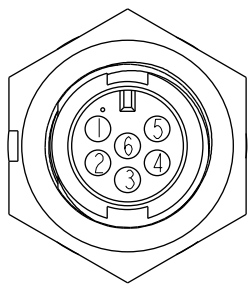

REV.	ECN NO.	DATE	SIGN	DESCRIPTION
B	LEN-8A0156	2008/09/15	Shin	Add Notes
C	LEN1610005	2015/12/25	Kaven	Update Logo

ALTW
CONFIDENTIAL
2015-12-25
R&D DEPT.

Pin Assignments
Front View

Recommended Panel Cut-Out

Note:

- * \varnothing Important Dimension.
- * Waterproof Rate: IP67
- * Housing: Black, Nylon+GF
- * Pin: Copper Alloy, Gold Plated
- * Nut: Black, Nylon+GF
- * Gasket: Black, EPDM
- \triangle * Use with waterproof cap or dust cap
Panel Thickness max: 2.5mm
- \triangle * Use without waterproof cap or dust cap
Panel Thickness max: 3.5mm

UNIT:mm

TOLERANCE
X ±0.25
.XX ±0.1
.XXX ±0.05
ANGLES ±1°

TITLE Mini Panel Lock 6Pin M Conn M Pin			
SCALE 2:1	SIZE A4	SHEET 1 OF 1	
REV. C	WC-REV. A.5	\varnothing : Inspection item	

Amphenol LTW
安費諾亮泰企業股份有限公司