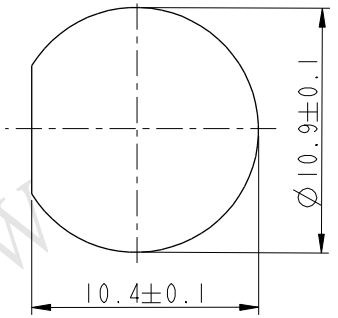

Recommended Panel Cut-Out