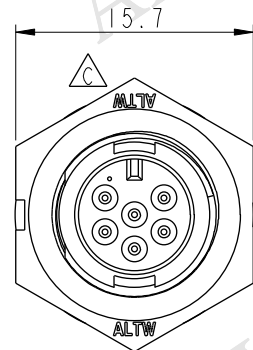

REV.	ECN NO.	DATE	SIGN	DESCRIPTION
B	LEN-8A0156	2008/09/15	Shin	Add Notes
C	LEN1610005	2015/12/25	Kaven	Update Logo

ALTW
CONFIDENTIAL
2015-12-25
R&D DEPT.