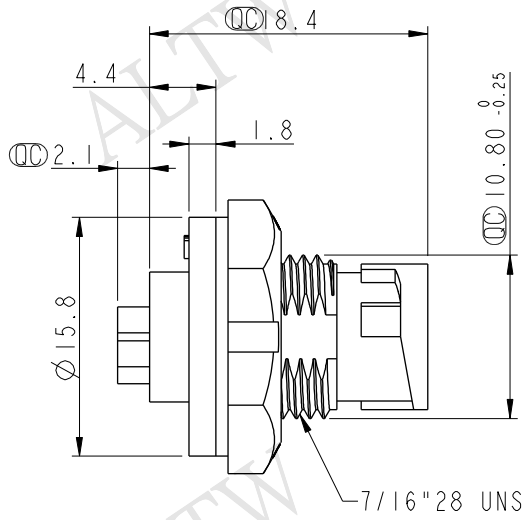

REV.	ECN NO.	DATE	SIGN	DESCRIPTION
B	LEN-8A0156	2008/09/15	Shin	Add Notes
C	LEN1610005	2015/12/25	Kaven	Update Logo

ALTW
CONFIDENTIAL
2015-12-25
R&D DEPT.

Pin Assignments
Front View

Recommended Panel Cut-Out

Note:

- * \varnothing Important Dimension.
- * Waterproof Rate: IP67
- * Housing: Black, Nylon+GF
- * Pin: Copper Alloy, Gold Plated
- * Nut: Black, Nylon+GF
- * Gasket: Black, EPDM
- \triangle * Use with waterproof cap or dust cap
Panel Thickness max: 2.5mm
- \triangle * Use without waterproof cap or dust cap
Panel Thickness max: 3.5mm

UNIT:mm

TOLERANCE
X ±0.25
.XX ±0.1
.XXX ±0.05
ANGLES ±1°

TITLE Mini Panel Lock 6Pin M Conn M Pin			
SCALE 2:1	SIZE A4	SHEET 1 OF 1	
REV. C	WC-REV. A.5	\varnothing : Inspection item	

Amphenol LTW
安費諾亮泰企業股份有限公司

ITEM NO AU-06PMMS-LC7001	DRAWN BY Kaven	DATE 2015-12-25
DWG NO AU-06PMMS-LC7001	CHECKED BY Doreen	DATE 2015-12-25
CUSTOMER ALTW	APPROVED BY Lisa	DATE 2015-12-25

THIS DOCUMENT IS SUBJECT TO CHANGE WITHOUT NOTICE. IT IS CONFIDENTIAL AND A PROPERTY OF AMPHENOL LTW. DISCLOSURE TO THIRD PARTY HAS TO BE AUTHORIZED BY AMPHENOL LTW.