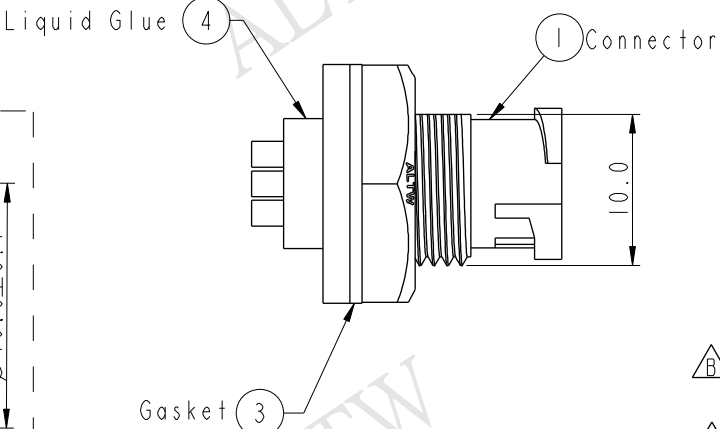

Note:

- * \varnothing Important Dimension.
- * Waterproof Rate: IP67
- * Housing: Black, Nylon+GF
- * Pin: Copper Alloy, Gold Plated
- * Nut: Black, Nylon+GF
- * Gasket: Black, EPDM
- \triangle * Use with waterproof cap or dust cap
Panel Thickness max: 2.5mm
- \triangle * Use without waterproof cap or dust cap
Panel Thickness max: 3.5mm

UNIT:mm

TOLERANCE
X ±0.25
.XX ±0.1
.XXX ±0.05
ANGLES ±1°

TITLE Mini Panel Lock 6Pin M Conn M Pin			
SCALE 2:1	SIZE A4	SHEET 1 OF 1	
REV. C	WC-REV. A.5	\varnothing : Inspection item	

Amphenol LTW
安費諾亮泰企業股份有限公司