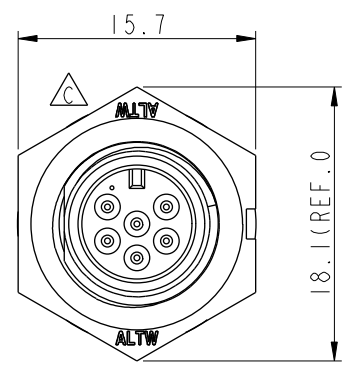

REV.	ECN NO.	DATE	SIGN	DESCRIPTION
B	LEN-8A0120	2008/09/15	Shin	Add Notes
C	LEN1741245	2017/04/18	Ruru	Change Logo
D	CI90268	2019/02/19	Ruru	Modify Note

F
E
D
C
B
A

Recommended Panel Cut-Out

Pin Assignments Front View

- Note: \triangle
- * ⌀ Important Dimension.
 - * Waterproof Rate: IP67, Unmated
 - * Housing: Thermoplastic, Black
 - * Pin: Copper Alloy, Gold Plated
 - * Nut: Thermoplastic, Black
 - * Gasket: Rubber, Black
 - $\triangle B$ * Use with waterproof cap or dust cap
Panel Thickness max: 4.0mm
 - $\triangle A$ * Use without waterproof cap or dust cap
Panel Thickness max: 5.0mm
 - * Gasket and Nut are packed separately in PE bags.

UNIT:mm	⌀	⌀
TOLERANCE		
.X	±0.25	
.XX	±0.1	
.XXX	±0.05	
ANGLES	±1°	

TITLE Mini Panel Screw 6Pin M Conn M Pin			
SCALE 2:1	SIZE A4	SHEET 1 OF 1	
REV. D	WC-REV. A.2	⌀ : Inspection item	

Amphenol LTW
安費諾亮泰企業股份有限公司