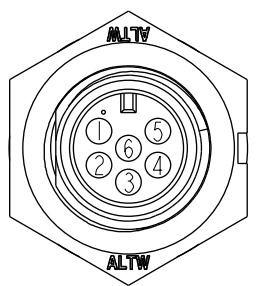

REV.	ECN NO.	DATE	SIGN	DESCRIPTION
B	LEN-8A0120	2008/09/15	Shin	Add Notes
C	LEN1741245	2017/04/18	Ruru	Change Logo
D	CI90268	2019/02/19	Ruru	Modify Note

F
E
D
C
B
A

Recommended Panel Cut-Out

Pin Assignments Front View

- Note: \triangle
- * ⌀ Important Dimension.
 - * Waterproof Rate: IP67, Unmated
 - * Housing: Thermoplastic, Black
 - * Pin: Copper Alloy, Gold Plated
 - * Nut: Thermoplastic, Black
 - * Gasket: Rubber, Black
 - $\triangle B$ * Use with waterproof cap or dust cap
Panel Thickness max: 4.0mm
 - $\triangle A$ * Use without waterproof cap or dust cap
Panel Thickness max: 5.0mm
 - * Gasket and Nut are packed separately in PE bags.

UNIT:mm	⌀	⌀
TOLERANCE		
.X	±0.25	
.XX	±0.1	
.XXX	±0.05	
ANGLES	±1°	

TITLE Mini Panel Screw 6Pin M Conn M Pin			
SCALE 2:1	SIZE A4	SHEET 1 OF 1	
REV. D	WC-REV. A.2	⌀ : Inspection item	

Amphenol LTW
安費諾亮泰企業股份有限公司