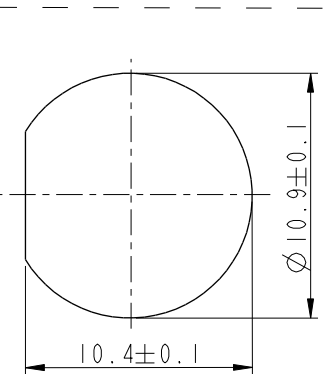

REV.	ECN NO.	DATE	SIGN	DESCRIPTION
B	LEN-8A0120	2008/09/15	Shin	Add Notes
C	LEN1741245	2017/04/18	Ruru	Change Logo
D	CI90268	2019/02/19	Ruru	Modify Note

F
E
D
C
B
A

Recommended Panel Cut-Out