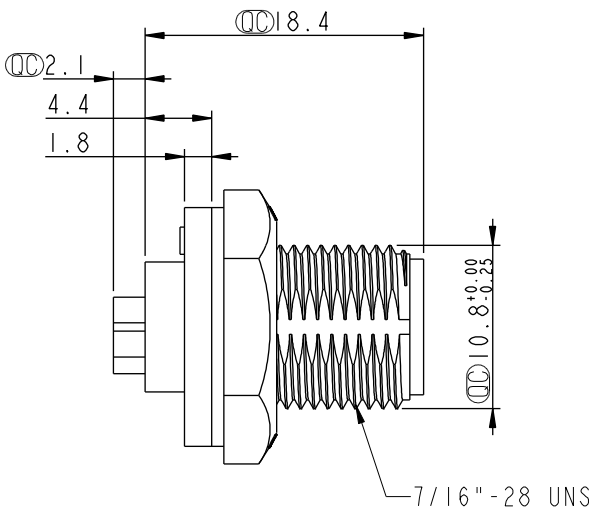

REV.	ECN NO.	DATE	SIGN	DESCRIPTION
B	LEN-8A0120	2008/09/15	Shin	Add Notes
C	LEN1741245	2017/04/18	Ruru	Change Logo
D	CI90268	2019/02/19	Ruru	Modify Note

F
E
D
C
B
A

Recommended Panel Cut-Out

Pin Assignments Front View

- Note: \triangle
- * ⌀ Important Dimension.
 - * Waterproof Rate: IP67, Unmated
 - * Housing: Thermoplastic, Black
 - * Pin: Copper Alloy, Gold Plated
 - * Nut: Thermoplastic, Black
 - * Gasket: Rubber, Black
 - $\triangle B$ * Use with waterproof cap or dust cap
Panel Thickness max: 4.0mm
 - $\triangle A$ * Use without waterproof cap or dust cap
Panel Thickness max: 5.0mm
 - * Gasket and Nut are packed separately in PE bags.

UNIT:mm	⌀	⌀
TOLERANCE		
.X	±0.25	
.XX	±0.1	
.XXX	±0.05	
ANGLES	±1°	

TITLE Mini Panel Screw 6Pin M Conn M Pin			
SCALE 2:1	SIZE A4	SHEET 1 OF 1	
REV. D	WC-REV. A.2	⌀ : Inspection item	

Amphenol LTW
安費諾亮泰企業股份有限公司

ITEM NO AU-06PMMS-SC7001	DRAWN BY Ruru	DATE 2019-02-19
DWG NO AU-06PMMS-SC7001	CHECKED BY Rita	DATE 2019-02-19
CUSTOMER ALTW	APPROVED BY Max	DATE 2019-02-19

THIS DOCUMENT IS SUBJECT TO CHANGE WITHOUT NOTICE. IT IS CONFIDENTIAL AND A PROPERTY OF AMPHENOL LTW. DISCLOSURE TO THIRD PARTY HAS TO BE AUTHORIZED BY AMPHENOL LTW.