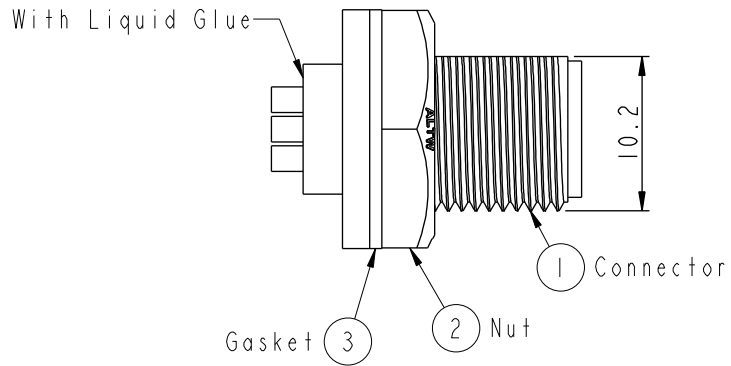

REV.	ECN NO.	DATE	SIGN	DESCRIPTION
B	LEN-8A0120	2008/09/15	Shin	Add Notes
C	LEN1741245	2017/04/18	Ruru	Change Logo
D	CI90268	2019/02/19	Ruru	Modify Note

F
E
D
C
B
A

Recommended Panel Cut-Out

Pin Assignments Front View

- Note: \triangle
- * ⌀ Important Dimension.
 - * Waterproof Rate: IP67, Unmated
 - * Housing: Thermoplastic, Black
 - * Pin: Copper Alloy, Gold Plated
 - * Nut: Thermoplastic, Black
 - * Gasket: Rubber, Black
 - $\triangle B$ * Use with waterproof cap or dust cap
Panel Thickness max: 4.0mm
 - $\triangle A$ * Use without waterproof cap or dust cap
Panel Thickness max: 5.0mm
 - * Gasket and Nut are packed separately in PE bags.

UNIT:mm	⌀	⌀
TOLERANCE		
.X	±0.25	
.XX	±0.1	
.XXX	±0.05	
ANGLES	±1°	

TITLE Mini Panel Screw 6Pin M Conn M Pin			
SCALE 2:1	SIZE A4	SHEET 1 OF 1	
REV. D	WC-REV. A.2	⌀ : Inspection item	

Amphenol LTW
安費諾亮泰企業股份有限公司